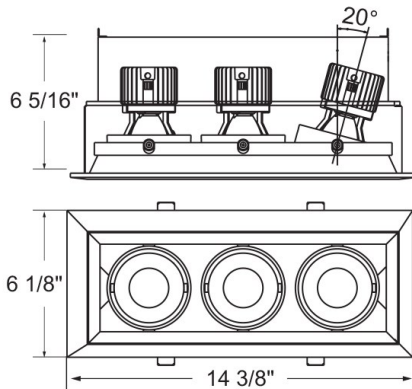

TE163LED, 3-LIGHT LED MULTIPLE RECESS

PRODUCT DETAILS

No.	:	TE163LED-40-2-22
Product Color	:	WHITE
Shade / Accent Colour	:	WHITE
Length	:	14.375"
Width	:	6.125"
Height	:	6.3125"

LIGHT SOURCE DETAILS

Light Source Type	:	INTEGRATED LED
Input Voltage	:	120V
Bulb Voltage	:	120V
Socket Type	:	LED
Total Wattage	:	45W
Total Lumen	:	3870lm
Kelvin	:	4000K
CRI	:	90
Dimmable	:	Yes

Options Available

ITEM NO.	FINISH	SHADE
TE163LED-40-2-01	BLACK	BLACK
TE163LED-40-2-02	WHITE	BLACK
TE163LED-40-2-0N	PLATINUM	BLACK
TE163LED-40-2-22	WHITE	WHITE

TECHNICAL DETAILS

Location	:	DRY
Approval	:	
Title 24	:	Yes
Beam Angle	:	20
Cut Hole Length	:	13.5"
Cut Hole Width	:	5.188"