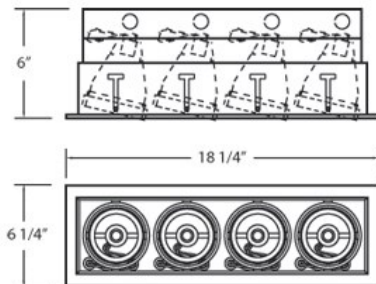

TE164A, 4-LIGHT, MULTIPLE RECESSED, PAR20

PRODUCT DETAILS

No.	:	TE164A-0N
Product Color	:	PLATINUM
Shade / Accent Colour	:	BLACK
Length	:	18.25"
Width	:	6.25"
Height	:	6"
Weight	:	6.1lbs

LIGHT SOURCE DETAILS

Options Available

ITEM NO.	FINISH	SHADE
TE164A-01	BLACK	BLACK
TE164A-02	WHITE	BLACK
TE164A-0N	PLATINUM	BLACK
TE164A-22	WHITE	WHITE

TECHNICAL DETAILS

Location	:	DRY
Approval	:	
Horizontal Adjustment	:	35
Cut Hole Length	:	17.5"
Cut Hole Width	:	5.125"