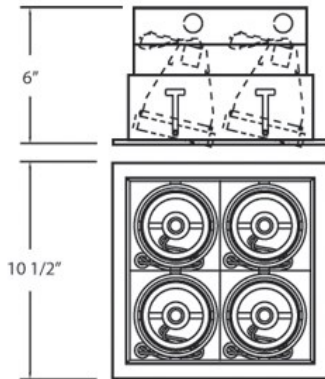

TE164B, 4-LIGHT MULTIPLE RECESSED, PAR20

PRODUCT DETAILS

No.	:	TE164B-02
Product Color	:	WHITE
Shade / Accent Colour	:	BLACK
Length	:	10.5"
Width	:	10.5"
Height	:	6"

LIGHT SOURCE DETAILS

Number of Bulbs	:	4
Light Source	:	Incandescent
Light Source Type	:	PAR20
Input Voltage	:	120V
Bulb Voltage	:	120V
Socket Type	:	E26
Wattage	:	50W
Total Wattage	:	200W
Bulb Included	:	No
Dimmable	:	Yes

Options Available

ITEM NO.	FINISH	SHADE
TE164B-01	BLACK	BLACK
TE164B-02	WHITE	BLACK
TE164B-0N	PLATINUM	BLACK
TE164B-22	WHITE	WHITE

TECHNICAL DETAILS

Location	:	DRY
Approval	:	
Horizontal Adjustment	:	35
Cut Hole Length	:	9.5"
Cut Hole Width	:	9.5"