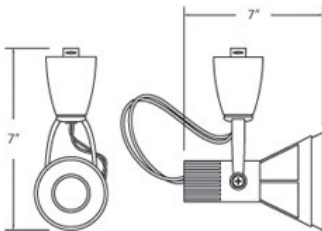

VORTEX, TRACK HEAD, 50W GU10

PRODUCT DETAILS

No.	:	TK-1VTX3-34
Product Color	:	PLATINUM
Shade / Accent Colour	:	FROST
Width	:	7"
Height	:	7"

LIGHT SOURCE DETAILS

Number of Bulbs	:	1
Light Source	:	Halogen
Light Source Type	:	GU10
Input Voltage	:	120V
Bulb Voltage	:	120V
Socket Type	:	GU10
Wattage	:	50W
Total Wattage	:	50W
Bulb Included	:	Yes
Dimmable	:	Yes

Options Available

ITEM NO.	FINISH	SHADE
TK-1VTX3-02	WHITE	FROST
TK-1VTX3-34	PLATINUM	FROST

TECHNICAL DETAILS

Approval	:	
Vertical Adjustment	:	90
Horizontal Adjustment	:	350

PROJECT INFORMATION

 Job Name: Date: Type: