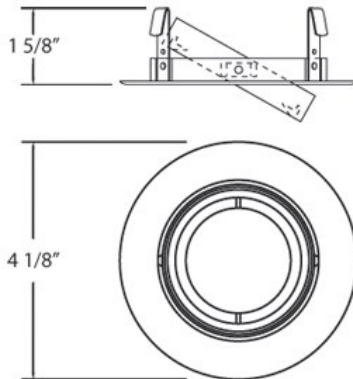

TR-G14, TRIM, 3 1/4IN GIMBAL

PRODUCT DETAILS

| | | |
|---------------|---|--------------|
| No. | : | TR-G14-04 |
| Product Color | : | SATIN NICKEL |
| Diameter | : | 4.125" |
| Height | : | 1.375" |

LIGHT SOURCE DETAILS

TECHNICAL DETAILS

| | | |
|-------------------|---|---|
| Approval | : |  |
| Beam Angle | : | 45 |
| Cut Hole Diameter | : | 3.375" |

PROJECT INFORMATION

 Job Name: Date: Type:

 Comments: