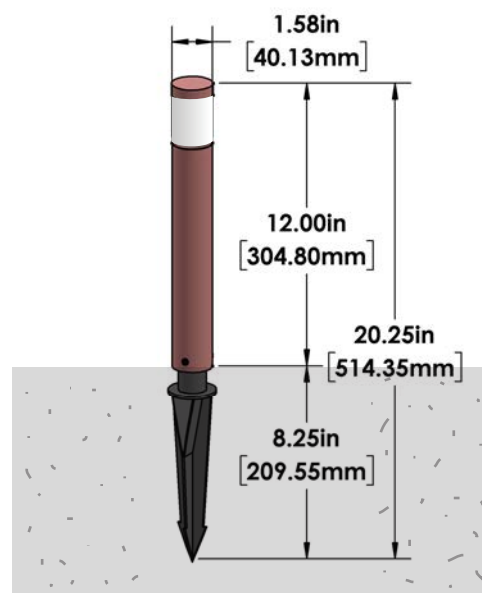

DIMENSIONAL DRAWINGS

AL08SMDMS2L4COP (12V)
(SHOWN WITH FA03 MOUNTING STAKE)