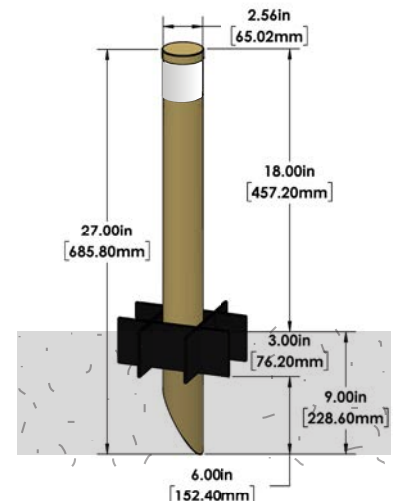

### LAMP SHIP WEIGHT

AL08MDDMS2L24BLT	2.5" Aluminum Bollard, Deck Mount	3w LED	3.0 lbs.
AL08MDDMS2L24BRS	2.5" Brass Bollard, Deck Mount	3w LED	4.0 lbs.
AL08MDDMS2L24COP	2.5" Copper Bollard, Deck Mount	3w LED	4.0 lbs.
AL08MDS2L24BRS	2.5" Brass Bollard, Angle Cut	3w LED	5.0 lbs.
AL08MDS2L24COP	2.5" Copper Bollard, Angle Cut	3w LED	5.0 lbs.

### ACCESSORIES

FA03LG	Large Black ABS Stake, 1/2" NPS Female Thread
FA033PBLK	3 Prong Stake, Stainless Steel, 1/2" NPS Female, Black
FAJBOX	Brass Junction Box, 1/2" NPS Female on Cover
FA42FIN	Plastic Mounting Fins (Pack of 4)
FA25BLT	12V PVC Mounting Pedestal, Alum Cap, Black Texture
FA25BRS	12V PVC Mounting Pedestal, Brass Cap
FA26BLT	120V PVC Mounting Pedestal, Alum Cap, Black Texture
FA26BRS	120V PVC Mounting Pedestal, Brass Cap

### DIMENSIONAL DRAWINGS

**AL08MDDMS2L24BRS (12V)**  
(SHOWN WITH FA03LG MOUNTING STAKE)

**AL08MDS2L24BRS (12V)**  
(SHOWN WITH FA42FIN STABILIZING FIN)

NEW