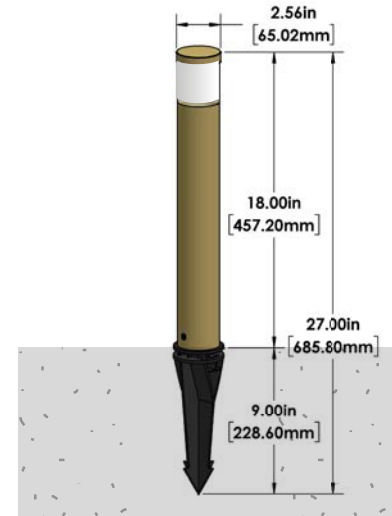

DIMENSIONAL DRAWINGS

AL08MDDMS2L24BRS (12V)
(SHOWN WITH FA03LG MOUNTING STAKE)