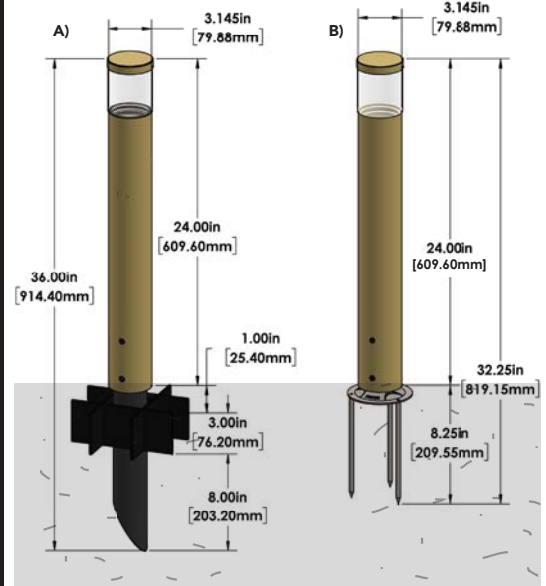

A) AL08LGDMS2L24BRS (12V)
(SHOWN WITH FA24FIN STABILIZING FIN)

B) AL08LGDMS2L24BRS (12V)
(SHOWN WITH FA033PBLK 3 Prong Stake)