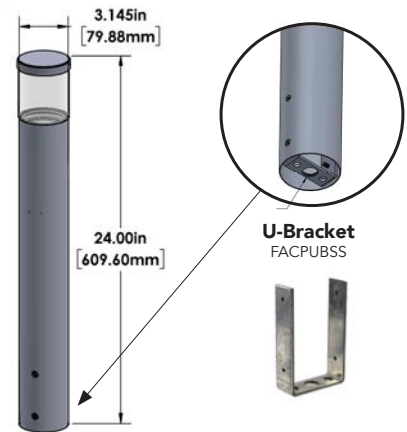

DIMENSIONAL DRAWINGS

AL08LGMS2L24BRS (12V)
(SHOWN IN FACPUSS U-BRACKET)