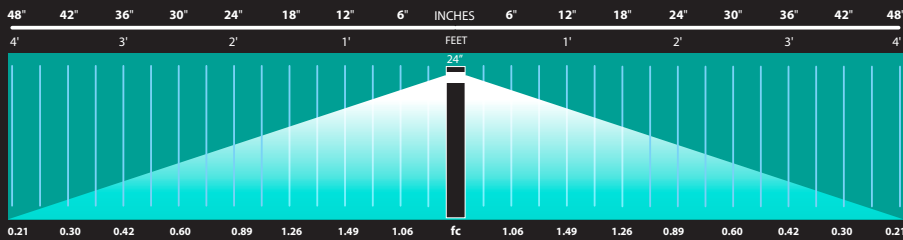

LENS: Frosted / High impact acrylic Snoot

LED SUPPLIED: 3W MR16 Super Saver LED 36° (L24), 3000K, 40,000 hrs

LAMP OPTIONS: 5w MR16 Super Saver 36° (L36) 3000K, 40,000 hrs

7W MR16 Super Saver 36° (L48), 3000K, 40,000 hrs

SOCKET: High temperature ceramic GU5.3 Bi-Pin with 250°C silicone lead wires

WIRING: Black 3 foot 18/2 zip cord from base of fixture (12V ONLY)

For 25 foot 16/2 fixture lead wire add -25F to catalog number

CONNECTION: FA-05 Quick Connector (not supplied) from fixture to main cable (12/2, 10/2, or 8/2 ONLY)

MOUNTING: Deck Mount (-DM) U Bracket with 4 screws

Stake Mount (-S) 18" X 2.875" OD ABS Stake with 4 screws and 4 Black ABS stabilizing fins (-FA42FIN)

FINISH: Aluminum, or Brass unfinished

POWDER COAT OPTIONS AVAILABLE

*Powder coat finishes over Brass are custom and Non-Returnable

120V GU10 OPTION: 120V Standard Wiring

3W GU10 Base 36° (L108), 3000K, 40,000 hrs

5W GU10 Base 36° (L116), 3000K, 40,000 hrs

7W GU10 Base 36° (L126), 3000K, 40,000 hrs

SOCKET: High Temperature Ceramic GU10 twist & lock base with 250° Silicone lead wires

MOUNTING: Deck Mount model (-DM) with ABS mounting base screws

277V OPTION: Use LTF LED Driver - HW1260LED277R1

60W 277V 12AC Output Electronic LED Driver, Class 2 (See mounting accessories in back)

GLASS COLOR LENS OPTIONS:

-RED

LARGE (FA1133RED)

-AMBER

LARGE (FA1133AMBER)

-GREEN

LARGE (FA1133GREEN)

-BLUE

LARGE (FA1133BLUE)

LIGHT DISTRIBUTION

ORDERING INFORMATION

LAMP SHIP WEIGHT

Part Number	Description	LAMP	SHIP WEIGHT
AL08LGDMS2L24BLT	3" Aluminum Bollard, Stake Deck Mount	3w LED	4.0 lbs.
AL08LGDMS2L24BRS	3" Brass Bollard, Stake Deck Mount	3w LED	7.0 lbs.
AL08LGDMS2L24BLT	3" Aluminum Bollard, Deck Mount	3w LED	4.0 lbs.
AL08LGDMS2L24BRS	3" Brass Bollard, Deck Mount	3w LED	7.0 lbs.

ACCESSORIES

Part Number	Description
FACPUSS	Stainless Steel U Bracket for Deck Mount 3" DIA. Posts
FA033PBLK	3 Prong Stake, Stainless Steel, 1/2" NPS Female, Black
FAJBOX	Cast Brass Junction Box, 1/2" NPS Female on Cover
FA25BLT	12V PVC Mounting Pedestal, Alum Cap, Black Texture
FA25BRS	12V PVC Mounting Pedestal, Brass Cap
FA26BLT	120V PVC Mounting Pedestal, Alum Cap, Black Texture
FA26BRS	120V PVC Mounting Pedestal, Brass Cap
FA42FIN	4 Black Stabilizing fins
FAS25	3" Dia. Black ABS 18" Stake Mount for AL08LG