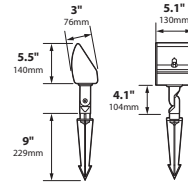

SOCKET: Double contact bayonet, brass nickel plated lamp socket screw shell (Ba15d)

WIRING: Black 3 foot 18/2 zip cord from base of fixture (12v only)

For 25 foot 16/2 fixture lead wire add -25F to catalog number.

DL-10-H

DL-10-HHE

DL-10-HHE-RST

ORDERING INFORMATION

CATALOG NO.	DESCRIPTION	LAMP	SHIP WEIGHT
DL-10-H-BLT	Aluminum Floodlight	35w T4 DC Halogen	2.0 lbs.
DL-10-HHE-BLT	Aluminum Floodlight with Hood Extension	35w T4 DC Halogen	2.0 lbs.