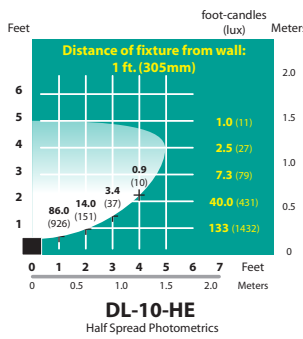

DIRECTIONAL LIGHTS DL-10-SERIES

TYPE

LIGHT DISTRIBUTIONS AND PHOTOMETRICS

Black Texture (Standard)	Antique Verde	Bronze Texture	Camel	White Texture	Hunter Texture	Rust	Weathered Iron	Weathered Brown	Stucco	Rubbed Verde	Chrome Powder	Acid Rust	Acid Verde	Black Acid Treatment
-BLT	-ATV	-BRT	-CAM	-WTX	-HTX	-RST	-WIR	-WBR	-STU	-RBV	-CPR	-BAR/CAR	-BAV/CAV	-BAT