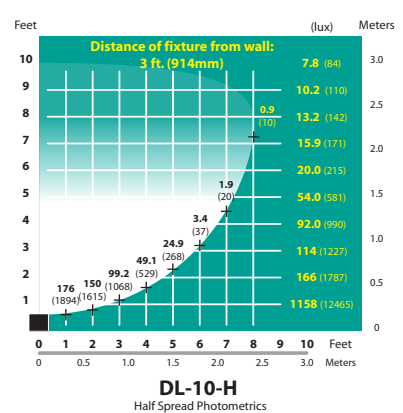

DIRECTIONAL LIGHTS DL-10-SERIES

TYPE

LIGHT DISTRIBUTIONS AND PHOTOMETRICS

Black Texture (Standard)	Antique Verde	Bronze Texture	Camel	White Texture	Hunter Texture	Rust	Weathered Iron	Weathered Brown	Stucco	Rubbed Verde	Chrome Powder	Acid Rust	Acid Verde	Black Acid Treatment
-BLT	-ATV	-BRT	-CAM	-WTX	-HTX	-RST	-WIR	-WBR	-STU	-RBV	-CPR	-BAR/CAR	-BAV/CAV	-BAT