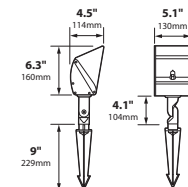

DL-10-H

DL-10-HHE

DL-10-HHE-RST

ORDERING INFORMATION

CATALOG NO.	DESCRIPTION	LAMP	SHIP WEIGHT
DL-10-H-BLT	Aluminum Floodlight	35w T4 DC Halogen	2.0 lbs.
DL-10-HHE-BLT	Aluminum Floodlight with Hood Extension	35w T4 DC Halogen	2.0 lbs.