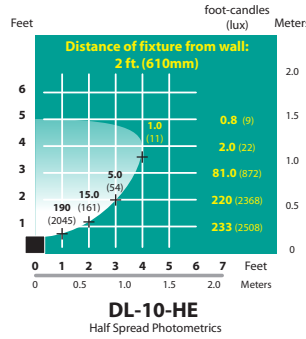

DIRECTIONAL LIGHTS DL-10-SERIES

TYPE

LIGHT DISTRIBUTIONS AND PHOTOMETRICS

Black Texture (Standard)	Antique Verde	Bronze Texture	Camel	White Texture	Hunter Texture	Rust	Weathered Iron	Weathered Brown	Stucco	Rubbed Verde	Chrome Powder	Acid Rust	Acid Verde	Black Acid Treatment
-BLT	-ATV	-BRT	-CAM	-WTX	-HTX	-RST	-WIR	-WBR	-STU	-RBV	-CPR	-BAR/CAR	-BAV/CAV	-BAT