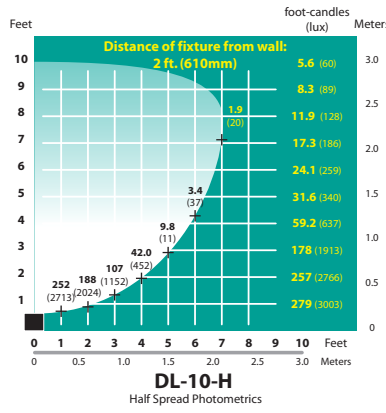

DIRECTIONAL LIGHTS DL-10-SERIES

TYPE

LIGHT DISTRIBUTIONS AND PHOTOMETRICS

Black Texture (Standard)	Antique Verde	Bronze Texture	Camel	White Texture	Hunter Texture	Rust	Weathered Iron	Weathered Brown	Stucco	Rubbed Verde	Chrome Powder	Acid Rust	Acid Verde	Black Acid Treatment
-BLT	-ATV	-BRT	-CAM	-WTX	-HTX	-RST	-WIR	-WBR	-STU	-RBV	-CPR	-BAR/CAR	-BAV/CAV	-BAT