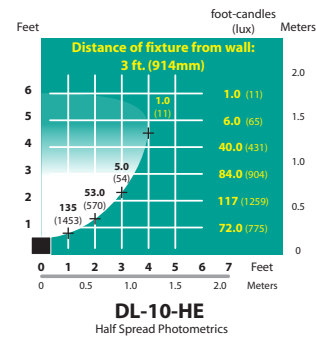

Black Texture (Standard)	Antique Verde	Bronze Texture	Camel	White Texture	Hunter Texture	Rust	Weathered Iron	Weathered Brown	Stucco	Rubbed Verde	Chrome Powder	Acid Rust	Acid Verde	Black Acid Treatment
-BLT	-ATV	-BRT	-CAM	-WTX	-HTX	-RST	-WIR	-WBR	-STU	-RBV	-CPR	-BAR/CAR	-BAV/CAV	-BAT