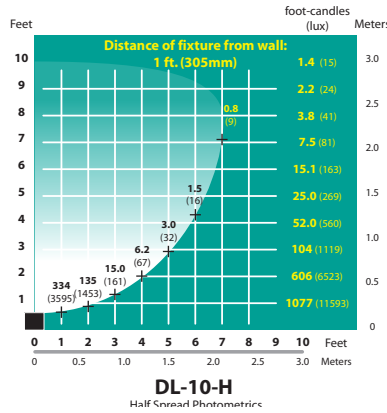

DIRECTIONAL LIGHTS DL-10-SERIES

TYPE

LIGHT DISTRIBUTIONS AND PHOTOMETRICS

Black Texture (Standard)	Antique Verde	Bronze Texture	Camel	White Texture	Hunter Texture	Rust	Weathered Iron	Weathered Brown	Stucco	Rubbed Verde	Chrome Powder	Acid Rust	Acid Verde	Black Acid Treatment
-BLT	-ATV	-BRT	-CAM	-WTX	-HTX	-RST	-WIR	-WBR	-STU	-RBV	-CPR	-BAR/CAR	-BAV/CAV	-BAT