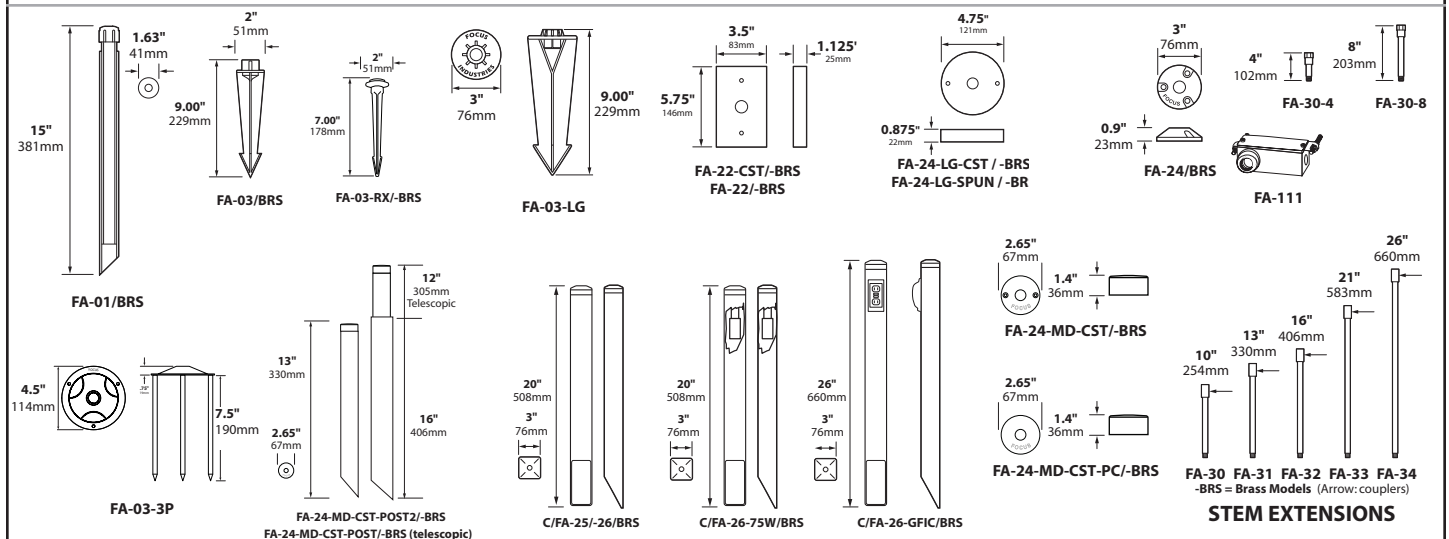

MOUNTING ACCESSORIES

STEM EXTENSIONS