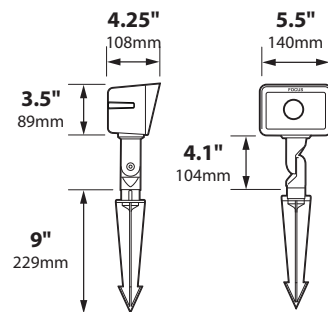

JOB INFORMATION

Type: _____ Date: _____
Job Name: _____
Cat. No.: _____
Lamp(s): _____
Specifier: _____
Contractor: _____
Notes: _____

FOCUS INDUSTRIES INC. 25301 COMMERCENTRE DRIVE LAKE FOREST, CA 92630
www.focusindustries.com sales@focusindustries.com (949) 830-1350 • FAX (949) 830-3390

Black Texture (Standard)	Antique Verde	Bronze Texture	Camel	White Texture	Hunter Texture	Rust	Weathered Iron	Weathered Brown	Stucco	Rubbed Verde	Chrome Powder	Acid Rust	Acid Verde	Black Acid Treatment
-BLT	-ATV	-BRT	-CAM	-WTX	-HTX	-RST	-WIR	-WBR	-STU	-RBV	-CPR	-BAR/CAR	-BAV/CAV	-BAT