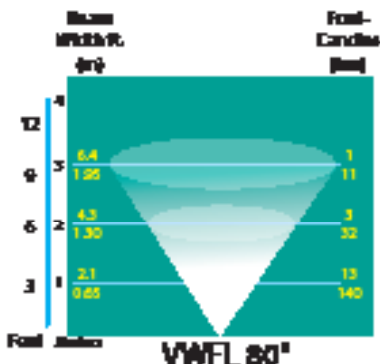

JOB INFORMATION

Type: _____ Date: _____
Job Name: _____
Cat. No.: _____
Lamp(s): _____
Specifier: _____
Contractor: _____
Notes: _____

FOCUS INDUSTRIES INC. 25301 COMMERCENTRE DRIVE LAKE FOREST, CA 92630
www.focusindustries.com sales@focusindustries.com (949) 830-1350 • FAX (949) 830-3390

Black Texture (Standard)	Antique Verde	Bronze Texture	Camel	White Texture	Hunter Texture	Rust	Weathered Iron	Weathered Brown	Stucco	Rubbed Verde	Chrome Powder	Acid Rust	Acid Verde	Black Acid Treatment
-BLT	-ATV	-BRT	-CAM	-WTX	-HTX	-RST	-WIR	-WBR	-STU	-RBV	-CPR	-BAR/CAR	-BAV/CAV	-BAT