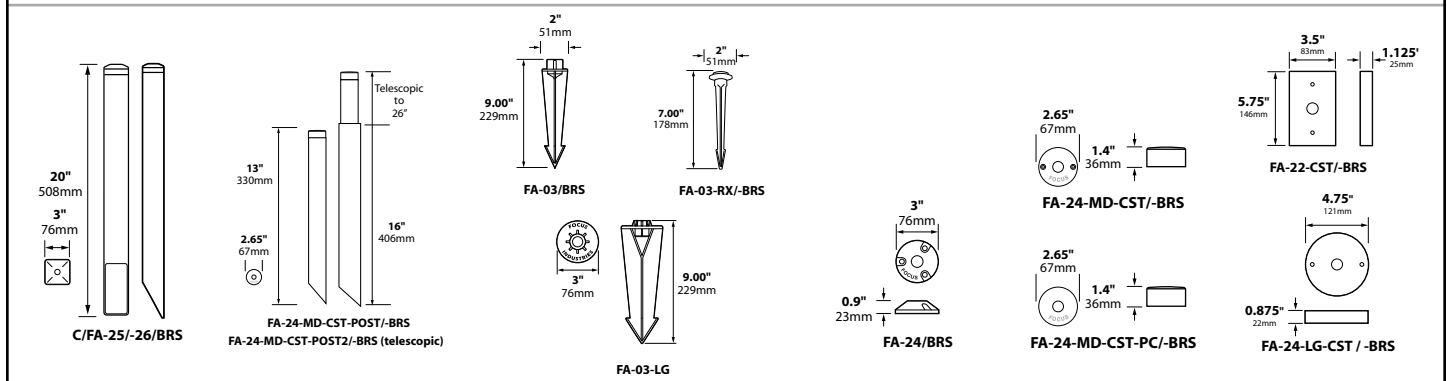

MOUNTING ACCESSORIES

BEAM/GLARE CONTROL ACCESSORIES

- FA-06-13CST 1/4" Mini Hex Cell Louver
- FA-09-13CST-BLUE Blue Plastic Gel
- FA-09-13CST-GREEN Green Plastic Gel

-SB Add to catalog # for Sand Blasted Lens (Softens light output)

JOB INFORMATION

Type: _____ Date: _____

Job Name: _____

Cat. No.: _____

Lamp(s): _____

Specifier: _____

Contractor: _____

Notes: _____

FOCUS INDUSTRIES INC. 25301 COMMERCENTRE DRIVE LAKE FOREST, CA 92630
www.focusindustries.com sales@focusindustries.com (949) 830-1350 • FAX (949) 830-3390

Black Texture (Standard)	Antique Verde	Bronze Texture	Camel	White Texture	Hunter Texture	Rust	Weathered Iron	Weathered Brown	Stucco	Rubbed Verde	Chrome Powder	Acid Rust	Acid Verde	Black Acid Treatment
-BLT	-ATV	-BRT	-CAM	-WTX	-HTX	-RST	-WIR	-WBR	-STU	-RBV	-CPR	-BAR/CAR	-BAV/CAV	-BAT