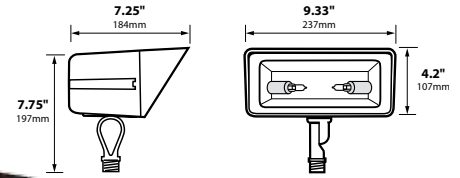

IP54

ORDERING INFORMATION

CATALOG NO.	DESCRIPTION	LAMP	SHIP WEIGHT
DL-40-2H20-BLT	Cast Aluminum Floodlight	2 x 20w T4 Halogen	3.0 lbs.
DL-40-2H20-BRS	Cast Brass Floodlight	2 x 20w T4 Halogen	9.0 lbs.
DL-40-2H35-BLT	Cast Aluminum Floodlight	2 x 35w T4 Halogen	3.0 lbs.
DL-40-2H35-BRS	Cast Brass Floodlight	2 x 35w T4 Halogen	9.0 lbs.
DL-40-2H50-BLT	Cast Aluminum Floodlight	2 x 50w T4 Halogen	3.0 lbs.
DL-40-2H50-BRS	Cast Brass Floodlight	2 x 50w T4 Halogen	9.0 lbs.