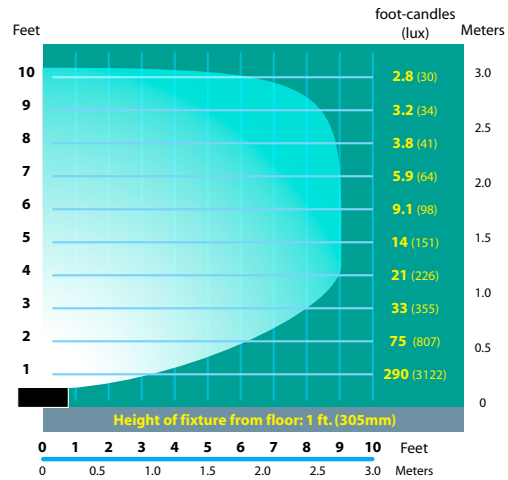

12 VOLT FLOOD LIGHTS DL-40-2H SERIES

TYPE

LIGHT DISTRIBUTIONS AND PHOTOMETRICS

DL-40-2H20 Half Spread Photometrics

Black Texture (Standard)	Antique Verde	Bronze Texture	Camel	White Texture	Hunter Texture	Rust	Weathered Iron	Weathered Brown	Stucco	Rubbed Verde	Chrome Powder	Acid Rust	Acid Verde	Black Acid Treatment
-BLT	-ATV	-BRT	-CAM	-WTX	-HTX	-RST	-WIR	-WBR	-STU	-RBV	-CPR	-BAR/CAR	-BAV/CAV	-BAT