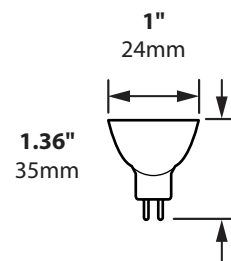

MR8 LED FL-LED-MR8NL

TYPE

GO GREEN
EQUAL TO 10w HALOGEN

12v
1.5w MR8 PLUG & PLAY LED FOR GU4.0 BI-PIN SOCKETS
IDEAL FOR FOCUS UL-03 UMBRELLA LIGHTS

- Long Life - 25,000 Hours L7 Average Rating (rated life to 70% initial light output)
- Warm White LED Light Source
- 65 Lumens
- CRI 75 (Color Rendering Index)
- 3000K Warm White Color
- Cool Beam, No UV or IR
- Wide Input Voltage Range: 10v - 30v AC/DC
- Optimum Operating Range: 12v - 15v
- Non-Dimmable
- Power Factor >90%
- 3 Year Limited Warranty
- Energy Efficient - Environmentally Friendly
- No Lens, 120° beam spread
- Must be installed in sealed fixture
- Must be powered by a magnetic AC transformer or DC battery

ORDERING INFORMATION

CATALOG NO.	WATTAGE	VOLTAGE	VOLTAGE RANGE	LUMEN OUTPUT	COLOR TEMP	BEAM ANGLE	BASE
FL-LED-MR8NL	1.5w	12v	10v - 30v	65	2800K - 3100K	120°	GU4.0 Bi Pin

UL-03-LED-COP UMBRELLA LIGHT
featuring 3 MR8 1.5w LEDs