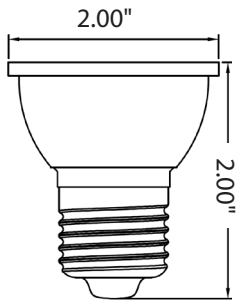

**PAR16 LED
FL-LED-P16**

TYPE

GO GREEN
75% - 80% LESS ENERGY

**120v
E26 MEDIUM BASE PAR LAMPS**

- Long Life - 40,000 Hours L7 Average Rating (rated life to 70% initial light output)
- 550 Lumens
- 7w, surpasses light output of 50w Halogen
- CRI 83 (Color Rendering Index)
- 3000K Warm White Color
- Cool Beam, No UV or IR
- Input Voltage 110v - 130v
- Dimmable*
- DOE LM79 Tested / LM80 Compliant
- Power Factor >90%
- 5 Year Limited Warranty
- RoHS Compliant - Energy Efficient - Environmentally Friendly
- 36° Flood
- Must be installed in sealed fixture

*Dimmable to 10% on triac dimmers. Compatible dimmers include Lutron SCL-153P, DVCL-153P, CTCL-153P among others.

PAR 16 ORDERING INFORMATION • EQUAL TO 50w HALOGEN

CATALOG NO.	WATTAGE	VOLTAGE	VOLTAGE RANGE	LUMEN OUTPUT	COLOR TEMP	BEAM ANGLE	BASE
FL-LED-P16-36	7w	120v	110v - 130v	550	3000K	36°	E26

FL-LEDP16-36 36° PAR16 LED, 7W		
20	13.2	6
15	10.2	12
12	8.0	20
9	5.8	33
6	4.6	78
3	2.5	309
Distance (Feet)	Diameter (Feet)	Foot Candles

Short 2.0" (52mm) overall height designed to work with all Focus 120v BQ Lights. Barbecue lights with med base socket and all other med base fixtures.