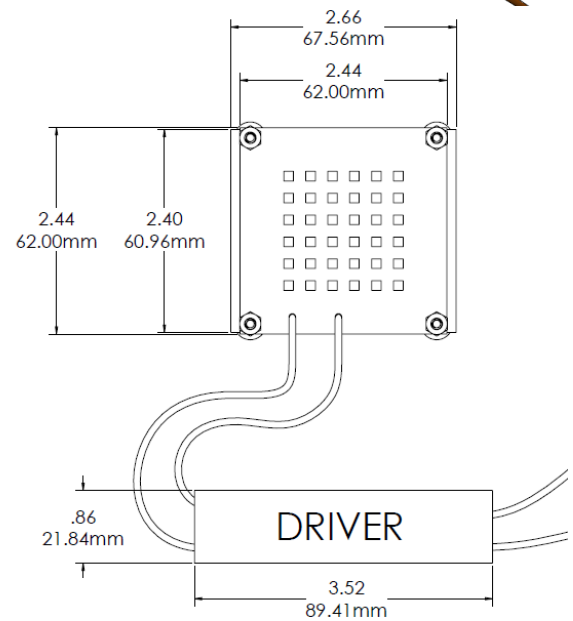

# 30W LED RETROFIT MODULE FL-LEDM-30MV

TYPE

**GO GREEN**

**120v-277v**

**30w LED Module**

- Long Life - 50,000 Hours L7 Average Rating (rated life to 70% initial light output)
- High Power White LED Light Source
- CRI 85
- 2700K , 3000K or 4100K Cool White Color
- Cool Beam, No UV or IR
- Non Dimmable
- LM80 Compliant LEDs
- 5 Year Limited Warranty
- RoHS Compliant - Energy Efficient - Environmentally Friendly
- Must be installed in sealed fixture
- Integrated Driver: 30w output, 120v-277v 50/60Hz input.