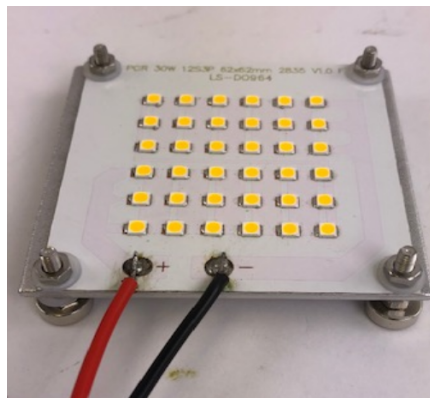

# 30W LED RETROFIT MODULE FL-LEDM-30MV

TYPE

**GO GREEN**

**120v-277v**

**30w LED Module**

- Long Life - 50,000 Hours L7 Average Rating (rated life to 70% initial light output)
- High Power White LED Light Source
- CRI 85
- 2700K , 3000K or 4100K Cool White Color
- Cool Beam, No UV or IR
- Non Dimmable
- LM80 Compliant LEDs
- 5 Year Limited Warranty
- RoHS Compliant - Energy Efficient - Environmentally Friendly
- Must be installed in sealed fixture
- Integrated Driver: 30w output, 120v-277v 50/60Hz input.

## ORDERING INFORMATION

CATALOG NO.	WATTAGE	VOLTAGE	LUMEN OUTPUT	COLOR TEMP
FL-LEDM3027MV	30w	120v-277v	2400	2700K
FL-LEDM3030MV	30w	120v-277v	2400	3000K
FL-LEDM3041MV	30w	120v-277v	2400	4000K