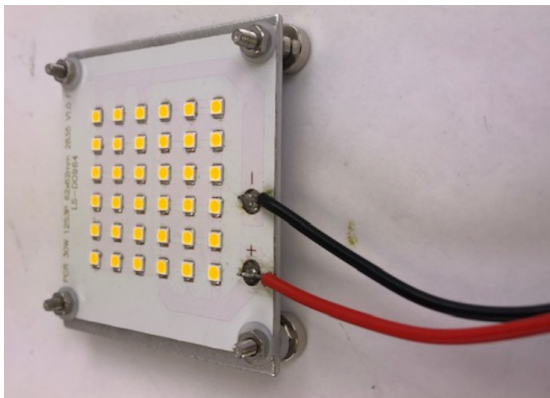

# 30W LED RETROFIT MODULE FL-LEDM-30MV

TYPE

**GO GREEN**

**120v-277v**

**30w LED Module**

- Long Life - 50,000 Hours L7 Average Rating (rated life to 70% initial light output)
- High Power White LED Light Source
- CRI 85
- 2700K , 3000K or 4100K Cool White Color
- Cool Beam, No UV or IR
- Non Dimmable
- LM80 Compliant LEDs
- 5 Year Limited Warranty
- RoHS Compliant - Energy Efficient - Environmentally Friendly
- Must be installed in sealed fixture
- Integrated Driver: 30w output, 120v-277v 50/60Hz input.

## ORDERING INFORMATION

CATALOG NO.	WATTAGE	VOLTAGE	LUMEN OUTPUT	COLOR TEMP
FL-LEDM3027MV	30w	120v-277v	2400	2700K
FL-LEDM3030MV	30w	120v-277v	2400	3000K
FL-LEDM3041MV	30w	120v-277v	2400	4000K