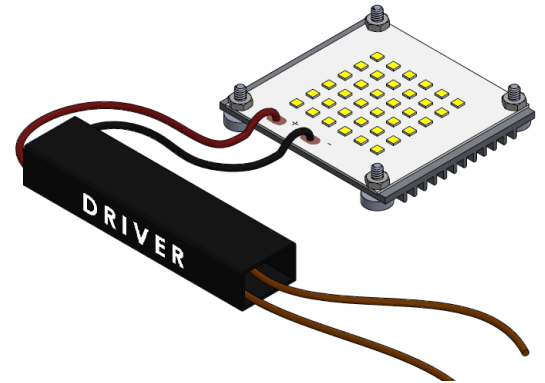

# 30W LED RETROFIT MODULE FL-LEDM-30MV

TYPE

**GO GREEN**

**120v-277v**

**30w LED Module**

- Long Life - 50,000 Hours L7 Average Rating (rated life to 70% initial light output)
- High Power White LED Light Source
- CRI 85
- 2700K , 3000K or 4100K Cool White Color
- Cool Beam, No UV or IR
- Non Dimmable
- LM80 Compliant LEDs
- 5 Year Limited Warranty
- RoHS Compliant - Energy Efficient - Environmentally Friendly
- Must be installed in sealed fixture
- Integrated Driver: 30w output, 120v-277v 50/60Hz input.

## ORDERING INFORMATION

CATALOG NO.	WATTAGE	VOLTAGE	LUMEN OUTPUT	COLOR TEMP
FL-LEDM3027MV	30w	120v-277v	2400	2700K
FL-LEDM3030MV	30w	120v-277v	2400	3000K
FL-LEDM3041MV	30w	120v-277v	2400	4000K