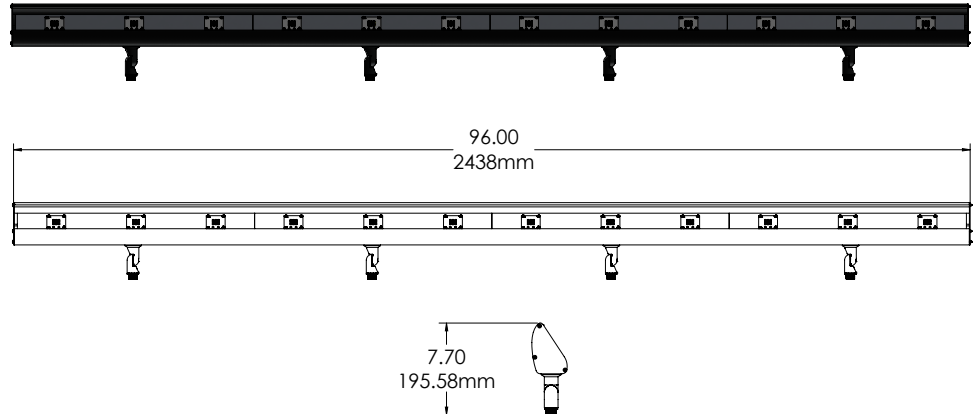

LED FLOOD LIGHTS

LFL-01-8LEDM10-MV SERIES

TYPE

SPECIFICATIONS

CONSTRUCTION: Extruded aluminum floodlight with cast aluminum adjustable swivel. Heavy-duty stamped aluminum Hood Extension available (add -HE to part number)

LENS: High impact clear acrylic

LIGHT SOURCE: 12x 10w integrated LED module, warm white 2700K, (10,356 total lumens) or 12x 10w integrated LED module, cool white 4100K, (10,356 total lumens)

LIFETIME RATING: 50,000 hours

SOCKET: None

120V-277v INTEGRATED DRIVER: 12x10w output, 120v-277v 50/60Hz input.

WIRING 120v: Standard 120v Black, White and Ground 9" lead wires

MOUNTING 120v: None supplied. See Mounting Accessories below for options

FINISH: Black texture polyester powder coat. Optional finishes available

MOUNTING ACCESSORIES

BEAM/GLARE CONTROL ACCESSORIES

-HE Add to catalog number for Hood Extension

ORDERING INFORMATION

CATALOG NO.	DESCRIPTION	LAMP	SHIP WEIGHT
LFL018LEDM1027MVBLT	Aluminum Floodlight	120w, 2700K 120v-277v LED Modules	12.0 lbs.
LFL018LEDM1041MVBLT	Aluminum Floodlight	120w, 4100K 120v-277v LED Modules	12.0 lbs.

JOB INFORMATION

Type: _____ Date: _____

Job Name: _____

Cat. No.: _____

Lamp(s): _____

Specifier: _____

Contractor: _____

Notes: _____

FOCUS INDUSTRIES INC. 25301 COMMERCENTRE DRIVE LAKE FOREST, CA 92630
www.focusindustries.com sales@focusindustries.com (949) 830-1350 • FAX (949) 830-3390

Black Texture (Standard)	Antique Verde	Bronze Texture	Camel	White Texture	Hunter Texture	Rust	Weathered Iron	Weathered Brown	Stucco	Rubbed Verde	Chrome Powder	Acid Rust	Acid Verde	Black Acid Treatment
-BLT	-ATV	-BRT	-CAM	-WTX	-HTX	-RST	-WIR	-WBR	-STU	-RBV	-CPR	-BAR/CAR	-BAV/CAV	-BAT