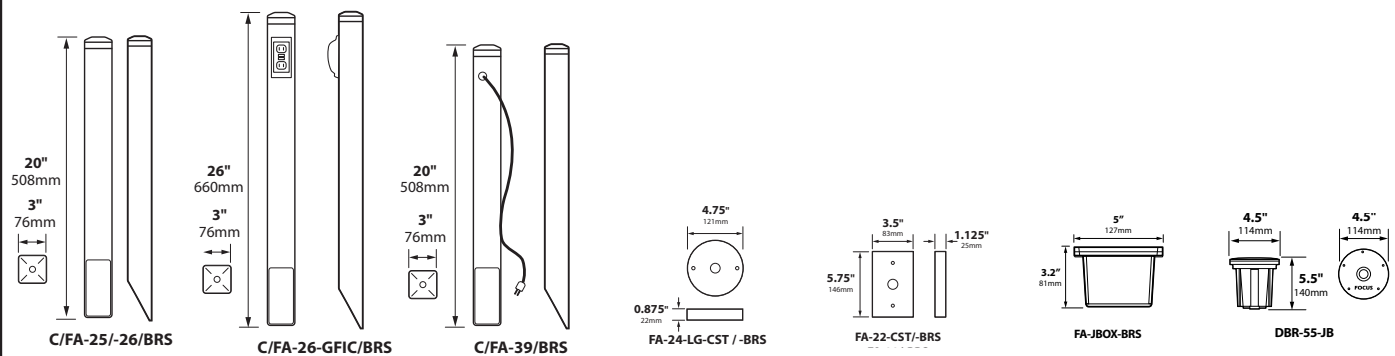

SOCKET: None

120V-277v INTEGRATED DRIVER: 12x10w output, 120v-277v 50/60Hz input.

WIRING 120v: Standard 120v Black, White and Ground 9" lead wires

MOUNTING 120v: None supplied. See Mounting Accessories below for options

FINISH: Black texture polyester powder coat. Optional finishes available

MOUNTING ACCESSORIES

BEAM/GLARE CONTROL ACCESSORIES

-HE Add to catalog number for Hood Extension

ORDERING INFORMATION

CATALOG NO.	DESCRIPTION	LAMP	SHIP WEIGHT
LFL018LEDM1027MVBLT	Aluminum Floodlight	120w, 2700K 120v-277v LED Modules	12.0 lbs.
LFL018LEDM1041MVBLT	Aluminum Floodlight	120w, 4100K 120v-277v LED Modules	12.0 lbs.