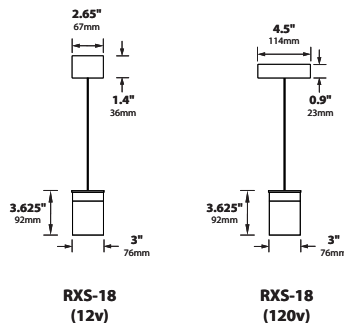

OPTICS DETAILS:

Beam Type	Angle	Visual Indicator
Spot	15°	Red Dot
Flood	40°	Green Dot
Wide Flood	60°	Blue Dot

BEAM/GLARE CONTROL ACCESSORIES

FA-08-06	Round 1/4" Hex Cell Louver
FA-10-20-BLUE	Blue Tempered Glass Lens
FA-10-20-GREEN	Green Tempered Glass Lens
FA-98-20	Linear Spread Tempered Glass Lens
FA-104-20	Wide Spread Tempered Glass Lens Softener
FA-RXS3LENS	3"Ø x 3.5" Clear Acrylic Lens
FA-RXS3LENSB	3"Ø x 3.5" Sand Blast Acrylic Lens

JOB INFORMATION

Type:	Date:
Job Name:	
Cat. No.:	
Lamp(s):	
Specifier:	
Contractor:	
Notes:	

FOCUS INDUSTRIES INC.
25301 COMMERCENTRE DRIVE
LAKE FOREST, CA 92630

www.focusindustries.com
sales@focusindustries.com
(949) 830-1350 • FAX (949) 830-3390

Black Texture (Standard)	Antique Verde	Bronze Texture	Camel	White Texture	Hunter Texture	Rust	Weathered Iron	Weathered Brown	Stucco	Rubbed Verde	Chrome Powder	Terra Cotta	Acid Rust	Acid Verde	Black Acid Treatment
-BLT	-ATV	-BRT	-CAM	-WTX	-HTX	-RST	-WIR	-WBR	-STU	-RBV	-CPR	-TRC	-BAR/CAR	-BAV/CAV	-BAT