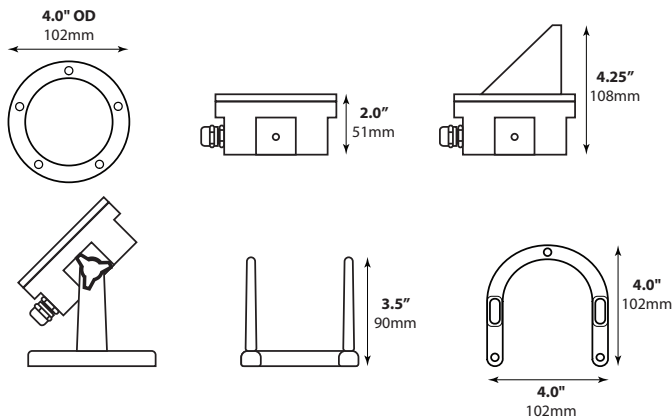

ACCESSORIES

CATALOG NO.	DESCRIPTION
FA-105-LEDM	Cast Brass Aiming Bracket/2 Knobs
FA-SL11-LEDMAC	Cast Brass Angle Cap
FA-35-SL11LEDM-AMBER	Amber Acrylic Insert Lens
FA-35-SL11LEDM-BLUE	Blue Acrylic Insert Lens
FA-35-SL11LEDM-GREEN	Green Acrylic Insert Lens
FA-35-SL11LEDM-RED	Red Acrylic Insert Lens

SL-11-LEDM Cut Sheet 051618

IP68

UL 676

CE

JOB INFORMATION

Type: _____ Date: _____

Job Name: _____

Cat. No.: _____

Lamp(s): _____

Specifier: _____

Contractor: _____

Notes: _____

FOCUS INDUSTRIES INC.
25301 COMMERCENTRE DRIVE
LAKE FOREST, CA 92630

www.focusindustries.com
sales@focusindustries.com
(949) 830-1350 • FAX (949) 830-3390