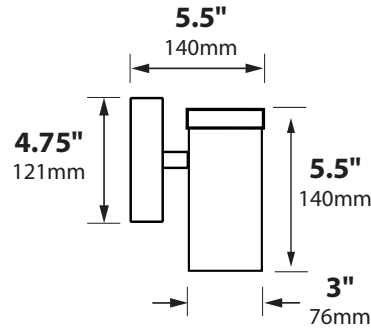

SL16-PAR20-LED40-BLT

SL16D-PAR20-LED40-WTX

ORDERING INFORMATION

CATALOG NO.	DESCRIPTION	LAMP	SHIP WEIGHT
SL16-PAR20-NL-BLT	ALUMINUM WALL MOUNT UP/DOWN LIGHT	NO LAMP 2 X PAR20,	3.0lbs
SL16-PAR20-LED15-BLT	ALUMINUM WALL MOUNT UP/DOWN LIGHT	2 X 9W PAR20 LED 15°	3.0lbs
SL16-PAR20-LED40-BLT	ALUMINUM WALL MOUNT UP/DOWN LIGHT	2 X 9W PAR20 LED 40°	3.0lbs
SL16-PAR20-NL-BRS	BRASS WALL MOUNT UP/DOWN LIGHT	NO LAMP 2 X PAR20,	4.0lbs
SL16-PAR20-LED15-BRS	BRASS WALL MOUNT UP/DOWN LIGHT	2 X 9W PAR20 LED 15°	4.0lbs
SL16-PAR20-LED40-BRS	BRASS WALL MOUNT UP/DOWN LIGHT	2 X 9W PAR20 LED 40°	4.0lbs
SL16D-PAR20-NL-BLT	ALUMINUM WALL MOUNT DOWN LIGHT	NO LAMP PAR20	3.0lbs
SL16D-PAR20-LED15-BLT	ALUMINUM WALL MOUNT DOWN LIGHT	9W PAR20 LED 15°	3.0lbs
SL16D-PAR20-LED40-BLT	ALUMINUM WALL MOUNT DOWN LIGHT	9W PAR20 LED 40°	3.0lbs
SL16D-PAR20-NL-BRS	BRASS WALL MOUNT DOWN LIGHT	NO LAMP PAR20	4.0lbs
SL16D-PAR20-LED15-BRS	BRASS WALL MOUNT DOWN LIGHT	9W PAR20 LED 15°	4.0lbs
SL16D-PAR20-LED40-BRS	BRASS WALL MOUNT DOWN LIGHT	9W PAR20 LED 15°	4.0lbs

PAR20 WALL LIGHTS

SL-16/-D-PAR20 Series

TYPE

SL16-PAR20

SL16D-PAR20

LIGHT DISTRIBUTIONS AND PHOTOMETRICS