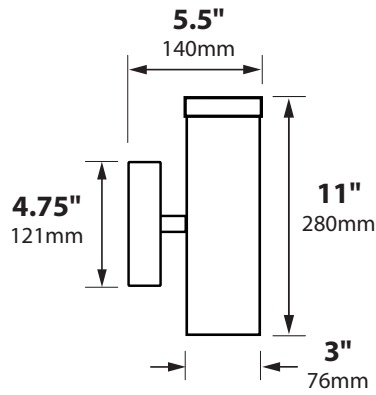

PAR20 WALL LIGHTS

SL-16/-D-PAR20 Series

TYPE

SL16-PAR20