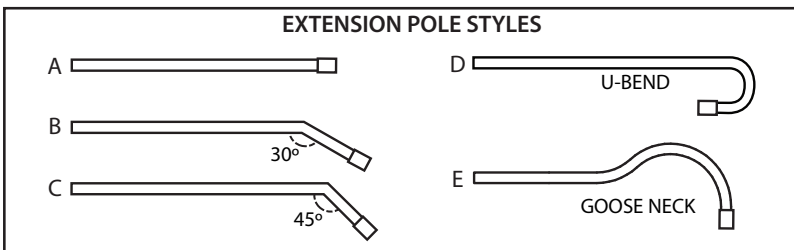

IP55 (with cap)

SLS-20- _____
1   2   3   4   5   6   7   8   9   10   11

ORDERING INFORMATION

1. MATERIAL		
A: ALUMINUM DL20 BI-PIN 12 VOLT		
B: ALUMINUM DL20 GU10 120 VOLT		
C: ALUMINUM DL20 MED BASE 120 VOLT		
D: BRASS DL20 BI-PIN 12 VOLT		
E: BRASS DL20 GU10 120 VOLT		
F: BRASS DL20 MED BASE 120 VOLT		
2. FIXTURE TYPE		
1: SINGLE		
2: DOUBLE (ALUMINUM)		
3: DOUBLE (BRASS)		
3. LIGHT SOURCE		
NL: NO LAMP		
1: 8W 120V PAR20 ARROW SUPER SAVER LED 15°		L140
2: 8W 120V PAR20 ARROW SUPER SAVER LED 40°		L142
3: 3W ARROW SUPER SAVER MR16 15 °		L22
4: 3W ARROW SUPER SAVER MR16 36 °		L24
5: 3W ARROW SUPER SAVER MR16 80 °		L26
6: 5W ARROW SUPER SAVER MR16 15 °		L34
7: 5W ARROW SUPER SAVER MR16 36 °		L36
8: 5W ARROW SUPER SAVER MR16 80 °		L38
9: 7W ARROW SUPER SAVER MR16 15 °		L46
10: 7W ARROW SUPER SAVER MR16 36 °		L48
11: 7W ARROW SUPER SAVER MR16 80 °		L50
12: 3W ARROW SUPER SAVER MR16 15 ° GU10		L106
13: 3W ARROW SUPER SAVER MR16 36 ° GU10		L108
14: 3W ARROW SUPER SAVER MR16 80 ° GU10		L110
15: 5W ARROW SUPER SAVER MR16 15 ° GU10		L114
16: 5W ARROW SUPER SAVER MR16 36 ° GU10		L116
17: 5W ARROW SUPER SAVER MR16 80 ° GU10		L118
18: 7W ARROW SUPER SAVER MR16 15 ° GU10		L124
19: 7W ARROW SUPER SAVER MR16 36 ° GU10		L126
20: 7W ARROW SUPER SAVER MR16 80 ° GU10		L128
4. CAP STYLE		
0: NO CAP (PAR20 OUTDOOR RATED ONLY)		
A: EXTENSION CAP		
B: ANGLE CAP		
5. LENS TYPE		
0: NO LENS (PAR20 OUTDOOR RATED ONLY)		
1: CONVEX		

6. LENS ENHANCEMENT	
0: NO LENS ENHANCEMENT	
A: LINEAR SPREAD	
B: WIDE SOFTENER	
C: BLUE	
D: GREEN	
7. GLARE SHIELDING	
0: NO SHIELDING	
H: HEX CELL LOUVER	
8. EXTENSION POLE LENGTH	
12: 12 INCHES	
18: 18 INCHES (MAX FOR DOUBLE BRS)	
24: 24 INCHES (MAX FOR DOUBLE ALUM)	
30: 30 INCHES (SINGLE ONLY / MAX BRS)	
36: 36 INCHES (SINGLE ALUM ONLY)	
CUSTOM: (ADDER PER INCH)	
9. EXTENSION POLE STYLE	
A: STRAIGHT	
B: 30° BEND	
C: 45° BEND	
D: U BEND (PROVIDE SPEC)	
E: GOOSE NECK (PROVIDE SPEC)	
F: CUSTOM BEND (PROVIDE SPEC)	
10. CANOPY	
0: NO CANOPY (1/2" NPS REQUIRED)	
1: FA-24-LGCST ALUM ROUND	
2: FA-24-LGCST BRASS ROUND	
3: FA-22-CST ALUM RECTANGLE	
4: FA-22-CST BRASS RECTANGLE	
11. COLOR	
BLT/BRT: BLACK OR BRONZE TEXTURE (STANDARD, ALUMINUM ONLY)	
OTHER POWDER COLOR FIXTURE	
OTHER POWDER COLOR POLE	
OTHER POWDER COLOR CANOPY	
BRS: UNFINISHED BRASS (STANDARD)	
OTHER ACID TREATMENT FIXTURE	
OTHER ACID TREATMENT POLE	
OTHER ACID TREATMENT CANOPY