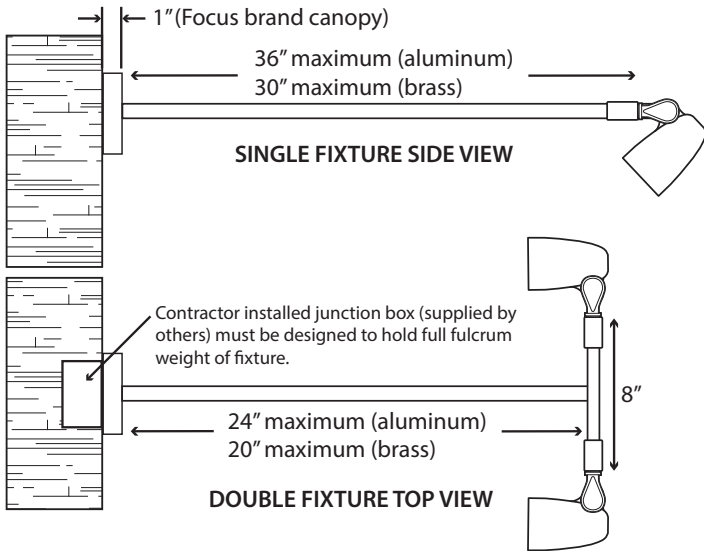

### SPECIFICATIONS

**Aluminum:** Die cast bullet and canopy; adjustable die cast swivel; extruded aluminum extension pole  
**Brass:** Die cast bullet and canopy; adjustable die cast swivel; extruded brass extension pole

### Socket:

12v - High temperature ceramic GU5.3 bi-pin with 250°C silicone lead wires  
 120v - High temperature brass nickel plated medium base with 150°C silicone lead wires

### Wiring:

12v - Black 18/2 SPT-1W 8" from base of fixture  
 120v - Standard 120v black, white & green

6. LENS ENHANCEMENT	
0: NO LENS ENHANCEMENT	
A: LINEAR SPREAD	
B: WIDE SOFTENER	
C: BLUE	
D: GREEN	
7. GLARE SHIELDING	
0: NO SHIELDING	
H: HEX CELL LOUVER	
8. EXTENSION POLE LENGTH	
12: 12 INCHES	
18: 18 INCHES (MAX FOR DOUBLE BRS)	
24: 24 INCHES (MAX FOR DOUBLE ALUM)	
30: 30 INCHES (SINGLE ONLY / MAX BRS)	
36: 36 INCHES (SINGLE ALUM ONLY)	
CUSTOM: (ADDER PER INCH)	
9. EXTENSION POLE STYLE	
A: STRAIGHT	
B: 30° BEND	
C: 45° BEND	
D: U BEND (PROVIDE SPEC)	
E: GOOSE NECK (PROVIDE SPEC)	
F: CUSTOM BEND (PROVIDE SPEC)	
10. CANOPY	
0: NO CANOPY (1/2" NPS REQUIRED)	
1: FA-24-LGCST ALUM ROUND	
2: FA-24-LGCST BRASS ROUND	
3: FA-22-CST ALUM RECTANGLE	
4: FA-22-CST BRASS RECTANGLE	
11. COLOR	
BLT/BRT: BLACK OR BRONZE TEXTURE (STANDARD, ALUMINUM ONLY)	
OTHER POWDER COLOR      FIXTURE	
OTHER POWDER COLOR      POLE	
OTHER POWDER COLOR      CANOPY	
BRS: UNFINISHED BRASS (STANDARD)	
OTHER ACID TREATMENT      FIXTURE	
OTHER ACID TREATMENT      POLE	
OTHER ACID TREATMENT      CANOPY	