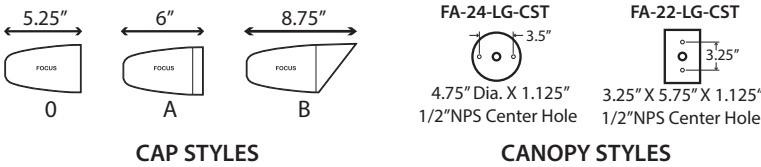

IP55 (with cap)

SLS-20- _____
1   2   3   4   5   6   7   8   9   10   11

ORDERING INFORMATION

1. MATERIAL		
A: ALUMINUM DL20 BI-PIN 12 VOLT		
B: ALUMINUM DL20 GU10 120 VOLT		
C: ALUMINUM DL20 MED BASE 120 VOLT		
D: BRASS DL20 BI-PIN 12 VOLT		
E: BRASS DL20 GU10 120 VOLT		
F: BRASS DL20 MED BASE 120 VOLT		
2. FIXTURE TYPE		
1: SINGLE		
2: DOUBLE (ALUMINUM)		
3: DOUBLE (BRASS)		
3. LIGHT SOURCE		
NL: NO LAMP		
1: 8W 120V PAR20 ARROW SUPER SAVER LED 15°		L140
2: 8W 120V PAR20 ARROW SUPER SAVER LED 40°		L142
3: 3W ARROW SUPER SAVER MR16 15 °		L22
4: 3W ARROW SUPER SAVER MR16 36 °		L24
5: 3W ARROW SUPER SAVER MR16 80 °		L26
6: 5W ARROW SUPER SAVER MR16 15 °		L34
7: 5W ARROW SUPER SAVER MR16 36 °		L36
8: 5W ARROW SUPER SAVER MR16 80 °		L38
9: 7W ARROW SUPER SAVER MR16 15 °		L46
10: 7W ARROW SUPER SAVER MR16 36 °		L48
11: 7W ARROW SUPER SAVER MR16 80 °		L50
12: 3W ARROW SUPER SAVER MR16 15 ° GU10		L106
13: 3W ARROW SUPER SAVER MR16 36 ° GU10		L108
14: 3W ARROW SUPER SAVER MR16 80 ° GU10		L110
15: 5W ARROW SUPER SAVER MR16 15 ° GU10		L114
16: 5W ARROW SUPER SAVER MR16 36 ° GU10		L116
17: 5W ARROW SUPER SAVER MR16 80 ° GU10		L118
18: 7W ARROW SUPER SAVER MR16 15 ° GU10		L124
19: 7W ARROW SUPER SAVER MR16 36 ° GU10		L126
20: 7W ARROW SUPER SAVER MR16 80 ° GU10		L128
4. CAP STYLE		
0: NO CAP (PAR20 OUTDOOR RATED ONLY)		
A: EXTENSION CAP		
B: ANGLE CAP		
5. LENS TYPE		
0: NO LENS (PAR20 OUTDOOR RATED ONLY)		
1: CONVEX		

6. LENS ENHANCEMENT	
0: NO LENS ENHANCEMENT	
A: LINEAR SPREAD	
B: WIDE SOFTENER	
C: BLUE	
D: GREEN	
7. GLARE SHIELDING	
0: NO SHIELDING	
H: HEX CELL LOUVER	
8. EXTENSION POLE LENGTH	
12: 12 INCHES	
18: 18 INCHES (MAX FOR DOUBLE BRS)	
24: 24 INCHES (MAX FOR DOUBLE ALUM)	
30: 30 INCHES (SINGLE ONLY / MAX BRS)	
36: 36 INCHES (SINGLE ALUM ONLY)	
CUSTOM: (ADDER PER INCH)	
9. EXTENSION POLE STYLE	
A: STRAIGHT	
B: 30° BEND	
C: 45° BEND	
D: U BEND (PROVIDE SPEC)	
E: GOOSE NECK (PROVIDE SPEC)	
F: CUSTOM BEND (PROVIDE SPEC)	
10. CANOPY	
0: NO CANOPY (1/2" NPS REQUIRED)	
1: FA-24-LGCST ALUM ROUND	
2: FA-24-LGCST BRASS ROUND	
3: FA-22-CST ALUM RECTANGLE	
4: FA-22-CST BRASS RECTANGLE	
11. COLOR	
BLT/BRT: BLACK OR BRONZE TEXTURE (STANDARD, ALUMINUM ONLY)	
OTHER POWDER COLOR FIXTURE	
OTHER POWDER COLOR POLE	
OTHER POWDER COLOR CANOPY	
BRS: UNFINISHED BRASS (STANDARD)	
OTHER ACID TREATMENT FIXTURE	
OTHER ACID TREATMENT POLE	
OTHER ACID TREATMENT CANOPY