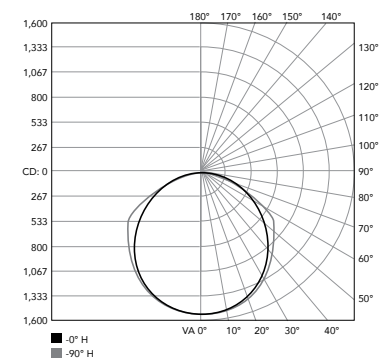

Low-Profile Linkable LED Linear Luminaire for Harsh Environments

Product Specifications

Construction & Materials

Convenient push-and-click connectors let you easily and rapidly install Leader Cables and Jumper Cables. Multiple cable lengths support a variety of layouts.

Integrated aluminum heat spreader.

Seamless copolyester outer shell provides IP68/IP69K ingress protection and is specialized for superior chemical resistance. Additional protective coating is available which integrates a UV inhibitor and UV blocker for outdoor applications.

All G&G luminaires and components (with the exception of our LED boards and drivers) are proudly manufactured and assembled in the USA.

Electrical System

Power Factor: 0.9 nominal.

Input Power: Stays consistent over life.

Temperature Rating: Designed to operate in temperatures -40°C to 55°C.

Total Harmonic Distortion: < 20%

Regulatory Qualifications

cULus listed

IP68/IP69K system

UL listed for wet locations

DLC Listed

NEMA 4X, NEMA 6P rated

Photometry

WPX Series

Based on DTC Report Test #: 14404-T

Fixture photometry has been conducted by a NVLAP accredited testing laboratory in accordance with IESNA LM-79-08. IESNA LM-79-08 specifies the entire luminaire as the source resulting in a fixture efficiency of 100%.

Polar Candela Distribution

Zonal Lumen Summary

Zone	Luminaire
0-30	26.2%
0-40	43.2%
0-60	77.4%
0-90	98.5%
0-180	100%

Lumen & Power Data

Length & Output	5000K		4000K		Fixture Watts	Fixtures Supported per Power Supply					
	Lumens	Lumens Per Watt	Lumens	Lumens Per Watt		PSU-80	PSU-120	PSU-240	PSU-320	PSU-480	PSU-600
WPX8 - SO	8,000 L	160 LPW	7,600 L	150 LPW	50 W	1	2	4	5	8	10
WPX6 - SO	6,000 L	160 LPW	5,700 L	150 LPW	37 W	2	3	6	7	9	10
WPX4 - SO	4,000 L	160 LPW	3,800 L	150 LPW	25 W	3	4	8	10	13	15
WPX2 - SO	2,000 L	160 LPW	1,900 L	150 LPW	12 W	6	8	14	20	22	22
WPX8 - HO	12,000 L	150 LPW	11,400 L	140 LPW	80 W	0	1	2	3	5	6
WPX6 - HO	9,000 L	150 LPW	8,550 L	140 LPW	60 W	1	1	3	4	7	8
WPX4 - HO	6,000 L	150 LPW	5,700 L	140 LPW	40 W	1	2	5	7	9	9
WPX2 - HO	3,000 L	150 LPW	2,850 L	140 LPW	20 W	3	4	9	13	16	16
WPX8 - SHO	16,000 L	140 LPW	-	-	115 W	0	1	1	2	3	4
WPX4 - SHO	8,000 L	140 LPW	-	-	58 W	1	2	3	5	7	8

Dimensions

Model	Fixture Diameter	Fixture Length		Mounted	
		Thru Wire	Single End	Width	Height
WPX2	1.0"	25.82"	24.27"	1.25"	1.75"
WPX4	1.0"	47.82"	46.27"	1.25"	1.75"
WPX6	1.0"	69.82"	68.27"	1.25"	1.75"
WPX8	1.0"	91.82"	90.27"	1.25"	1.75"