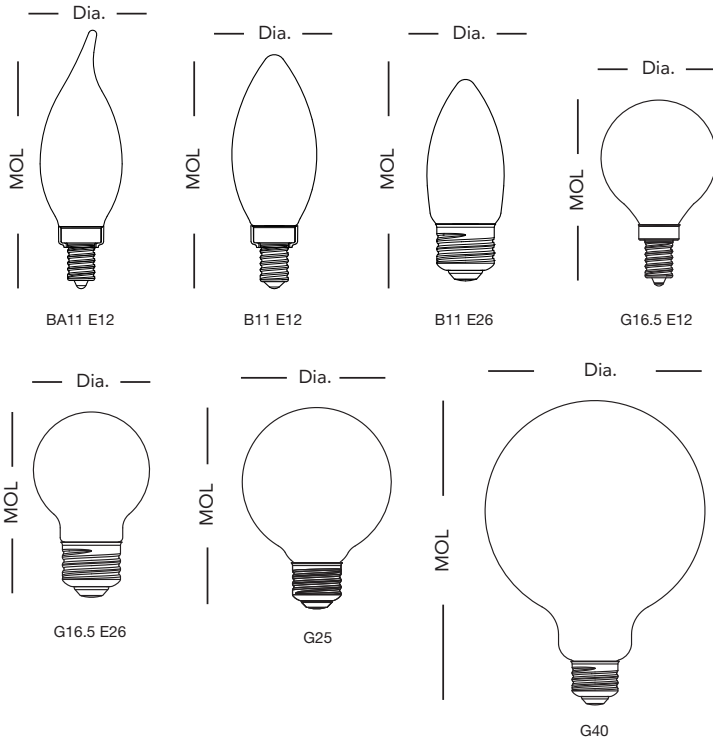

PREMIUM FILAMENT DECO. FAMILY

DIMENSION & WEIGHT

Product	Model	Base	MOL	Dia.	Weight
36061	3.3FB11DIM/927/R	E12	3-13/16"	1-3/8"	0.03lb
36062	3.3FB11DIM/927/E26/R	E26	3-9/16"	1-3/8"	0.04lb
36063	3.3FB11DIM/927/FR/R	E12	3-13/16"	1-3/8"	0.03lb
36064	5.5FB11DIM/927/R	E12	3-13/16"	1-3/8"	0.03lb
36065	5.5FB11DIM/927/E26/R	E26	3-9/16"	1-3/8"	0.04lb
36066	3.5FBA11DIM/820/FT/A/R	E12	4-3/8"	1-3/8"	0.03lb
36067	3.8FG16.5DIM/927/R	E12	3-3/16"	1-15/16"	0.04lb
36068	3.8FG16.5DIM/927/E26/R	E26	3-1/4"	2-1/16"	0.04lb
36069	4FG16.5DIM/820/A/R	E12	3-3/16"	1-15/16"	0.04lb
36070	3.8FG25DIM/927/R	E26	4-5/16"	3-1/8"	0.09lb
36071	4FG25DIM/820/A/R	E26	4-5/16"	3-1/8"	0.09lb
36072	4.5FG25DIM/827/SB/R	E26	4-5/16"	3-1/8"	0.09lb
36073	5.5FG40DIM/927/R	E26	6-7/8"	4-15/16"	0.22lb

ORDERING INFORMATION

Model	Product Series	Master Carton			Shipping Carton		
		Case Qty	Case Dimensions (LxWxH)	Case Weight	Case Qty	Case Dimensions (LxWxH)	Case Weight
36061	3.3FB11DIM/927/R	6 PCS	4-15/16" x 3-5/16" x 4-3/4"	0.53lb	24 PCS	10-5/8" x 7-1/2" x 5-5/16"	2.34lb
36062	3.3FB11DIM/927/E26/R	6 PCS	4-15/16" x 3-5/16" x 4-3/4"	0.53lb	24 PCS	10-5/8" x 7-1/2" x 5-5/16"	2.34lb
36063	3.3FB11DIM/927/FR/R	6 PCS	4-15/16" x 3-5/16" x 4-3/4"	0.53lb	24 PCS	10-5/8" x 7-1/2" x 5-5/16"	2.34lb
36064	5.5FB11DIM/927/R	6 PCS	4-15/16" x 3-5/16" x 4-3/4"	0.53lb	24 PCS	10-5/8" x 7-1/2" x 5-5/16"	2.34lb
36065	5.5FB11DIM/927/E26/R	6 PCS	4-15/16" x 3-5/16" x 4-3/4"	0.53lb	24 PCS	10-5/8" x 7-1/2" x 5-5/16"	2.34lb
36066	3.5FBA11DIM/820/FT/A/R	6 PCS	4-15/16" x 3-5/16" x 5-1/8"	0.59lb	24 PCS	6-7/8" x 7-11/16" x 5-7/8"	2.65lb
36067	3.8FG16.5DIM/927/R	12 PCS	6-7/8" x 4-3/4" x 8-7/16"	1.32lb	48 PCS	14-3/8" x 10-1/16" x 9-1/16"	5.69lb
36068	3.8FG16.5DIM/927/E26/R	12 PCS	6-7/8" x 4-3/4" x 8-7/16"	1.32lb	48 PCS	14-3/8" x 10-1/16" x 9-1/16"	5.69lb
36069	4FG16.5DIM/820/A/R	12 PCS	6-7/8" x 4-3/4" x 8-7/16"	1.32lb	48 PCS	14-3/8" x 10-1/16" x 9-1/16"	5.69lb
36070	3.8FG25DIM/927/R	6 PCS	10-7/16" x 7-1/16" x 5-11/16"	1.29lb	24 PCS	21-5/8" x 14-15/16" x 6-11/16"	5.62lb
36071	4FG25DIM/820/A/R	6 PCS	10-7/16" x 7-1/16" x 5-11/16"	1.29lb	24 PCS	21-5/8" x 14-15/16" x 6-11/16"	5.62lb
36072	4.5FG25DIM/827/SB/R	6 PCS	10-5/8" x 7-1/4" x 5-5/16"	1.29lb	24 PCS	21-13/16" x 14-7/8" x 6-1/8"	5.62lb
36073	5.5FG40DIM/927/R	6 PCS	15-15/16" x 10-13/16" x 7-7/8"	2.31lb	12 PCS	16-9/16" x 11-1/4" x 16-9/16"	9.70lb