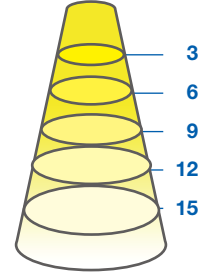

PAR38 17W DIM. TITANIUM CRI^{SP} LED SERIES

17W REPLACES

**120W
Hal.**

80% Energy Savings

CRI^{SP}

\$340 Savings per lamp*

- Full-face REFINE optic and sleek design
- High efficacy 84 LPW in Warm White
- Exceptional color rendering CRI 90
- Richer reds and natural skin tones (R9 65, R13 90)
- Tight LED binning for consistent CCT across all lamps
- Suitable for use in totally enclosed fixtures

LM 80

TM 21

PATENTED REFINE OPTIC

The innovative REFINE optic provides a high candela to lumen ratio, optimizing light usage for directional applications.

ILLUMINANCE & CANDELA DISTRIBUTION

17PAR38DIM/930SP15

Diameter	Footcandles
1.3	1389
2.7	347
4	154
5.3	87
6.7	56

17PAR38DIM/930NF25

Diameter	Footcandles
1.3	833
2.7	208
4	93
5.3	52
6.7	33

17PAR38DIM/930FL40

Diameter	Footcandles
2.2	356
4.4	89
6.6	40
8.7	22
10.9	14

- Base:** E26
- Voltage:** 120V
- Dimmable:** Yes***
- PF:** 0.9
- Lifetime (L70):** 50,000 hrs
- Weight:** 0.60lb / 272g
0.76lb / 345g (SP15 models only)

SPECIFICATIONS

Model	Product	Power (W)	CCT	CRI (typ.)	R9 / R13 (typ.)	Lumens	LPW	Beam Angle	CBCP (cd)
17PAR38DIM/927SP15	58149	17	Soft White 2700K	90	65 / 90	1150	68	SP 15°	12,200
17PAR38DIM/927NF25	58150	17	Soft White 2700K	90	65 / 90	1400	82	NF 25°	7300
17PAR38DIM/927FL40	58151	17	Soft White 2700K	90	65 / 90	1400	82	FL 40°	3100
17PAR38DIM/930SP15	58152	17	Warm White 3000K	90	65 / 90	1200	71	SP 15°	12,500
17PAR38DIM/930NF25	58153	17	Warm White 3000K	90	65 / 90	1430	84	NF 25°	7500
17PAR38DIM/930FL40	58154	17	Warm White 3000K	90	65 / 90	1430	84	FL 40°	3200
17PAR38DIM/940FL40	58157	17	Cool White 4000K	90	65 / 90	1450	85	FL 40°	3300
17PAR38DIM/930NF25/B •	97904	17	Warm White 3000K	90	65 / 90	1430	84	NF 25°	7500
17PAR38DIM/930FL40/B •	97905	17	Warm White 3000K	90	65 / 90	1430	84	FL 40°	3200