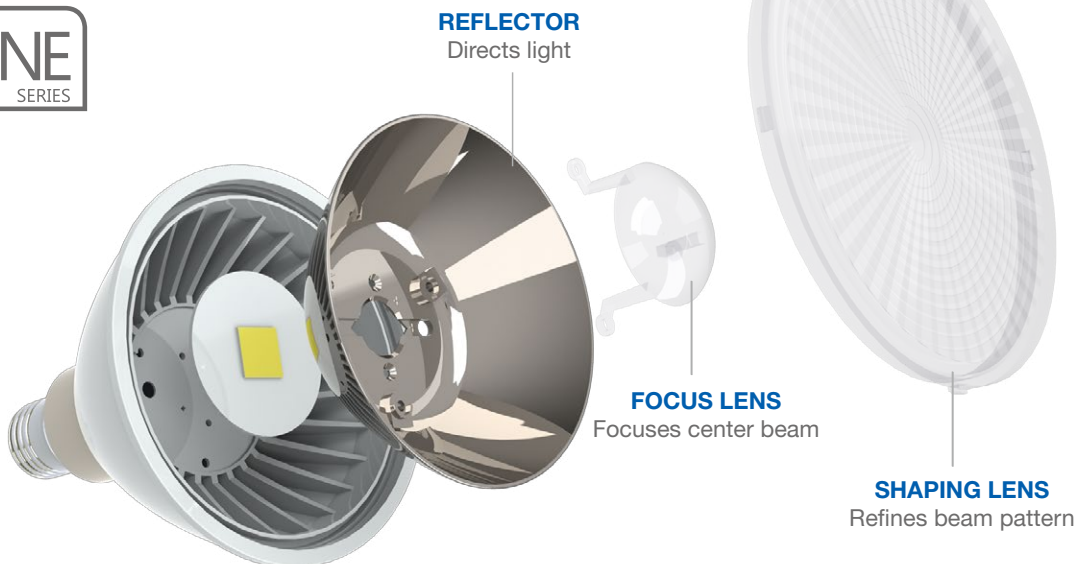

PAR38 17W DIM. TITANIUM CRI^{SP} LED SERIES

17W REPLACES

**120W
Hal.**

80% Energy Savings

CRI^{SP}

\$340 Savings per lamp*

- Full-face REFINE optic and sleek design
- High efficacy 84 LPW in Warm White
- Exceptional color rendering CRI 90
- Richer reds and natural skin tones (R9 65, R13 90)
- Tight LED binning for consistent CCT across all lamps
- Suitable for use in totally enclosed fixtures

LM 80

TM 21

PATENTED REFINE OPTIC

The innovative REFINE optic provides a high candela to lumen ratio, optimizing light usage for directional applications.

ILLUMINANCE & CANDELA DISTRIBUTION

17PAR38DIM/930SP15

- Base:** E26
- Voltage:** 120V
- Dimmable:** Yes***
- PF:** 0.9
- Lifetime (L70):** 50,000 hrs
- Weight:** 0.60lb / 272g
0.76lb / 345g (SP15 models only)

SPECIFICATIONS

Model	Product	Power (W)	CCT	CRI (typ.)	R9 / R13 (typ.)	Lumens	LPW	Beam Angle	CBCP (cd)
17PAR38DIM/927SP15	58149	17	Soft White 2700K	90	65 / 90	1150	68	SP 15°	12,200
17PAR38DIM/927NF25	58150	17	Soft White 2700K	90	65 / 90	1400	82	NF 25°	7300
17PAR38DIM/927FL40	58151	17	Soft White 2700K	90	65 / 90	1400	82	FL 40°	3100
17PAR38DIM/930SP15	58152	17	Warm White 3000K	90	65 / 90	1200	71	SP 15°	12,500
17PAR38DIM/930NF25	58153	17	Warm White 3000K	90	65 / 90	1430	84	NF 25°	7500
17PAR38DIM/930FL40	58154	17	Warm White 3000K	90	65 / 90	1430	84	FL 40°	3200
17PAR38DIM/940FL40	58157	17	Cool White 4000K	90	65 / 90	1450	85	FL 40°	3300
17PAR38DIM/930NF25/B •	97904	17	Warm White 3000K	90	65 / 90	1430	84	NF 25°	7500
17PAR38DIM/930FL40/B •	97905	17	Warm White 3000K	90	65 / 90	1430	84	FL 40°	3200