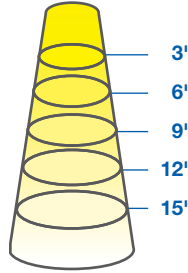

PAR38 17W DIM. TITANIUM CRI^{SP} LED SERIES

17W REPLACES

**120W
Hal.**

80% Energy Savings

CRI^{SP}

\$340 Savings per lamp*

- Full-face REFINE optic and sleek design
- High efficacy 84 LPW in Warm White
- Exceptional color rendering CRI 90
- Richer reds and natural skin tones (R9 65, R13 90)
- Tight LED binning for consistent CCT across all lamps
- Suitable for use in totally enclosed fixtures

LM 80

TM 21

PATENTED REFINE OPTIC

The innovative REFINE optic provides a high candela to lumen ratio, optimizing light usage for directional applications.

ILLUMINANCE & CANDELA DISTRIBUTION

17PAR38DIM/930SP15

Diameter	Footcandles
1.3	1389
2.7	347
4	154
5.3	87
6.7	56

17PAR38DIM/930NF25

Diameter	Footcandles
1.3	833
2.7	208
4	93
5.3	52
6.7	33

17PAR38DIM/930FL40

Diameter	Footcandles
2.2	356
4.4	89
6.6	40
8.7	22
10.9	14

- Base:** E26
- Voltage:** 120V
- Dimmable:** Yes***
- PF:** 0.9
- Lifetime (L70):** 50,000 hrs
- Weight:** 0.60lb / 272g
0.76lb / 345g (SP15 models only)

SPECIFICATIONS

Model	Product	Power (W)	CCT	CRI (typ.)	R9 / R13 (typ.)	Lumens	LPW	Beam Angle	CBCP (cd)
17PAR38DIM/927SP15	58149	17	Soft White 2700K	90	65 / 90	1150	68	SP 15°	12,200
17PAR38DIM/927NF25	58150	17	Soft White 2700K	90	65 / 90	1400	82	NF 25°	7300
17PAR38DIM/927FL40	58151	17	Soft White 2700K	90	65 / 90	1400	82	FL 40°	3100
17PAR38DIM/930SP15	58152	17	Warm White 3000K	90	65 / 90	1200	71	SP 15°	12,500
17PAR38DIM/930NF25	58153	17	Warm White 3000K	90	65 / 90	1430	84	NF 25°	7500
17PAR38DIM/930FL40	58154	17	Warm White 3000K	90	65 / 90	1430	84	FL 40°	3200
17PAR38DIM/940FL40	58157	17	Cool White 4000K	90	65 / 90	1450	85	FL 40°	3300
17PAR38DIM/930NF25/B •	97904	17	Warm White 3000K	90	65 / 90	1430	84	NF 25°	7500
17PAR38DIM/930FL40/B •	97905	17	Warm White 3000K	90	65 / 90	1430	84	FL 40°	3200