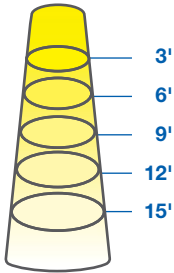

PAR38 17W DIM. TITANIUM CRI^{SP} LED SERIES

17W REPLACES

**120W
Hal.**

80% Energy Savings

CRI^{SP}

\$340 Savings per lamp*

- Full-face REFINE optic and sleek design
- High efficacy 84 LPW in Warm White
- Exceptional color rendering CRI 90
- Richer reds and natural skin tones (R9 65, R13 90)
- Tight LED binning for consistent CCT across all lamps
- Suitable for use in totally enclosed fixtures

LM 80

TM 21

PATENTED REFINE OPTIC

The innovative REFINE optic provides a high candela to lumen ratio, optimizing light usage for directional applications.

ILLUMINANCE & CANDELA DISTRIBUTION

17PAR38DIM/930SP15

Diameter	Footcandles
1.3	1389
2.7	347
4	154
5.3	87
6.7	56

17PAR38DIM/930NF25

Diameter	Footcandles
1.3	833
2.7	208
4	93
5.3	52
6.7	33

17PAR38DIM/930FL40

Diameter	Footcandles
2.2	356
4.4	89
6.6	40
8.7	22
10.9	14

- Base:** E26
- Voltage:** 120V
- Dimmable:** Yes***
- PF:** 0.9
- Lifetime (L70):** 50,000 hrs
- Weight:** 0.60lb / 272g
0.76lb / 345g (SP15 models only)

SPECIFICATIONS

Model	Product	Power (W)	CCT	CRI (typ.)	R9 / R13 (typ.)	Lumens	LPW	Beam Angle	CBCP (cd)
17PAR38DIM/927SP15	58149	17	Soft White 2700K	90	65 / 90	1150	68	SP 15°	12,200
17PAR38DIM/927NF25	58150	17	Soft White 2700K	90	65 / 90	1400	82	NF 25°	7300
17PAR38DIM/927FL40	58151	17	Soft White 2700K	90	65 / 90	1400	82	FL 40°	3100
17PAR38DIM/930SP15	58152	17	Warm White 3000K	90	65 / 90	1200	71	SP 15°	12,500
17PAR38DIM/930NF25	58153	17	Warm White 3000K	90	65 / 90	1430	84	NF 25°	7500
17PAR38DIM/930FL40	58154	17	Warm White 3000K	90	65 / 90	1430	84	FL 40°	3200
17PAR38DIM/940FL40	58157	17	Cool White 4000K	90	65 / 90	1450	85	FL 40°	3300
17PAR38DIM/930NF25/B •	97904	17	Warm White 3000K	90	65 / 90	1430	84	NF 25°	7500
17PAR38DIM/930FL40/B •	97905	17	Warm White 3000K	90	65 / 90	1430	84	FL 40°	3200