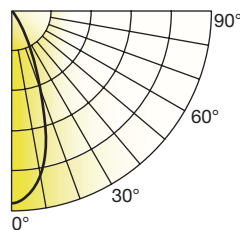

Degree	Candela
0	620
5	583
15	326
25	102
35	26
45	9

6MR16DIM/827FL35/35W/R

Diameter	Footcandles
1.9	101
3.8	25
5.7	11
7.6	6
9.5	4

6MR16DIM/830FL35/35W/R

Diameter	Footcandles
1.9	101
3.8	25
5.7	11
7.6	6
9.5	4