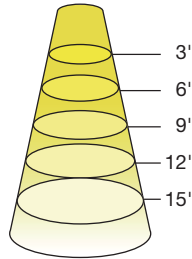

Value Select MR Family

ILLUMINANCE & CANDELA DISTRIBUTION

3MR11/827NF30

Diameter	Footcandles
1.6	67
3.2	17
4.8	7
6.4	4
8.0	3