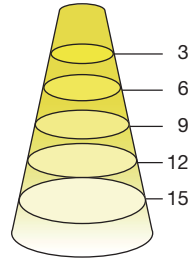

6MR16DIM/840FL35/R

Diameter	Footcandles
1.9	161
3.8	40
5.7	18
7.6	10
9.5	6

Degree	Candela
0	1350
5	1293
15	650
25	147
35	33
45	11

Degree	Candela
0	1400
5	1341
15	674
25	153
35	34
45	11

Degree	Candela
0	1450
5	1389
15	698
25	158
35	36
45	12

Value Select MR Family

ILLUMINANCE & CANDELA DISTRIBUTION

6GU10DIM/827FL35/R

Diameter	Footcandles
1.9	111
3.8	28
5.7	12
7.6	7
9.5	4

6GU10DIM/827FL35/R

Diameter	Footcandles
1.9	111
3.8	28
5.7	12
7.6	7
9.5	4