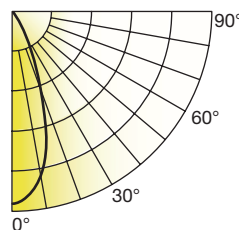

Degree	Candela
0	1400
5	1341
15	674
25	153
35	34
45	11