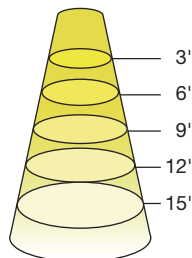

Model	Base	MOL	Dia.	Weight
6GU10DIM/827FL35/R	GU10	2-1/8"	1-15/16"	0.09lb
6GU10DIM/830FL35/R	GU10	2-1/8"	1-15/16"	0.09lb

Model	Base	MOL	Dia.	Weight
6PAR16DIM/827FL35/R	E26	2-13/16"	1-15/16"	0.10lb
6PAR16DIM/827FL35/R	E26	2-13/16"	1-15/16"	0.10lb

Value Select MR Family

ILLUMINANCE & CANDELA DISTRIBUTION

3MR11/827NF30

Diameter	Footcandles
1.6	67
3.2	17
4.8	7
6.4	4
8.0	3

3MR11/840NF30

Diameter	Footcandles
1.6	69
3.2	17
4.8	8
6.4	4
8.0	3

Degree	Candela
0	600
5	563
15	316
25	99
35	25
45	9

Degree	Candela
0	620
5	583
15	326
25	102
35	26
45	9

6MR16DIM/827FL35/35W/R

Diameter	Footcandles
1.9	101
3.8	25
5.7	11
7.6	6
9.5	4

6MR16DIM/830FL35/35W/R

Diameter	Footcandles
1.9	101
3.8	25
5.7	11
7.6	6
9.5	4

Degree	Candela
0	910
5	904
15	465
25	121
35	81
45	31

Degree	Candela
0	910
5	904
15	465
25	121
35	81
45	31

6MR16DIM/827FL35/R

Diameter	Footcandles
1.9	150
3.8	38
5.7	17
7.6	9
9.5	6

6MR16DIM/830FL35/R

Diameter	Footcandles
1.9	156
3.8	39
5.7	17
7.6	10
9.5	6