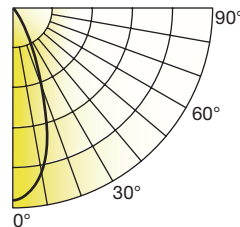

Degree	Candela
0	1050
5	1027
15	390
25	164
35	73
45	31