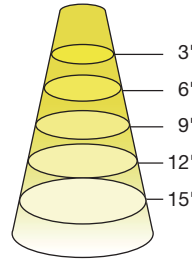

* This lamp might not be compatible with all dimmers and low-voltage transformers. Please visit www.greencreative.com for compatibility information.

Value Select MR Family

DIMENSIONS & WEIGHT

Model	Base	MOL	Dia.	Weight
3MR11/827NF30	GU4	1-1/2"	1-3/8"	0.07lb
3MR11/840NF30	GU4	1-1/2"	1-3/8"	0.07lb

Model	Base	MOL	Dia.	Weight
6MR16DIM/827FL35/35W/R	GU5.3	1-15/16"	1-15/16"	0.09lb
6MR16DIM/830FL35/35W/R	GU5.3	1-15/16"	1-15/16"	0.09lb
6MR16DIM/827FL35/R	GU5.3	1-15/16"	1-15/16"	0.10lb
6MR16DIM/830FL35/R	GU5.3	1-15/16"	1-15/16"	0.10lb
6MR16DIM/840FL35/R	GU5.3	1-15/16"	1-15/16"	0.10lb

Model	Base	MOL	Dia.	Weight
6GU10DIM/827FL35/R	GU10	2-1/8"	1-15/16"	0.09lb
6GU10DIM/830FL35/R	GU10	2-1/8"	1-15/16"	0.09lb

Model	Base	MOL	Dia.	Weight
6PAR16DIM/827FL35/R	E26	2-13/16"	1-15/16"	0.10lb
6PAR16DIM/827FL35/R	E26	2-13/16"	1-15/16"	0.10lb

Value Select MR Family

ILLUMINANCE & CANDELA DISTRIBUTION

3MR11/827NF30

Diameter	Footcandles
1.6	67
3.2	17
4.8	7
6.4	4
8.0	3

3MR11/840NF30

Diameter	Footcandles
1.6	69
3.2	17
4.8	8
6.4	4
8.0	3

Degree	Candela
0	600
5	563
15	316
25	99
35	25
45	9