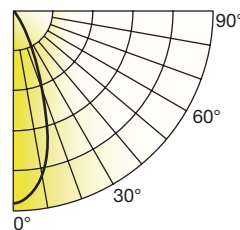

Degree	Candela
0	910
5	904
15	465
25	121
35	81
45	31