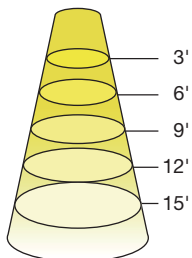

6MR16DIM/827FL35/R

Diameter	Footcandles
1.9	150
3.8	38
5.7	17
7.6	9
9.5	6