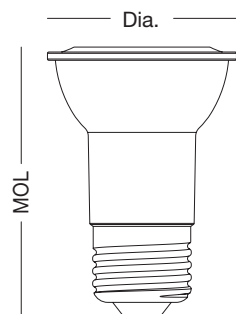

SPECIFICATIONS

Product	Model	Equiv.	Wattage (W)	CCT	Lumens	Efficacy (LPW)	Input Voltage	Beam Angle	CBCP (cd)	CRI	Dim.*	Power Factor	Base	Fixture Rating	Cert.
40713	3MR11/827NF30	20W	3	2700K	200	67	12V	NF 30°	600	82	No	0.9	GU4	Enclosed	-
40715	3MR11/840NF30	20W	3	4000K	220	73	12V	NF 30°	620	82	No	0.9	GU4	Enclosed	-
58285	6MR16DIM/827FL35/35W/R	35W	6	2700K	425	71	12V	FL 35°	910	82	Yes	0.9	GU5.3	Enclosed	ES
58286	6MR16DIM/830FL35/35W/R	35W	6	3000K	450	75	12V	FL 35°	910	82	Yes	0.9	GU5.3	Enclosed	ES
57984	6MR16DIM/827FL35/R	50W	6	2700K	480	80	12V	FL 35°	1350	82	Yes	0.9	GU5.3	Enclosed	ES
57985	6MR16DIM/830FL35/R	50W	6	3000K	500	83	12V	FL 35°	1400	82	Yes	0.9	GU5.3	Enclosed	ES
57986	6MR16DIM/840FL35/R	50W	6	4000K	520	86	12V	FL 35°	1450	82	Yes	0.9	GU5.3	Enclosed	ES
57987	6GU10DIM/827FL35/R	50W	6	2700K	480	80	120V	FL 35°	1000	82	Yes	0.9	GU10	Enclosed	ES
57988	6GU10DIM/830FL35/R	50W	6	3000K	500	83	120V	FL 35°	1050	82	Yes	0.9	GU10	Enclosed	ES
57990	6PAR16DIM/827FL35/R	60W	6	2700K	480	80	120V	FL 35°	1000	82	Yes	0.9	E26	Enclosed	ES
57991	6PAR16DIM/830FL35/R	60W	6	3000K	500	83	120V	FL 35°	1050	82	Yes	0.9	E26	Enclosed	ES

* This lamp might not be compatible with all dimmers and low-voltage transformers. Please visit www.greencreative.com for compatibility information.

Value Select MR Family

DIMENSIONS & WEIGHT

Model	Base	MOL	Dia.	Weight
3MR11/827NF30	GU4	1-1/2"	1-3/8"	0.07lb
3MR11/840NF30	GU4	1-1/2"	1-3/8"	0.07lb

Model	Base	MOL	Dia.	Weight
6MR16DIM/827FL35/35W/R	GU5.3	1-15/16"	1-15/16"	0.09lb
6MR16DIM/830FL35/35W/R	GU5.3	1-15/16"	1-15/16"	0.09lb
6MR16DIM/827FL35/R	GU5.3	1-15/16"	1-15/16"	0.10lb
6MR16DIM/830FL35/R	GU5.3	1-15/16"	1-15/16"	0.10lb
6MR16DIM/840FL35/R	GU5.3	1-15/16"	1-15/16"	0.10lb

Model	Base	MOL	Dia.	Weight
6GU10DIM/827FL35/R	GU10	2-1/8"	1-15/16"	0.09lb
6GU10DIM/830FL35/R	GU10	2-1/8"	1-15/16"	0.09lb

Model	Base	MOL	Dia.	Weight
6PAR16DIM/827FL35/R	E26	2-13/16"	1-15/16"	0.10lb
6PAR16DIM/827FL35/R	E26	2-13/16"	1-15/16"	0.10lb