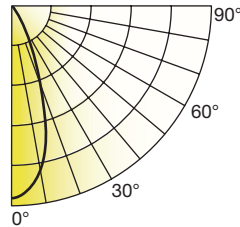

Value Select MR Family

ILLUMINANCE & CANDELA DISTRIBUTION

3MR11/827NF30

Diameter	Footcandles
1.6	67
3.2	17
4.8	7
6.4	4
8.0	3

3MR11/840NF30

Diameter	Footcandles
1.6	69
3.2	17
4.8	8
6.4	4
8.0	3

Degree	Candela
0	600
5	563
15	316
25	99
35	25
45	9