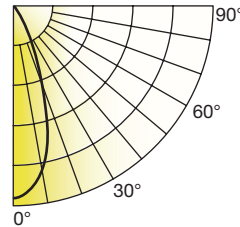

Value Select MR Family

ILLUMINANCE & CANDELA DISTRIBUTION

3MR11/827NF30

Diameter	Footcandles
1.6	67
3.2	17
4.8	7
6.4	4
8.0	3

3MR11/840NF30

Diameter	Footcandles
1.6	69
3.2	17
4.8	8
6.4	4
8.0	3

Degree	Candela
0	600
5	563
15	316
25	99
35	25
45	9