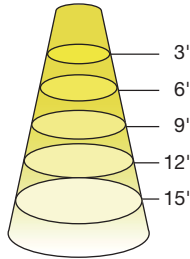

6PAR16DIM/827/FL35/R

Diameter	Footcandles
1.9	111
3.8	28
5.7	12
7.6	7
9.5	4