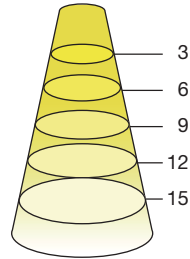

6MR16DIM/840FL35/R

Diameter	Footcandles
1.9	161
3.8	40
5.7	18
7.6	10
9.5	6

Degree	Candela
0	1350
5	1293
15	650
25	147
35	33
45	11

Degree	Candela
0	1400
5	1341
15	674
25	153
35	34
45	11

Degree	Candela
0	1450
5	1389
15	698
25	158
35	36
45	12

Value Select MR Family

ILLUMINANCE & CANDELA DISTRIBUTION

6GU10DIM/827FL35/R

Diameter	Footcandles
1.9	111
3.8	28
5.7	12
7.6	7
9.5	4

6GU10DIM/827FL35/R

Diameter	Footcandles
1.9	111
3.8	28
5.7	12
7.6	7
9.5	4

Degree	Candela
0	910
5	904
15	465
25	121
35	81
45	31

Degree	Candela
0	910
5	904
15	465
25	121
35	81
45	31

6PAR16DIM/827/FL35/R

Diameter	Footcandles
1.9	111
3.8	28
5.7	12
7.6	7
9.5	4

6PAR16DIM/830/FL35/R

Diameter	Footcandles
1.9	117
3.8	29
5.7	13
7.6	7
9.5	5

Degree	Candela
0	1000
5	978
15	371
25	156
35	70
45	30

Degree	Candela
0	1050
5	1027
15	390
25	164
35	73
45	31