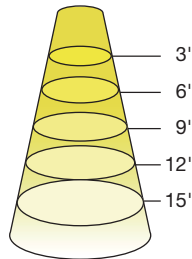

Model	Base	MOL	Dia.	Weight
6MR16DIM/827FL35/35W/R	GU5.3	1-15/16"	1-15/16"	0.09lb
6MR16DIM/830FL35/35W/R	GU5.3	1-15/16"	1-15/16"	0.09lb
6MR16DIM/827FL35/R	GU5.3	1-15/16"	1-15/16"	0.10lb
6MR16DIM/830FL35/R	GU5.3	1-15/16"	1-15/16"	0.10lb
6MR16DIM/840FL35/R	GU5.3	1-15/16"	1-15/16"	0.10lb

Model	Base	MOL	Dia.	Weight
6GU10DIM/827FL35/R	GU10	2-1/8"	1-15/16"	0.09lb
6GU10DIM/830FL35/R	GU10	2-1/8"	1-15/16"	0.09lb

Model	Base	MOL	Dia.	Weight
6PAR16DIM/827FL35/R	E26	2-13/16"	1-15/16"	0.10lb
6PAR16DIM/827FL35/R	E26	2-13/16"	1-15/16"	0.10lb

Value Select MR Family

ILLUMINANCE & CANDELA DISTRIBUTION

3MR11/827NF30

Diameter	Footcandles
1.6	67
3.2	17
4.8	7
6.4	4
8.0	3

3MR11/840NF30

Diameter	Footcandles
1.6	69
3.2	17
4.8	8
6.4	4
8.0	3

Degree	Candela
0	600
5	563
15	316
25	99
35	25
45	9

Degree	Candela
0	620
5	583
15	326
25	102
35	26
45	9

6MR16DIM/827FL35/35W/R

Diameter	Footcandles
1.9	101
3.8	25
5.7	11
7.6	6
9.5	4

6MR16DIM/830FL35/35W/R

Diameter	Footcandles
1.9	101
3.8	25
5.7	11
7.6	6
9.5	4