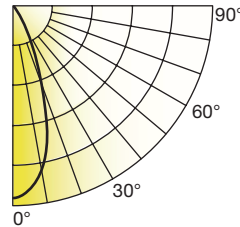

Degree	Candela
0	910
5	904
15	465
25	121
35	81
45	31