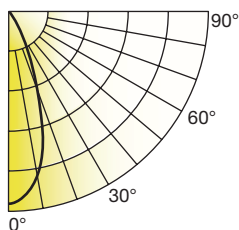

Degree	Candela
0	1350
5	1293
15	650
25	147
35	33
45	11