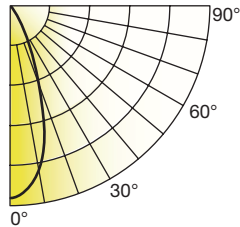

Value Select MR Family

ILLUMINANCE & CANDELA DISTRIBUTION

6GU10DIM/827FL35/R

Diameter	Footcandles
1.9	111
3.8	28
5.7	12
7.6	7
9.5	4

6GU10DIM/827FL35/R

Diameter	Footcandles
1.9	111
3.8	28
5.7	12
7.6	7
9.5	4