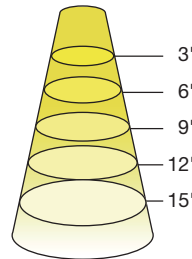

6MR16DIM/830FL35/35W/R

Diameter	Footcandles
1.9	101
3.8	25
5.7	11
7.6	6
9.5	4