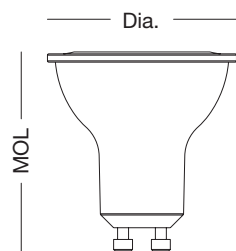

SPECIFICATIONS

Product	Model	Equiv.	Wattage (W)	CCT	Lumens	Efficacy (LPW)	Input Voltage	Beam Angle	CBCP (cd)	CRI	Dim.*	Power Factor	Base	Fixture Rating	Cert.
40713	3MR11/827NF30	20W	3	2700K	200	67	12V	NF 30°	600	82	No	0.9	GU4	Enclosed	-
40715	3MR11/840NF30	20W	3	4000K	220	73	12V	NF 30°	620	82	No	0.9	GU4	Enclosed	-
58285	6MR16DIM/827FL35/35W/R	35W	6	2700K	425	71	12V	FL 35°	910	82	Yes	0.9	GU5.3	Enclosed	ES
58286	6MR16DIM/830FL35/35W/R	35W	6	3000K	450	75	12V	FL 35°	910	82	Yes	0.9	GU5.3	Enclosed	ES
57984	6MR16DIM/827FL35/R	50W	6	2700K	480	80	12V	FL 35°	1350	82	Yes	0.9	GU5.3	Enclosed	ES
57985	6MR16DIM/830FL35/R	50W	6	3000K	500	83	12V	FL 35°	1400	82	Yes	0.9	GU5.3	Enclosed	ES
57986	6MR16DIM/840FL35/R	50W	6	4000K	520	86	12V	FL 35°	1450	82	Yes	0.9	GU5.3	Enclosed	ES
57987	6GU10DIM/827FL35/R	50W	6	2700K	480	80	120V	FL 35°	1000	82	Yes	0.9	GU10	Enclosed	ES
57988	6GU10DIM/830FL35/R	50W	6	3000K	500	83	120V	FL 35°	1050	82	Yes	0.9	GU10	Enclosed	ES
57990	6PAR16DIM/827FL35/R	60W	6	2700K	480	80	120V	FL 35°	1000	82	Yes	0.9	E26	Enclosed	ES
57991	6PAR16DIM/830FL35/R	60W	6	3000K	500	83	120V	FL 35°	1050	82	Yes	0.9	E26	Enclosed	ES

* This lamp might not be compatible with all dimmers and low-voltage transformers. Please visit www.greencreative.com for compatibility information.

Value Select MR Family

DIMENSIONS & WEIGHT

Model	Base	MOL	Dia.	Weight
3MR11/827NF30	GU4	1-1/2"	1-3/8"	0.07lb
3MR11/840NF30	GU4	1-1/2"	1-3/8"	0.07lb

Model	Base	MOL	Dia.	Weight
6MR16DIM/827FL35/35W/R	GU5.3	1-15/16"	1-15/16"	0.09lb
6MR16DIM/830FL35/35W/R	GU5.3	1-15/16"	1-15/16"	0.09lb
6MR16DIM/827FL35/R	GU5.3	1-15/16"	1-15/16"	0.10lb
6MR16DIM/830FL35/R	GU5.3	1-15/16"	1-15/16"	0.10lb
6MR16DIM/840FL35/R	GU5.3	1-15/16"	1-15/16"	0.10lb

Model	Base	MOL	Dia.	Weight
6GU10DIM/827FL35/R	GU10	2-1/8"	1-15/16"	0.09lb
6GU10DIM/830FL35/R	GU10	2-1/8"	1-15/16"	0.09lb

Model	Base	MOL	Dia.	Weight
6PAR16DIM/827FL35/R	E26	2-13/16"	1-15/16"	0.10lb
6PAR16DIM/827FL35/R	E26	2-13/16"	1-15/16"	0.10lb