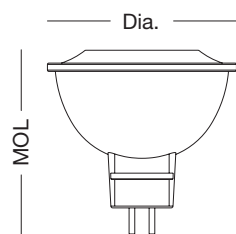

SPECIFICATIONS

Product	Model	Equiv.	Wattage (W)	CCT	Lumens	Efficacy (LPW)	Input Voltage	Beam Angle	CBCP (cd)	CRI	Dim.*	Power Factor	Base	Fixture Rating	Cert.
40713	3MR11/827NF30	20W	3	2700K	200	67	12V	NF 30°	600	82	No	0.9	GU4	Enclosed	-
40715	3MR11/840NF30	20W	3	4000K	220	73	12V	NF 30°	620	82	No	0.9	GU4	Enclosed	-
58285	6MR16DIM/827FL35/35W/R	35W	6	2700K	425	71	12V	FL 35°	910	82	Yes	0.9	GU5.3	Enclosed	ES
58286	6MR16DIM/830FL35/35W/R	35W	6	3000K	450	75	12V	FL 35°	910	82	Yes	0.9	GU5.3	Enclosed	ES
57984	6MR16DIM/827FL35/R	50W	6	2700K	480	80	12V	FL 35°	1350	82	Yes	0.9	GU5.3	Enclosed	ES
57985	6MR16DIM/830FL35/R	50W	6	3000K	500	83	12V	FL 35°	1400	82	Yes	0.9	GU5.3	Enclosed	ES
57986	6MR16DIM/840FL35/R	50W	6	4000K	520	86	12V	FL 35°	1450	82	Yes	0.9	GU5.3	Enclosed	ES
57987	6GU10DIM/827FL35/R	50W	6	2700K	480	80	120V	FL 35°	1000	82	Yes	0.9	GU10	Enclosed	ES
57988	6GU10DIM/830FL35/R	50W	6	3000K	500	83	120V	FL 35°	1050	82	Yes	0.9	GU10	Enclosed	ES
57990	6PAR16DIM/827FL35/R	60W	6	2700K	480	80	120V	FL 35°	1000	82	Yes	0.9	E26	Enclosed	ES
57991	6PAR16DIM/830FL35/R	60W	6	3000K	500	83	120V	FL 35°	1050	82	Yes	0.9	E26	Enclosed	ES

* This lamp might not be compatible with all dimmers and low-voltage transformers. Please visit www.greencreative.com for compatibility information.

Value Select MR Family

DIMENSIONS & WEIGHT

Model	Base	MOL	Dia.	Weight
3MR11/827NF30	GU4	1-1/2"	1-3/8"	0.07lb
3MR11/840NF30	GU4	1-1/2"	1-3/8"	0.07lb

Model	Base	MOL	Dia.	Weight
6MR16DIM/827FL35/35W/R	GU5.3	1-15/16"	1-15/16"	0.09lb
6MR16DIM/830FL35/35W/R	GU5.3	1-15/16"	1-15/16"	0.09lb
6MR16DIM/827FL35/R	GU5.3	1-15/16"	1-15/16"	0.10lb
6MR16DIM/830FL35/R	GU5.3	1-15/16"	1-15/16"	0.10lb
6MR16DIM/840FL35/R	GU5.3	1-15/16"	1-15/16"	0.10lb

Model	Base	MOL	Dia.	Weight
6GU10DIM/827FL35/R	GU10	2-1/8"	1-15/16"	0.09lb
6GU10DIM/830FL35/R	GU10	2-1/8"	1-15/16"	0.09lb

Model	Base	MOL	Dia.	Weight
6PAR16DIM/827FL35/R	E26	2-13/16"	1-15/16"	0.10lb
6PAR16DIM/827FL35/R	E26	2-13/16"	1-15/16"	0.10lb