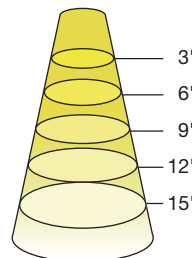

6MR16DIM/840FL35/R

Diameter	Footcandles
1.9	161
3.8	40
5.7	18
7.6	10
9.5	6