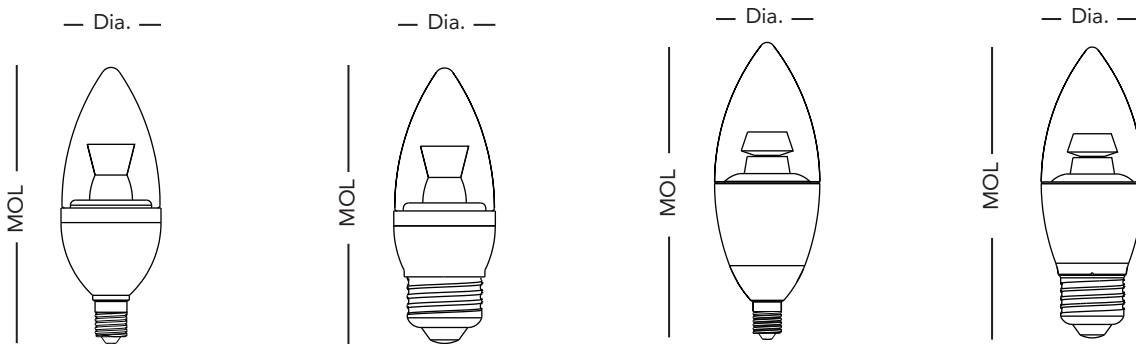

Project Name:	Type:
Part Number:	Date:

CANDLE 4W & 6.5W

FEATURES

- Suitable to replace 40W and 60W Incandescent
- Energy efficient alternative to incandescent candle lighting
- Vintage candle look fits all decorative applications
- Smooth dimming with existing dimmers
- Suitable for use in damp locations
- Lamp ambient temperature: -4°F to 104°F (-20°C to 40°C)
- Fixture operating temperature: -4°F to 95°F (-20°C to 35°C)
- Rated Lifetime (L70): 25,000hrs
- 3 year limited warranty

SPECIFICATIONS

Product	Model	Equiv.	CCT	Base	Wattage	Lumens	Efficacy (LPW)	Power Factor	Beam Angle	Input Voltage	CRI	Dim.*	Fixture Rating	ES
34928	4B11DIM/827	40W	2700K	E12	4	300	75	0.9	110°	120V	82	Yes	Non-enclosed	✓
34929	4B11DIM/827/E26	40W	2700K	E26	4	300	75	0.9	110°	120V	82	Yes	Non-enclosed	✓
34930	6.5B13DIM/827	60W	2700K	E12	6.5	500	77	0.9	230°	120V	82	Yes	Non-enclosed	✓
34931	6.5B13DIM/827/E26	60W	2700K	E26	6.5	500	77	0.9	230°	120V	82	Yes	Non-enclosed	✓

* This lamp might not be compatible with all dimmers. Please visit www.greencreative.com for compatibility information.

DIMENSION & WEIGHT

Model	Base	MOL	Dia.	Weight
4B11DIM/827	E12	3-13/16"	1-3/8"	0.07lb
4B11DIM/827/E26	E26	3-13/16"	1-3/8"	0.07lb
6.5B13DIM/827	E12	4-11/16"	1-5/8"	0.14lb
6.5B13DIM/827/E26	E26	4-11/16"	1-5/8"	0.14lb