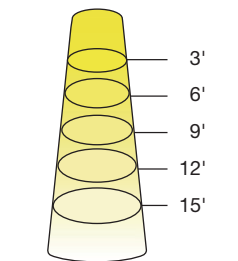

Model	Base	MOL	Dia.	Weight
5.5GU10DIM/927FL35	GU10	2.05"	1.97"	0.09lb
5.5GU10DIM/930FL35	GU10	2.05"	1.97"	0.09lb

Model	Base	MOL	Dia.	Weight
7MR16DIM/927SP15	GU5.3	1.88"	1.97"	0.11lb
7.5MR16DIM/927NF25	GU5.3	1.88"	1.97"	0.11lb
7.5MR16DIM/927FL35	GU5.3	1.88"	1.97"	0.11lb
7MR16DIM/930SP15	GU5.3	1.88"	1.97"	0.11lb
7.5MR16DIM/930NF25	GU5.3	1.88"	1.97"	0.11lb
7.5MR16DIM/930FL35	GU5.3	1.88"	1.97"	0.11lb

MR FAMILY

ILLUMINANCE & CANDELA DISTRIBUTION

7MR16DIM/927FL35

Diameter	Footcandles
1.9	150
3.8	38
5.7	17
7.6	9
9.5	6

Degree	Candela
0	1350
5	1309
15	853
25	247
35	49
45	13

7MR16DIM/930FL35

Diameter	Footcandles
1.9	156
3.8	39
5.7	17
7.6	10
9.5	6

Degree	Candela
0	1400
5	1357
15	884
25	256
35	51
45	13

7MR16DIM/940FL35

Diameter	Footcandles
1.9	161
3.8	40
5.7	18
7.6	10
9.5	6

Degree	Candela
0	1450
5	1406
15	916
25	265
35	52
45	14

5.5GU10DIM/927FL35

Diameter	Footcandles
1.9	89
3.8	22
5.7	10
7.6	6
9.5	4

Degree	Candela
0	800
5	760
15	524
25	255
35	120
45	55

5.5GU10DIM/930FL35

Diameter	Footcandles
1.9	94
3.8	24
5.7	10
7.6	6
9.5	4

Degree	Candela
0	850
5	807
15	556
25	271
35	128
45	58

7MR16DIM/930SP15

Diameter	Footcandles
0.8	650
1.6	163
2.4	72
3.2	41
3.9	26