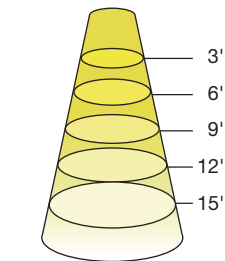

* This lamp might not be compatible with all dimmers and low-voltage transformers. Please visit www.greencreative.com for compatibility information.

MR FAMILY

DIMENSIONS & WEIGHT

Model	Base	MOL	Dia.	Weight
7MR16DIM/927FL35	GU5.3	1.91"	1.97"	0.09lb
7MR16DIM/930FL35	GU5.3	1.91"	1.97"	0.09lb
7MR16DIM/940FL35	GU5.3	1.91"	1.97"	0.09lb

Model	Base	MOL	Dia.	Weight
5.5GU10DIM/927FL35	GU10	2.05"	1.97"	0.09lb
5.5GU10DIM/930FL35	GU10	2.05"	1.97"	0.09lb

Model	Base	MOL	Dia.	Weight
7MR16DIM/927SP15	GU5.3	1.88"	1.97"	0.11lb
7.5MR16DIM/927NF25	GU5.3	1.88"	1.97"	0.11lb
7.5MR16DIM/927FL35	GU5.3	1.88"	1.97"	0.11lb
7MR16DIM/930SP15	GU5.3	1.88"	1.97"	0.11lb
7.5MR16DIM/930NF25	GU5.3	1.88"	1.97"	0.11lb
7.5MR16DIM/930FL35	GU5.3	1.88"	1.97"	0.11lb

MR FAMILY

ILLUMINANCE & CANDELA DISTRIBUTION

7MR16DIM/927FL35

Diameter	Footcandles
1.9	150
3.8	38
5.7	17
7.6	9
9.5	6

Degree	Candela
0	1350
5	1309
15	853
25	247
35	49
45	13

7MR16DIM/930FL35

Diameter	Footcandles
1.9	156
3.8	39
5.7	17
7.6	10
9.5	6

Degree	Candela
0	1400
5	1357
15	884
25	256
35	51
45	13

7MR16DIM/940FL35

Diameter	Footcandles
1.9	161
3.8	40
5.7	18
7.6	10
9.5	6

Degree	Candela
0	1450
5	1406
15	916
25	265
35	52
45	14

5.5GU10DIM/927FL35

Diameter	Footcandles
1.9	89
3.8	22
5.7	10
7.6	6
9.5	4