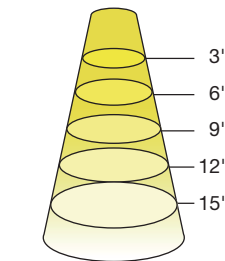

5.5GU10DIM/930FL35

Diameter	Footcandles
1.9	94
3.8	24
5.7	10
7.6	6
9.5	4