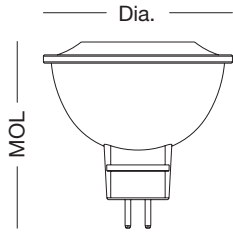

SPECIFICATIONS

Product	Model	Equiv.	Wattage (W)	CCT	Lumens	Efficacy (LPW)	Input Voltage	Beam Angle	CBCP (cd)	CRI	Dim.*	Power Factor	Base	Warranty	Cert.
98151	5.5GU10DIM/927FL35	50W	5.5	2700K	450	82	120V	FL 35°	800	92	Yes	0.9	GU10	3 years	ES / JA8 / T20
98152	5.5GU10DIM/930FL35	50W	5.5	3000K	470	85	120V	FL 35°	850	92	Yes	0.9	GU10	3 years	ES / JA8 / T20
98153	7MR16DIM/927FL35	50W	7	2700K	530	76	12V	FL 35°	1350	92	Yes	0.9	GU5.3	5 years	ES / JA8 / T20
98154	7MR16DIM/930FL35	50W	7	3000K	550	79	12V	FL 35°	1400	92	Yes	0.9	GU5.3	5 years	ES / JA8 / T20
98155	7MR16DIM/940FL35	50W	7	4000K	570	81	12V	FL 35°	1450	92	Yes	0.9	GU5.3	5 years	ES / T20
98481	7MR16DIM/927SP15	75W	7	2700K	580	83	12V	SP 15°	5850	92	Yes	0.9	GU5.3	3 years	ES / JA8 / T20
98482	7.5MR16DIM/927NF25	75W	7.5	2700K	580	77	12V	NF 25°	2800	92	Yes	0.9	GU5.3	5 years	ES / JA8 / T20
98483	7.5MR16DIM/927FL35	75W	7.5	2700K	580	77	12V	FL 35°	1600	92	Yes	0.9	GU5.3	5 years	ES / JA8 / T20
98484	7MR16DIM/930SP15	75W	7	3000K	580	83	12V	SP 15°	5850	92	Yes	0.9	GU5.3	3 years	ES / JA8 / T20
98485	7.5MR16DIM/930NF25	75W	7.5	3000K	580	77	12V	NF 25°	2800	92	Yes	0.9	GU5.3	5 years	ES / JA8 / T20
98486	7.5MR16DIM/930FL35	75W	7.5	3000K	580	77	12V	FL 35°	1600	92	Yes	0.9	GU5.3	5 years	ES / JA8 / T20

* This lamp might not be compatible with all dimmers and low-voltage transformers. Please visit www.greencreative.com for compatibility information.

MR FAMILY

DIMENSIONS & WEIGHT

Model	Base	MOL	Dia.	Weight
7MR16DIM/927FL35	GU5.3	1.91"	1.97"	0.09lb
7MR16DIM/930FL35	GU5.3	1.91"	1.97"	0.09lb
7MR16DIM/940FL35	GU5.3	1.91"	1.97"	0.09lb

Model	Base	MOL	Dia.	Weight
5.5GU10DIM/927FL35	GU10	2.05"	1.97"	0.09lb
5.5GU10DIM/930FL35	GU10	2.05"	1.97"	0.09lb

Model	Base	MOL	Dia.	Weight
7MR16DIM/927SP15	GU5.3	1.88"	1.97"	0.11lb
7.5MR16DIM/927NF25	GU5.3	1.88"	1.97"	0.11lb
7.5MR16DIM/927FL35	GU5.3	1.88"	1.97"	0.11lb
7MR16DIM/930SP15	GU5.3	1.88"	1.97"	0.11lb
7.5MR16DIM/930NF25	GU5.3	1.88"	1.97"	0.11lb
7.5MR16DIM/930FL35	GU5.3	1.88"	1.97"	0.11lb