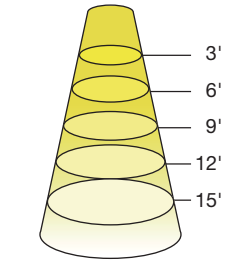

* This lamp might not be compatible with all dimmers and low-voltage transformers. Please visit www.greencreative.com for compatibility information.

MR FAMILY

DIMENSIONS & WEIGHT

Model	Base	MOL	Dia.	Weight
7MR16DIM/927FL35	GU5.3	1.91"	1.97"	0.09lb
7MR16DIM/930FL35	GU5.3	1.91"	1.97"	0.09lb
7MR16DIM/940FL35	GU5.3	1.91"	1.97"	0.09lb

Model	Base	MOL	Dia.	Weight
5.5GU10DIM/927FL35	GU10	2.05"	1.97"	0.09lb
5.5GU10DIM/930FL35	GU10	2.05"	1.97"	0.09lb

Model	Base	MOL	Dia.	Weight
7MR16DIM/927SP15	GU5.3	1.88"	1.97"	0.11lb
7.5MR16DIM/927NF25	GU5.3	1.88"	1.97"	0.11lb
7.5MR16DIM/927FL35	GU5.3	1.88"	1.97"	0.11lb
7MR16DIM/930SP15	GU5.3	1.88"	1.97"	0.11lb
7.5MR16DIM/930NF25	GU5.3	1.88"	1.97"	0.11lb
7.5MR16DIM/930FL35	GU5.3	1.88"	1.97"	0.11lb

MR FAMILY

ILLUMINANCE & CANDELA DISTRIBUTION

7MR16DIM/927FL35

Diameter	Footcandles
1.9	150
3.8	38
5.7	17
7.6	9
9.5	6

Degree	Candela
0	1350
5	1309
15	853
25	247
35	49
45	13

7MR16DIM/930FL35

Diameter	Footcandles
1.9	156
3.8	39
5.7	17
7.6	10
9.5	6

Degree	Candela
0	1400
5	1357
15	884
25	256
35	51
45	13

7MR16DIM/940FL35

Diameter	Footcandles
1.9	161
3.8	40
5.7	18
7.6	10
9.5	6

Degree	Candela
0	1450
5	1406
15	916
25	265
35	52
45	14

5.5GU10DIM/927FL35

Diameter	Footcandles
1.9	89
3.8	22
5.7	10
7.6	6
9.5	4