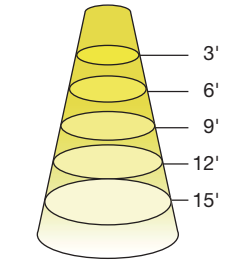

* This lamp might not be compatible with all dimmers and low-voltage transformers. Please visit www.greencreative.com for compatibility information.

MR FAMILY

DIMENSIONS & WEIGHT

Model	Base	MOL	Dia.	Weight
7MR16DIM/927FL35	GU5.3	1.91"	1.97"	0.09lb
7MR16DIM/930FL35	GU5.3	1.91"	1.97"	0.09lb
7MR16DIM/940FL35	GU5.3	1.91"	1.97"	0.09lb

Model	Base	MOL	Dia.	Weight
5.5GU10DIM/927FL35	GU10	2.05"	1.97"	0.09lb
5.5GU10DIM/930FL35	GU10	2.05"	1.97"	0.09lb

Model	Base	MOL	Dia.	Weight
7MR16DIM/927SP15	GU5.3	1.88"	1.97"	0.11lb
7.5MR16DIM/927NF25	GU5.3	1.88"	1.97"	0.11lb
7.5MR16DIM/927FL35	GU5.3	1.88"	1.97"	0.11lb
7MR16DIM/930SP15	GU5.3	1.88"	1.97"	0.11lb
7.5MR16DIM/930NF25	GU5.3	1.88"	1.97"	0.11lb
7.5MR16DIM/930FL35	GU5.3	1.88"	1.97"	0.11lb

MR FAMILY

ILLUMINANCE & CANDELA DISTRIBUTION

7MR16DIM/927FL35

Diameter	Footcandles
1.9	150
3.8	38
5.7	17
7.6	9
9.5	6

Degree	Candela
0	1350
5	1309
15	853
25	247
35	49
45	13

7MR16DIM/930FL35

Diameter	Footcandles
1.9	156
3.8	39
5.7	17
7.6	10
9.5	6