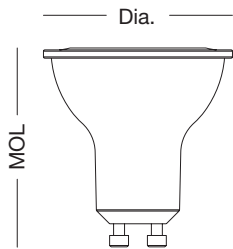

SPECIFICATIONS

Product	Model	Equiv.	Wattage (W)	CCT	Lumens	Efficacy (LPW)	Input Voltage	Beam Angle	CBCP (cd)	CRI	Dim.*	Power Factor	Base	Warranty	Cert.
98151	5.5GU10DIM/927FL35	50W	5.5	2700K	450	82	120V	FL 35°	800	92	Yes	0.9	GU10	3 years	ES / JA8 / T20
98152	5.5GU10DIM/930FL35	50W	5.5	3000K	470	85	120V	FL 35°	850	92	Yes	0.9	GU10	3 years	ES / JA8 / T20
98153	7MR16DIM/927FL35	50W	7	2700K	530	76	12V	FL 35°	1350	92	Yes	0.9	GU5.3	5 years	ES / JA8 / T20
98154	7MR16DIM/930FL35	50W	7	3000K	550	79	12V	FL 35°	1400	92	Yes	0.9	GU5.3	5 years	ES / JA8 / T20
98155	7MR16DIM/940FL35	50W	7	4000K	570	81	12V	FL 35°	1450	92	Yes	0.9	GU5.3	5 years	ES / T20
98481	7MR16DIM/927SP15	75W	7	2700K	580	83	12V	SP 15°	5850	92	Yes	0.9	GU5.3	3 years	ES / JA8 / T20
98482	7.5MR16DIM/927NF25	75W	7.5	2700K	580	77	12V	NF 25°	2800	92	Yes	0.9	GU5.3	5 years	ES / JA8 / T20
98483	7.5MR16DIM/927FL35	75W	7.5	2700K	580	77	12V	FL 35°	1600	92	Yes	0.9	GU5.3	5 years	ES / JA8 / T20
98484	7MR16DIM/930SP15	75W	7	3000K	580	83	12V	SP 15°	5850	92	Yes	0.9	GU5.3	3 years	ES / JA8 / T20
98485	7.5MR16DIM/930NF25	75W	7.5	3000K	580	77	12V	NF 25°	2800	92	Yes	0.9	GU5.3	5 years	ES / JA8 / T20
98486	7.5MR16DIM/930FL35	75W	7.5	3000K	580	77	12V	FL 35°	1600	92	Yes	0.9	GU5.3	5 years	ES / JA8 / T20

* This lamp might not be compatible with all dimmers and low-voltage transformers. Please visit www.greencreative.com for compatibility information.

MR FAMILY

DIMENSIONS & WEIGHT

Model	Base	MOL	Dia.	Weight
7MR16DIM/927FL35	GU5.3	1.91"	1.97"	0.09lb
7MR16DIM/930FL35	GU5.3	1.91"	1.97"	0.09lb
7MR16DIM/940FL35	GU5.3	1.91"	1.97"	0.09lb

Model	Base	MOL	Dia.	Weight
5.5GU10DIM/927FL35	GU10	2.05"	1.97"	0.09lb
5.5GU10DIM/930FL35	GU10	2.05"	1.97"	0.09lb

Model	Base	MOL	Dia.	Weight
7MR16DIM/927SP15	GU5.3	1.88"	1.97"	0.11lb
7.5MR16DIM/927NF25	GU5.3	1.88"	1.97"	0.11lb
7.5MR16DIM/927FL35	GU5.3	1.88"	1.97"	0.11lb
7MR16DIM/930SP15	GU5.3	1.88"	1.97"	0.11lb
7.5MR16DIM/930NF25	GU5.3	1.88"	1.97"	0.11lb
7.5MR16DIM/930FL35	GU5.3	1.88"	1.97"	0.11lb