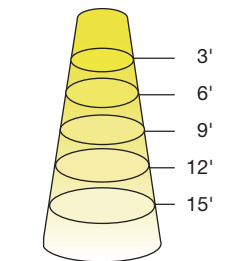

7.5MR16DIM/930NF25

Diameter	Footcandles
1.3	311
2.7	78
4.0	35
6.3	19
6.7	12