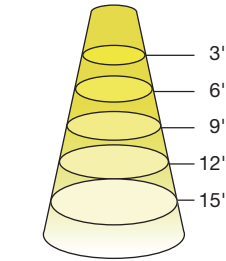

* This lamp might not be compatible with all dimmers and low-voltage transformers. Please visit www.greencreative.com for compatibility information.

MR FAMILY

DIMENSIONS & WEIGHT

Model	Base	MOL	Dia.	Weight
7MR16DIM/927FL35	GU5.3	1.91"	1.97"	0.09lb
7MR16DIM/930FL35	GU5.3	1.91"	1.97"	0.09lb
7MR16DIM/940FL35	GU5.3	1.91"	1.97"	0.09lb

Model	Base	MOL	Dia.	Weight
5.5GU10DIM/927FL35	GU10	2.05"	1.97"	0.09lb
5.5GU10DIM/930FL35	GU10	2.05"	1.97"	0.09lb

Model	Base	MOL	Dia.	Weight
7MR16DIM/927SP15	GU5.3	1.88"	1.97"	0.11lb
7.5MR16DIM/927NF25	GU5.3	1.88"	1.97"	0.11lb
7.5MR16DIM/927FL35	GU5.3	1.88"	1.97"	0.11lb
7MR16DIM/930SP15	GU5.3	1.88"	1.97"	0.11lb
7.5MR16DIM/930NF25	GU5.3	1.88"	1.97"	0.11lb
7.5MR16DIM/930FL35	GU5.3	1.88"	1.97"	0.11lb

MR FAMILY

ILLUMINANCE & CANDELA DISTRIBUTION

7MR16DIM/927FL35

Diameter	Footcandles
1.9	150
3.8	38
5.7	17
7.6	9
9.5	6

Degree	Candela
0	1350
5	1309
15	853
25	247
35	49
45	13

7MR16DIM/930FL35

Diameter	Footcandles
1.9	156
3.8	39
5.7	17
7.6	10
9.5	6

Degree	Candela
0	1400
5	1357
15	884
25	256
35	51
45	13

7MR16DIM/940FL35

Diameter	Footcandles
1.9	161
3.8	40
5.7	18
7.6	10
9.5	6

Degree	Candela
0	1450
5	1406
15	916
25	265
35	52
45	14

5.5GU10DIM/927FL35

Diameter	Footcandles
1.9	89
3.8	22
5.7	10
7.6	6
9.5	4