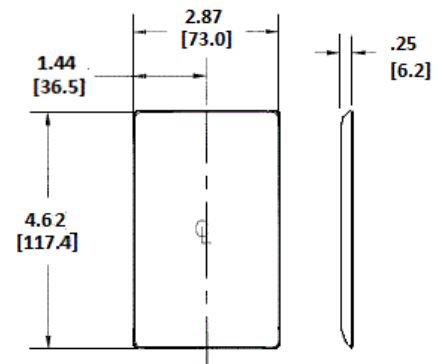

Ordering Information

Description	Color	UPC	Catalog Number
Nylon, 1-gang, duplex	Brown	883778102073	NP8

Listings

Listed to UL Standard
Certified to CSA Standard

Specifications

Accessory	Wall Plate
Material	Nylon
Plate Type	1-Gang
Plate Openings	Duplex
Thickness	.06" (1.5)
Mounting Screws	Steel painted
Finish	Smooth