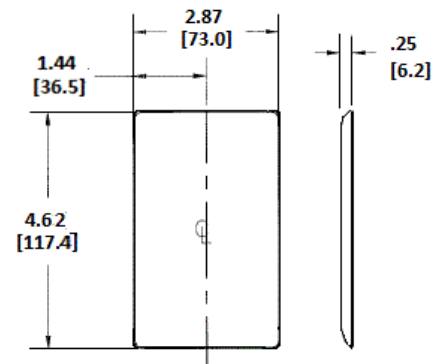

Features

- Captive screw holds mounting screw in place
- Pre-inserted captive screws for faster assembly

Ordering Information

Description	Device Color	UPC	Catalog Number
Duplex Plates, 1-Gang, Standard Size, Red Nylon	Red	883778102134	NP8R

Listings

UL Standard 514D
UL Files #E31999, E92074
CSA Standard C22.2 No. 42.1

Specifications

Size	1-Gang
Height	4.63" (117.6)
Width	2.88" (73.2)
Thickness	.06 in. (1.5)
Mounting Screw	Steel

Performance

Environmental	
Appearance	Smooth
Operating Temperature	-40°C to 85°C

Resources

Customer Use Drawing
eCatalog