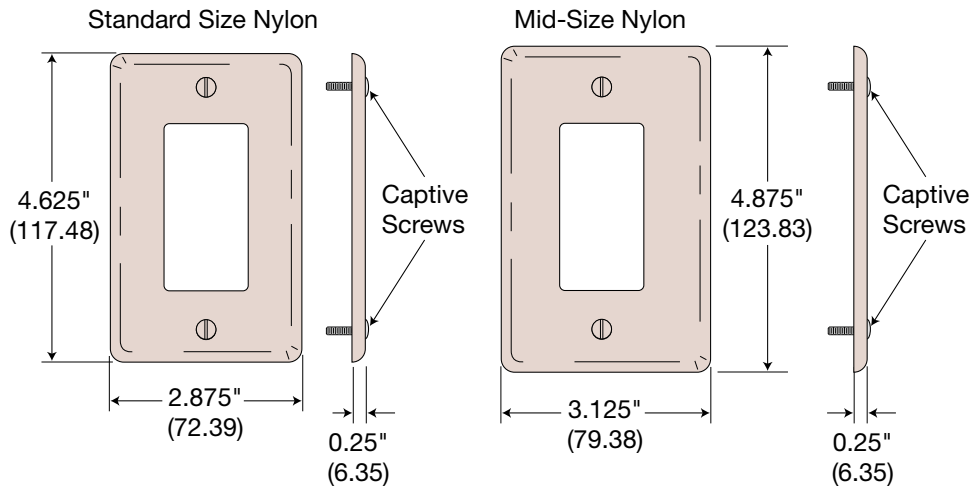

## Advantages

Nylon wallplates are designed for durability and easy cleaning. Standard sized wallplates are  $\frac{1}{8}$ " larger to give you that extra coverage to hide rough box openings. The depth is  $\frac{1}{4}$ " so that it will comfortably fit over the device even on imperfect installations or on retrofit work.