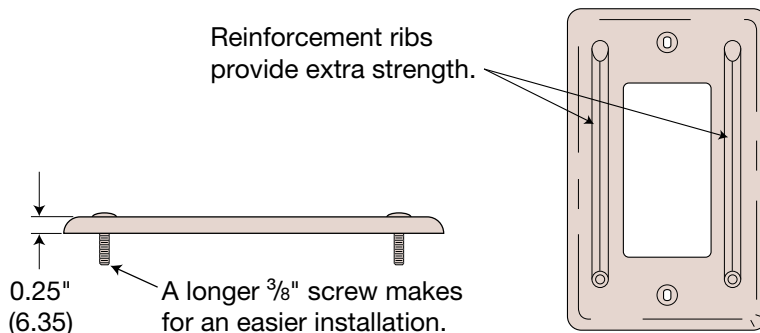

## Advantages

Nylon wallplates are designed for durability and easy cleaning. Standard sized wallplates are  $\frac{1}{8}$ " larger to give you that extra coverage to hide rough box openings. The depth is  $\frac{1}{4}$ " so that it will comfortably fit over the device even on imperfect installations or on retrofit work.