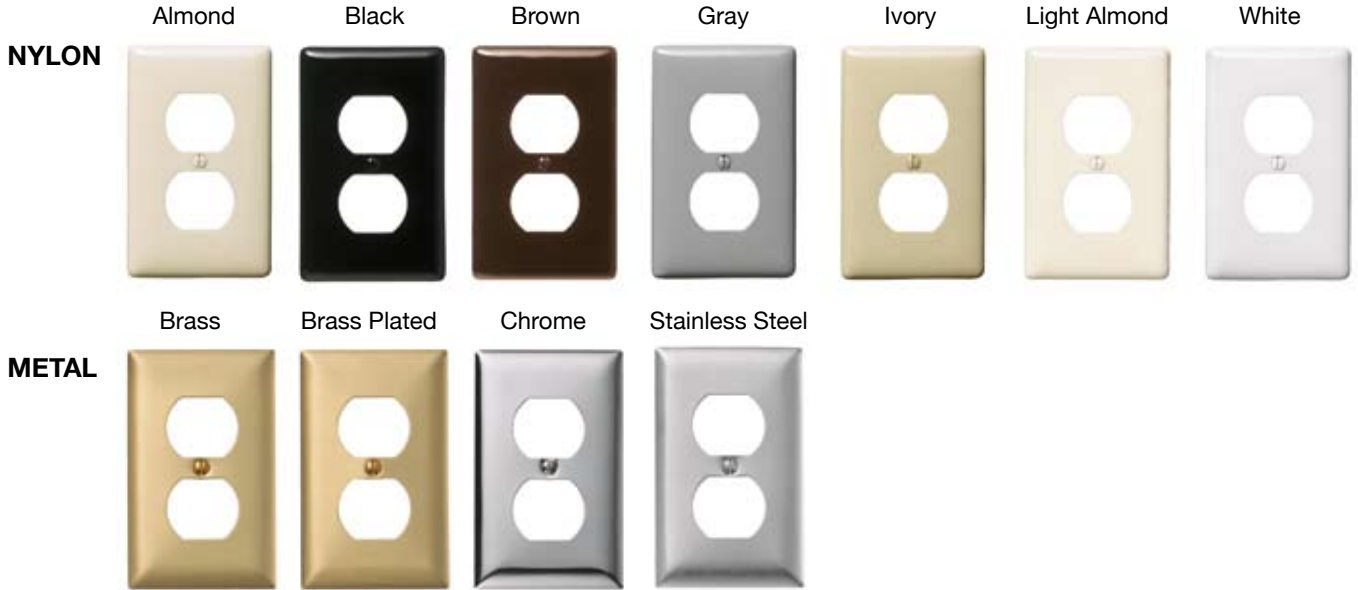

# Wallplates & Weather Resistant Covers

## Advantages

Nylon wallplates are designed for durability and easy cleaning. Standard sized wallplates are  $\frac{1}{8}$ " larger to give you that extra coverage to hide rough box openings. The depth is  $\frac{1}{4}$ " so that it will comfortably fit over the device even on imperfect installations or on retrofit work.

## Decorator Wallplates

All nylon decorator wallplates feature pre-inserted captive screws for faster assembly, up to six-gang. No more dropped or lost screws.

- ◆ Virtually unbreakable nylon.
- ◆ Curved corners blend into any interior.
- ◆ Reinforcement ribs for stiffness.
- ◆ Smooth wallplate for easy cleaning.
- ◆ UL Listed E92074, CSA Certified.