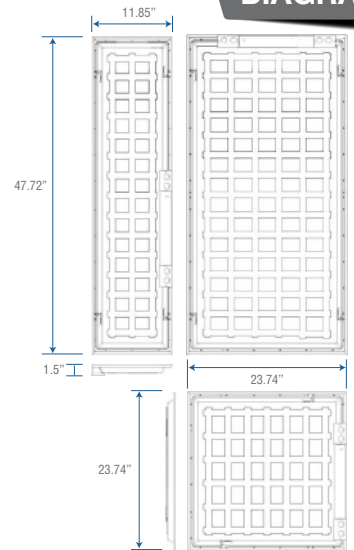

APPLICATION

- Healthcare
- Offices
- Retail
- Museum
- Hospitality
- Commercial
- Lighting showroom

INSTALLATION

- Recessed
- Suspending

ADDITIONAL INFO

- White Trim
- Operating Temperature -20°C ~+45°C

DIAGRAM

ITEM NO.	MODEL NO.	DLC ID	DESCRIPTION	WATTS	VOLT	LUMENS	CCT(K)	BEAM ANGLE	PF	MOL (IN)	CASE QTY.
L2732-3150-BX2	ILX-BLP314-35W-MV-T3CCTWS	S-7DZBWA	BACKLIT 1X4 35WS 3CCT MV 125L	25	120-347V	3125	3500K	120°	0.9	47.72x11.85x1.5	2
				30		3750	4000K				
				35		4375	5000K				
L2732-3250-BX2	ILX-BLP322-35W-MV-T3CCTWS	S-G7VS3C	BACKLIT 2X2 35WS 3CCT MV 125L	25	120-347V	3125	3500K	120°	0.9	23.74x23.74x1.5	2
				30		3750	4000K				
				35		4375	5000K				
L2732-3350-BX2	ILX-BLP324-50W-MV-T3CCTWS	S-X156YF	BACKLIT 2X4 50WS 3CCT MV 125L	30	120-347V	3750	3500K	120°	0.9	47.72x23.74x1.5	2
				40		5000	4000K				
				50		6250	5000K				

MODEL EXAMPLE

ILX	BLP3	24	50W	MV	T3CCTWS
Brand	Product Type	Size	Wattage	Voltage	Feature
illuminex	Backlit Panel Series	1=1FT 2=2FT 4=4FT	35W 50W	MV=120-347V Multi-Volt	3CCT=35/40/50K WS=Watts Selectable