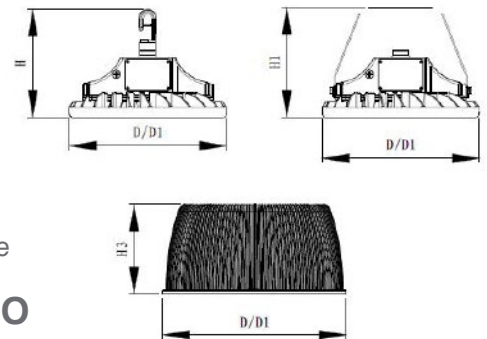

DIAGRAM

ITEM NO.	DLC ID	DESCRIPTION	WATTS (POWER)	WATTS (SYSTEM)	VOLT	LUMENS	CCT(K)	BEAM ANGLE	IP	PF	MOL (IN)	CASE QTY.
L5320-1235	PLCHLKZDWF3	ROUND UFO HIGH BAY 300W 145L/W 120V BK	300	284.3	120V	40924	5000K	90°	65	0.9	17.32x17.32x9.44	1
L5320-1535	PLQ5V0GEQXFN	ROUND UFO HIGH BAY 300W 145L/W 347V BK	300	297.3	347V	42473	5000K	90°	65	0.9	17.32x17.32x9.44	1