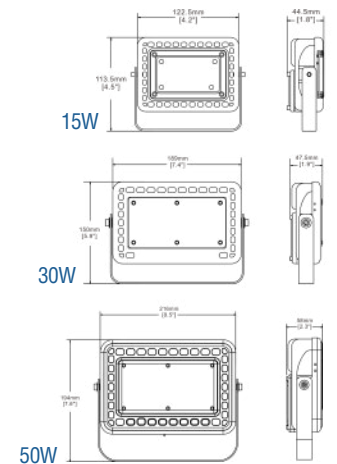

APPLICATION

- Advertising signage
- Entrances and Walkways
- Buildings
- Pathway & Perimeter Lighting
- Commercial
- Playground

INSTALLATION

- U-Bracket mount
- 1m cable included

ADDITIONAL INFO

- Dark Bronze Finish
- Operating Temp. -40°C ~+45°C
- Optional: Photocell Sensor

DIAGRAM

ORDER CODE	DLC ID	DESCRIPTION	WATTS	LUMENS	VOLT	CCT (K)	BEAM ANGLE	PF	MOL (IN)	CASE QTY.
L6320-2130	PJOS8L8J	LED FLOOD 15W 120V YOKE MT.	15W	1800	100-277V	4000K	120°	0.95	6.42x4.8x2.64	28
L6320-2150	PR3IDX8F	LED FLOOD 15W 120V YOKE MT.	15W	1800	100-277V	5000K	120°	0.95	6.42x4.8x2.64	28
L6320-2230	PSBDQ7UU	LED FLOOD 30W 120V YOKE MT.	30W	3600	100-277V	4000K	120°	0.95	8.98x6.1x2.56	20
L6320-2250	PPMIRU0A	LED FLOOD 30W 120V YOKE MT.	30W	3600	100-277V	5000K	120°	0.95	8.98x6.1x2.56	20
L6320-2330	PYQOCBZ2	LED FLOOD 50W 120V YOKE MT.	50W	5500	100-277V	4000K	120°	0.95	10.16x7.72x3.03	14
L6320-2350	PY2YOPUF	LED FLOOD 50W 120V YOKE MT.	50W	5500	100-277V	5000K	120°	0.95	10.16x7.72x3.03	14