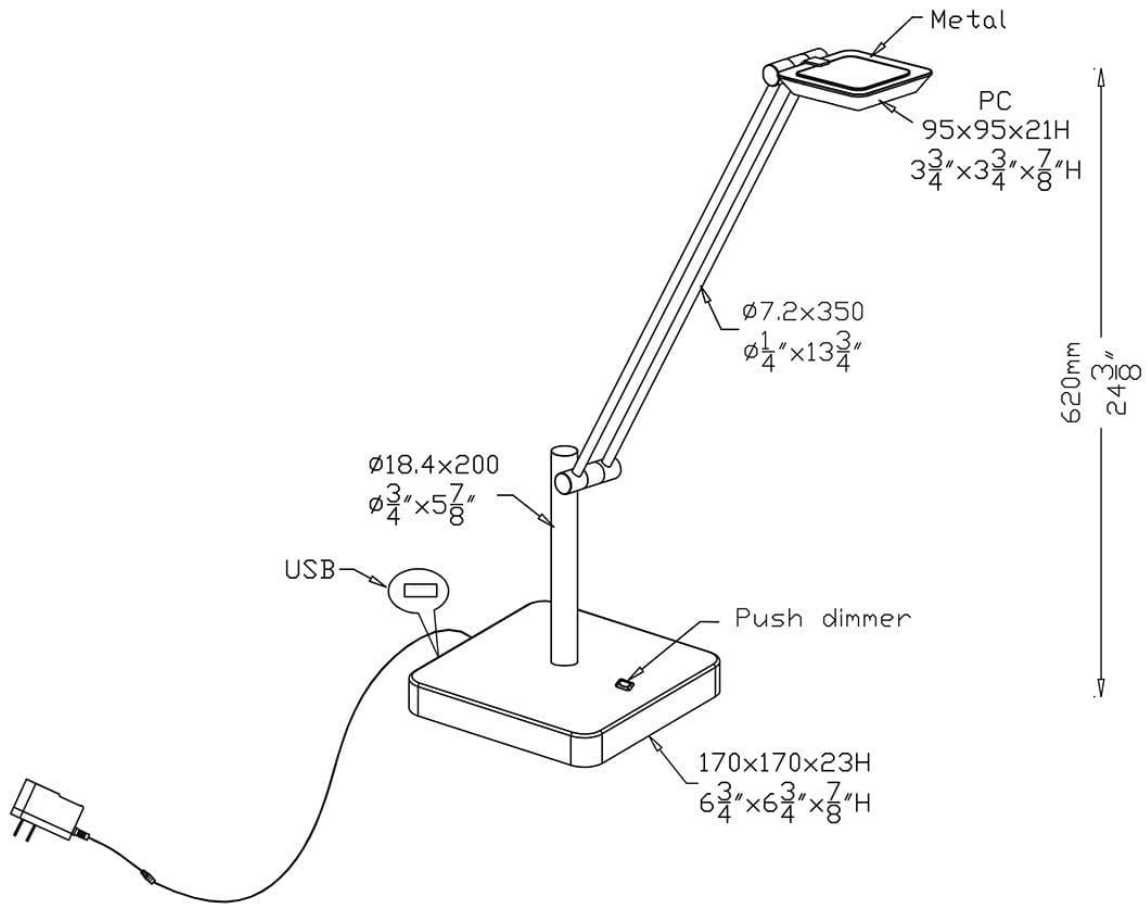

Model No. PTL5020-BLK

Product Specifications

OAH (in.): 24.8

Overall Width (in.): 6.7

Depth (in.): 6.7

Bulb type: Integrated LED

Bulb wattage (watts):

Number of Bulbs:

Bulb included:

Control: Push Dimmer

LED info - Watts (W): 6

LED info - Lumens (lm): 650

LED info - lm/W: 108

LED info - CCT: 3000K

LED info - CRI: 80

LED Reading Light info - Watts:

LED Reading Light info - lm:

LED Reading Light info - lm/W:

LED Reading Light info - CCT:

LED Reading Light info - CRI:

Net Weight (lb): 4

Net Weight (kg): 1.8

Certifications and Listings:

Warranty: 5 years

IBIZA Black Desk Lamp

Model No. PTL5020-BLK

INPUT: AC 100~240V 50/60Hz
OUTPUT: DC 24V 500mA