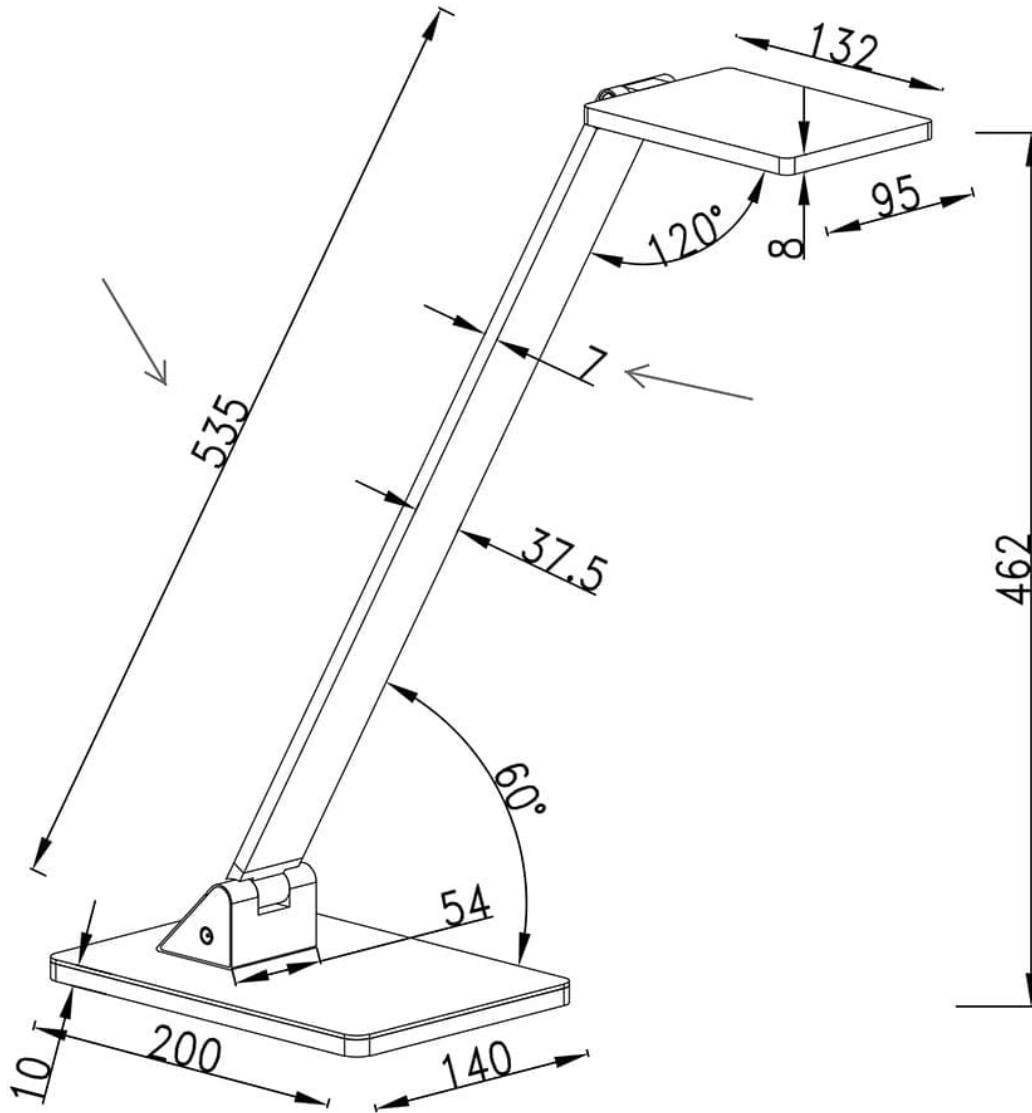

# RECO Aluminum Desk Lamp

Model No. PTL8420-AL

RECO LED Desk Lamp in an Aluminum finish

- Anodized finish
- 3 level Touch dimmer
- OAH 20" (adjustable)
- Base dimensions: 5.5" x 8"
- Stem adjusts vertically to 60° at base; Shade adjusts 120°

## Product Specifications

**OAH (in.):** 20

**Overall Width (in.):** 5.5

**Depth (in.):** 18

**Bulb type:** Integrated LED

**Bulb wattage (watts):**

**Number of Bulbs:**

**Bulb included:**

**Control:** 3 level Touch

**LED info - Watts (W):** 10

**LED info - Lumens (lm):** 750

**LED info - lm/W:** 75

**LED info - CCT:** 3000K

**LED info - CRI:** 80+

**LED Reading Light info - Watts:**

**LED Reading Light info - lm:**

# RECO Aluminum Desk Lamp

Model No. PTL8420-AL

unit:mm