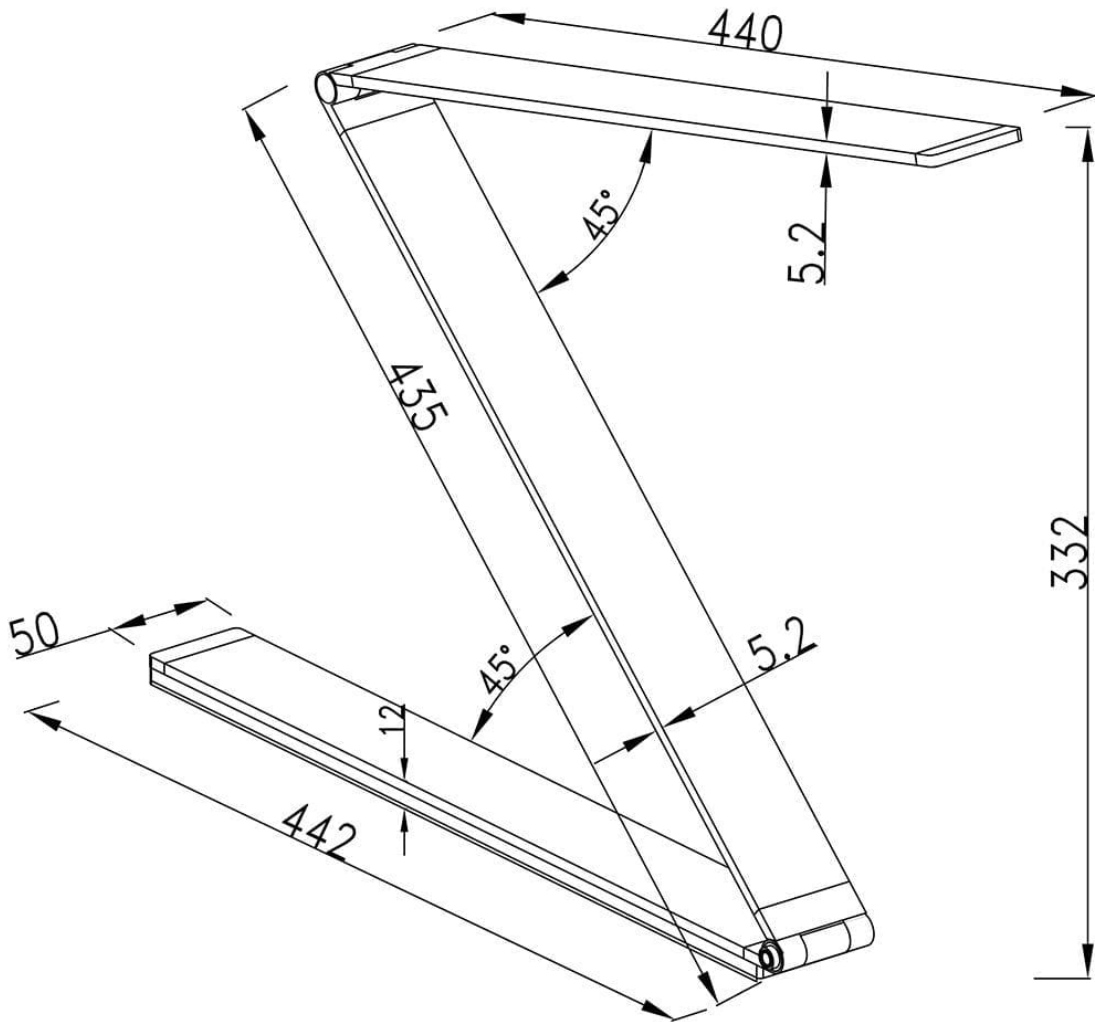

ZEE Aluminum Desk Lamp

Model No. PTL8618-AL

PTL-8618

unit: mm