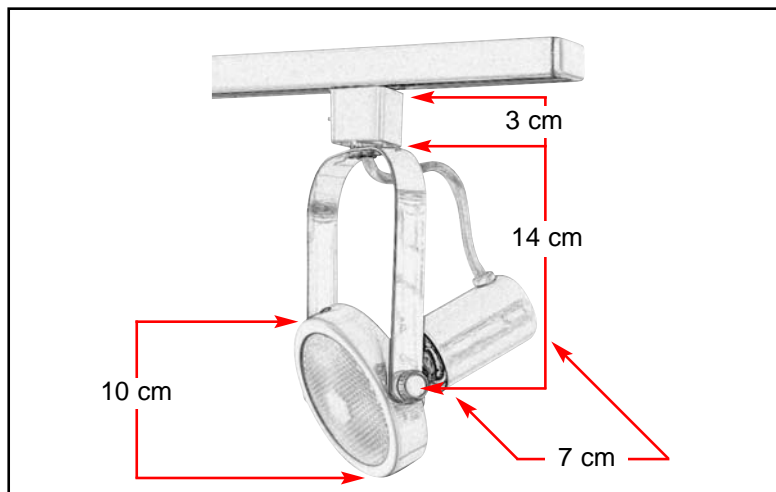

Product Specifications

TL-1602

Description

Line Voltage Gimball track cylinder for use with Par 30 lamps

Available Finishes:

Black
Brushed Steel
White

Product Code:

TL-1602-BLK
TL-1602-BST
TL-1602-WH

- 105° vertical aiming capability with 330° horizontal rotation.
- Locking knobs provided.

Specifications

Line Voltage 75W max.
Bulb type: Par 30

#110, 6780 Dennett Place, Delta, BC V4G 1N4 - P. (604) 952-5510 F. (604) 952-5513
16650 - 114 Avenue Edmonton, Alberta T5M 3R8 - P. (780) 455-5500 F. (780) 452-1706
#2, 6355 - Danville Rd, Mississauga, Ontario L5T 2L4 - P. (905) 565-9998 F. (905) 565-8881