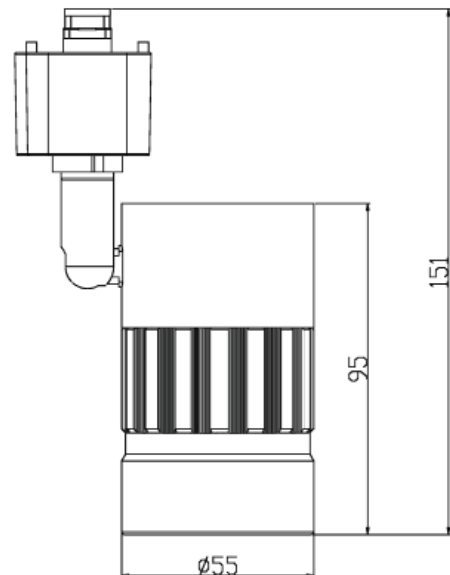

120V, 60Hz, 8W.

Conforms to UL Std. 1574

Certified to CSA Standard C22.2 No. 9.0

CAUTION - To reduce the risk of fire and electric shock, use only with KL track "T2, T4, T6, T8" series Track system.

FOR USE WITH CEILING MOUNTED TRACK ONLY.

LED light cannot be replaced.

mm's