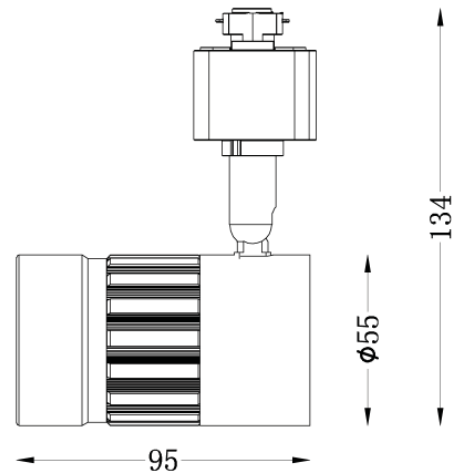

PRODUCT SPECIFICATIONS

TLED-02

Description

8 watt Integrated LED Track Cylinder

- 5 YEAR Warranty
- Head length: 3.7", Dia.: 2.2"
- OAH: 6" (max.)
- 8W Cree® XLamp® COB LED
- Dimmer compatible (with TRIAC controls)
- 38° beam spread - 20° and 60° degree lenses available. Model #'s: BSL23-24 and BSL23-60

LED info:

W	8
CCT	3000K
lm	700
lm/W	87.5
CRI	83+

120V, 60Hz, 8W.

Conforms to UL Std. 1574

Certified to CSA Standard C22.2 No. 9.0

CAUTION - To reduce the risk of fire and electric shock, use only with KL track "T2, T4, T6, T8" series Track system.