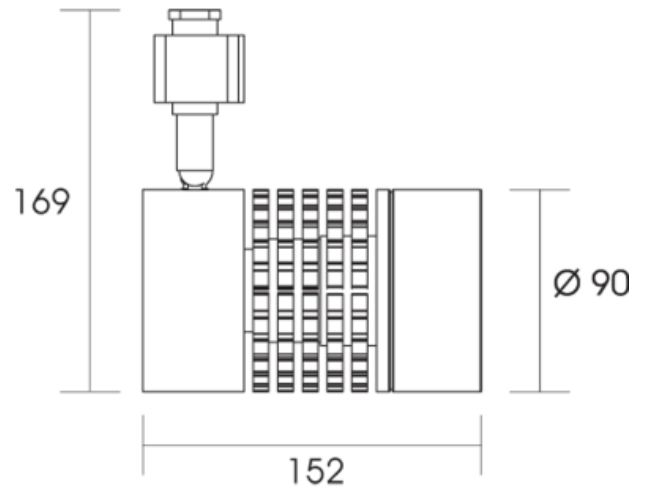

PRODUCT SPECIFICATIONS

TLED-06

Description

25 watt Integrated LED Track cylinder

- 5 YEAR Warranty
- Head length: 6", Dia.: 3.5"
- OAH: 8.1" (max.)
- Cree® XLamp® COB LED
- Dimmer compatible (with TRIAC controls)
- 38° beam spread - 24° and 60° degree lenses available. Model #'s: **BSL467-24** and **BSL467-60**

LED info:

W	25
CCT	3000K
lm	2630
lm/W	105
CRI	83+

120V, 60Hz, 15W.

Conforms to UL Std. 1574

Certified to CSA Standard C22.2 No. 9.0

CAUTION - To reduce the risk of fire and electric shock, use only with KL track "T2, T4, T6, T8" series Track system.