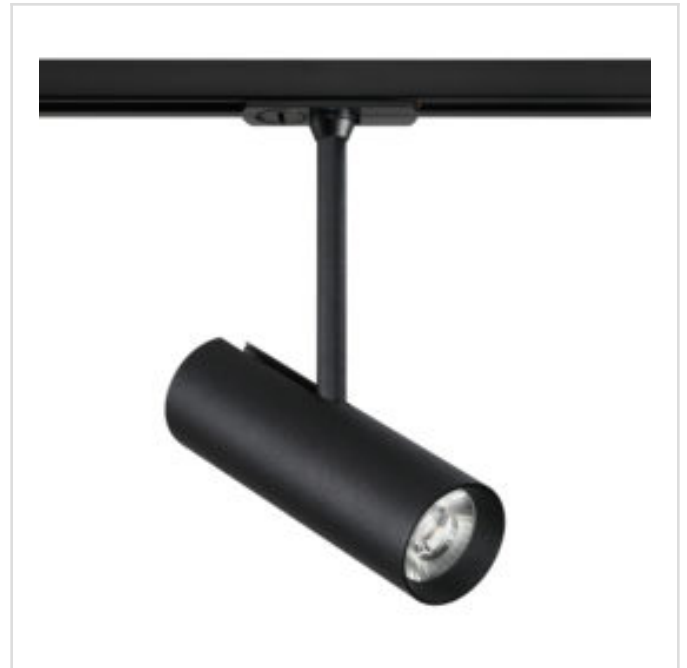

20W Integrated LED Black Track Cylinder

Model No. TLED-63-BLK

TRAC-TECH 20 watt Integrated LED Extended Rod Track cylinder in a Matte Black finish

- INVISI-BLOCK Hidden Connector provides cleaner look compared to conventional designs
- 36 degree Beam Spread
- 20W, 1100 Lumens, Color Temp: 3000K, CRI: 90
- Dimmable Integrated LED
- Multi-Directional Aiming capability
- Head Dia.: 2.6 in., Length: 7.9 in.
- OAH: 11 in.
- 5 Year Warranty

Type: Cylinders, Integrated LED

Finish: Black

Your Details

Project:

Fixture Type/Qty.:

Location:

Contact info:

20W Integrated LED Black Track Cylinder

Model No. TLED-63-BLK

Product Specifications

OAH (in.): 11

Overall Width (in.): 2.6

OA Depth (in.): 7.9

Bulb: Integrated LED

Max. wattage (W): 20

Number of Bulbs: