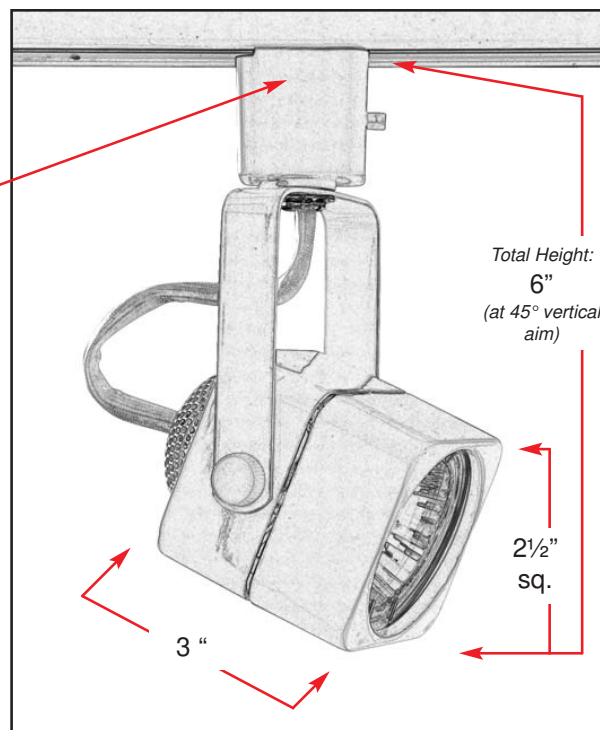

### Description

Track cylinder for use with GU-10 lamps

Available Finishes:

Black  
Brushed Steel  
Oil Rubbed Bronze  
White I

Product Code:

**TLGU-15-BLK**  
**TLGU-15-BST**  
**TLGU-15-ORB**  
**TLGU-15-WH**

- 180° vertical aiming capability with 315° horizontal rotation.
- Locking knobs provided.

### Specifications

120V AC 60Hz / 50W max.  
Bulb type: GU-10

Track connection block:  
W: 4 cm, L: 3.5 cm, H: 3.5 cm