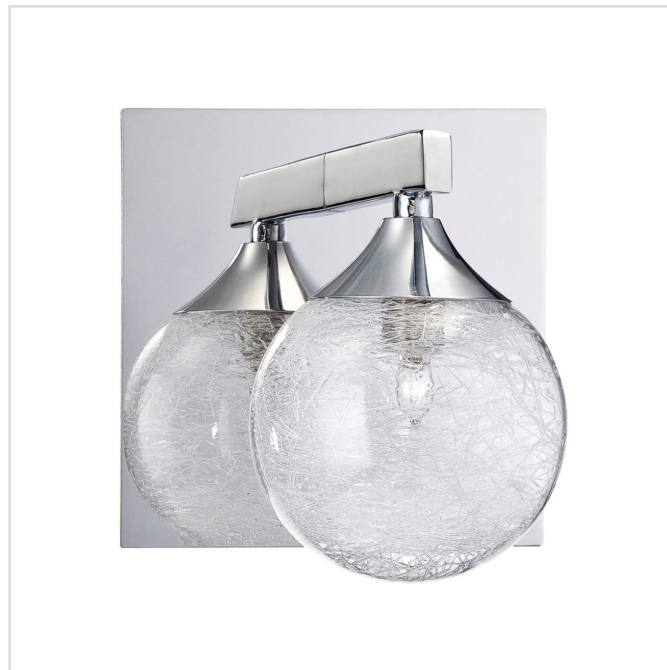

# FYBRA 1-Light Chrome Vanity Light

Model No. VF4100-1L-CH

FYBRA 1-light Bath Sconce & Vanity Light in a Chrome finish featuring stretched glass fibers encased in clear glass globes

- OA Width: 6"
- Bulb: 50W / G9 - open fixture rated (not included)
- OAH: 6"
- Ext: 5.75"
- Glass diameter: 4"

**Collection:** FYBRA

**Finish:** Chrome

# FYBRA 1-Light Chrome Vanity Light

Model No. VF4100-1L-CH

---

## Product Specifications

**OAH (in.):** 6

**Overall Width (in.):** 6

**Extension (in.):** 5.75

**Back Plate Ht. (in.):**

**Back Plate Wd. (in.):**

**Back Plate Depth (in.):**

**Bulb type:** 50W / G9 - open fixture rated