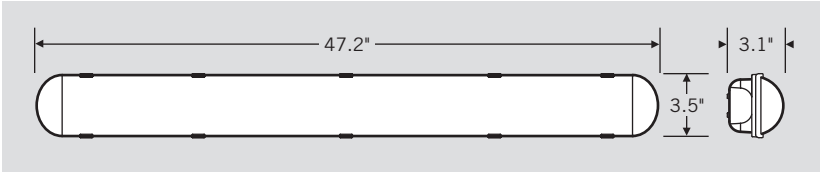

KT-VTLED18-4A-8XX-VDIM-P

VAPOR TIGHT FIXTURE

PHYSICAL SPECIFICATIONS

ORDERING INFORMATION

CATALOG NUMBER	PACKAGING STYLE	PACK QUANTITY	ITEM STATUS
KT-VTLED18-4A-840-VDIM-P-CP	Carton Pack	4	Active
KT-VTLED18-4A-850-VDIM-P-CP	Carton Pack	4	Active

CATALOG NUMBER BREAKDOWN

KT-VTLED18-4A-8XX-VDIM-P-CP

1 2 3 4 5 6 7 8 9 10

- 1 Keystone Technologies
- 2 Vapor Tight LED Fixture
- 3 Wattage
- 4 4' Nominal Length
- 5 Lamp Type
- 6 800 Series
- 7 Color Temperature
- 8 0-10V Dimming
- 9 Premium Series
- 10 Packaging Style