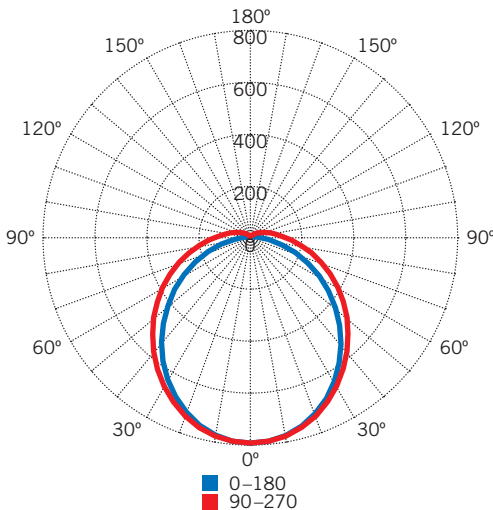

KT-VTLED18-4A-8XX-VDIM-P

VAPOR TIGHT FIXTURE

DESCRIPTION

4' 18W LED Vapor Tight Fixture | 120–277V Input | 0–10V Dimming | Premium Series

APPLICATION

Used for commercial and industrial rugged or outdoor applications

PRODUCT FEATURES

- Traditional design, narrow body, Vapor Tight fixture, suitable for rugged, demanding applications
- Powered by Keystone 0–10V dimming LED drivers
- IP66, suitable for wet location
- Smooth, diffused lens for even appearance
- Stainless steel lens clips
- 0–10V dimming, 10% minimum
- High quality, impact resistant Poly Carbonate lens
- Impact Resistance Rating: IK10
- NEMA 4X rated, protected against corrosion
- Compatible with Keystone SmartSafe emergency backups, max of 30C ambient operating temperature with emergency pack installed
- Ambient operating temperature: –20°C/–4°F to 50°C/122°F
- UL Listed 1598
- THD: <20%
- PF: >0.95
- LED chip lifetime: L70>100,000 hours @ 25°C/77°F ambient fixture temperature
- Includes mounting hardware
- ETL Sanitation Listed NSF/ANSI Standard 2 - Food Equipment, Splash Zone (Not for Direct Food Zone)

PRODUCT SPECIFICATIONS

Catalog Number	Color Temperature	Nominal Length	Input Voltage	Wattage	CRI	Lumen Output	Efficacy
KT-VTLED18-4A-840-VDIM-P	4000K	4 ft.	120–277V	18W	>82.0	2,300 lm	128 lm/W
KT-VTLED18-4A-850-VDIM-P	5000K	4 ft.	120–277V	18W	>82.0	2,340 lm	130 lm/W

PHOTOMETRIC SPECIFICATIONS

LUMINOUS INTENSITY DISTRIBUTION

ZONAL LUMEN SUMMARY

Degree	Flux (Lumens)	% Luminaire
0~10°	73.4 lm	3.08%
0~20°	282.0 lm	11.83%
0~30°	593.8 lm	24.91%
0~40°	963.7 lm	40.43%
0~50°	1,343.5 lm	56.36%
0~60°	1,690.9 lm	70.94%
0~70°	1,972.3 lm	82.74%
0~80°	2,166.3 lm	90.88%
0~90°	2,274.9 lm	95.44%
0~100°	2,332.5 lm	97.85%
0~110°	2,363.4 lm	99.15%
0~120°	2,377.4 lm	99.74%
0~130°	2,382.1 lm	99.93%
0~140°	2,382.9 lm	99.97%
0~150°	2,383.2 lm	99.98%
0~160°	2,383.4 lm	99.99%
0~170°	2,383.7 lm	100.00%
0~180°	2,383.7 lm	100.00%