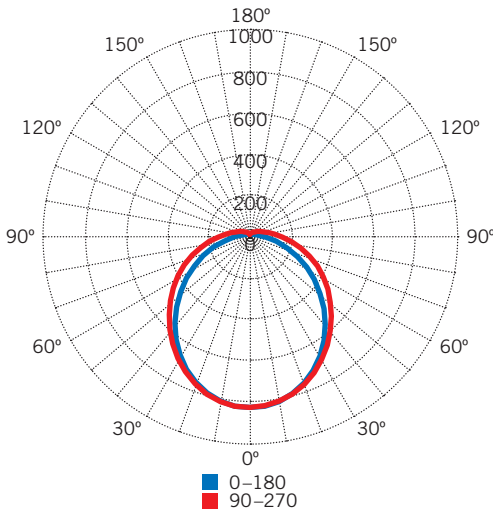

PRODUCT FEATURES

- Traditional design, narrow body, Vapor Tight fixture, suitable for rugged, demanding applications
- Powered by Keystone 0-10V dimming LED drivers
- IP66, suitable for wet location
- Smooth, diffused lens for even appearance
- Stainless steel lens clips
- 0-10V dimming, 10% minimum
- Impact Resistance Rating: IK10
- NEMA 4X rated, protected against corrosion
- Ambient operating temperature: -20°C/-4°F to 50°C/122°F
- UL Listed 1598
- THD: <20%
- PF: >0.95
- LED chip lifetime: L70>100,000 hours @ 25°C/77°F ambient fixture temperature
- Includes mounting hardware
- High quality, impact resistant Poly Carbonate lens
- ETL Sanitation Listed NSF/ANSI Standard 2 - Food Equipment, Splash Zone (Not for Direct Food Zone)

PRODUCT SPECIFICATIONS

Catalog Number	Color Temperature	Nominal Length	Input Voltage	Wattage	CRI	Lumen Output	Efficacy
KT-VTLED19-2A-840-VDIM-P	4000K	2 ft.	120-277V	19W	>82.0	2,430 lm	128 lm/W
KT-VTLED19-2A-850-VDIM-P	5000K	2 ft.	120-277V	19W	>82.0	2,465 lm	130 lm/W

PHOTOMETRIC SPECIFICATIONS

LUMINOUS INTENSITY DISTRIBUTION

ZONAL LUMEN SUMMARY

Degree	Flux (Lumens)	% Luminaire
0~10°	78.3 lm	3.10%
0~20°	300.8 lm	11.92%
0~30°	633.1 lm	25.09%
0~40°	1,026.4 lm	40.68%
0~50°	1,429.2 lm	56.64%
0~60°	1,796.7 lm	71.21%
0~70°	2,094.0 lm	82.99%
0~80°	2,298.9 lm	91.11%
0~90°	2,413.3 lm	95.65%
0~100°	2,471.5 lm	97.95%
0~110°	2,500.7 lm	99.11%
0~120°	2,514.1 lm	99.64%
0~130°	2,519.0 lm	99.83%
0~140°	2,520.4 lm	99.89%
0~150°	2,521.5 lm	99.93%
0~160°	2,522.4 lm	99.97%
0~170°	2,523.0 lm	99.99%
0~180°	2,523.2 lm	100.00%