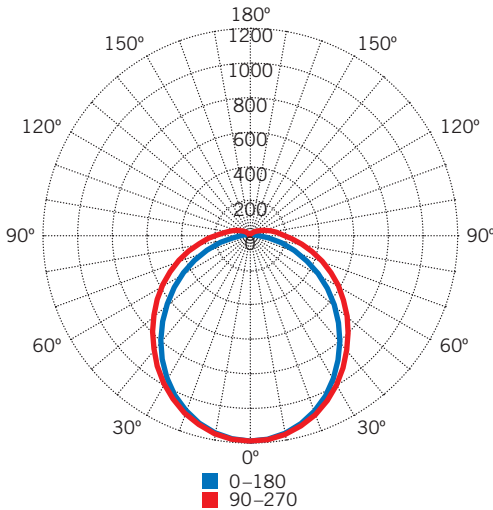

KT-VTLED28-4A-8XX-VDIM-P

VAPOR TIGHT FIXTURE

DESCRIPTION

4' 28W LED Vapor Tight Fixture | 120–277V Input | 0–10V Dimming | Premium Series

APPLICATION

Used for commercial and industrial rugged or outdoor applications

PRODUCT FEATURES

- Traditional design, narrow body, Vapor Tight fixture, suitable for rugged, demanding applications
- Powered by Keystone 0–10V dimming LED drivers
- IP66, suitable for wet location
- Smooth, diffused lens for even appearance
- Stainless steel lens clips
- 0–10V dimming, 10% minimum
- High quality, impact resistant Poly Carbonate lens
- Impact Resistance Rating: IK10
- NEMA 4X rated, protected against corrosion
- Compatible with Keystone SmartSafe emergency backups, max of 30C ambient operating temperature with emergency pack installed
- Ambient operating temperature: –20°C/–4°F to 50°C/122°F
- UL Listed 1598
- THD: <20%
- PF: >0.95
- LED chip lifetime: L70>100,000 hours @ 25°C/77°F ambient fixture temperature
- Includes mounting hardware
- ETL Sanitation Listed NSF/ANSI Standard 2 - Food Equipment, Splash Zone (Not for Direct Food Zone)

PRODUCT SPECIFICATIONS

Catalog Number	Color Temperature	Nominal Length	Input Voltage	Wattage	CRI	Lumen Output	Efficacy
KT-VTLED28-4A-840-VDIM-P	4000K	4 ft.	120–277V	28W	>82.0	3,580 lm	128 lm/W
KT-VTLED28-4A-850-VDIM-P	5000K	4 ft.	120–277V	28W	>82.0	3,640 lm	130 lm/W

PHOTOMETRIC SPECIFICATIONS

LUMINOUS INTENSITY DISTRIBUTION

ZONAL LUMEN SUMMARY

Degree	Flux (Lumens)	% Luminaire
0~10°	111.8 lm	3.06%
0~20°	429.8 lm	11.76%
0~30°	904.9 lm	24.77%
0~40°	1,468.5 lm	40.19%
0~50°	2,047.5 lm	56.04%
0~60°	2,577.4 lm	70.54%
0~70°	3,006.9 lm	82.30%
0~80°	3,304.3 lm	90.44%
0~90°	3,472.2 lm	95.03%
0~100°	3,562.8 lm	97.51%
0~110°	3,613.1 lm	98.89%
0~120°	3,637.4 lm	99.55%
0~130°	3,646.7 lm	99.81%
0~140°	3,649.5 lm	99.88%
0~150°	3,651.1 lm	99.93%
0~160°	3,652.5 lm	99.97%
0~170°	3,653.5 lm	99.99%
0~180°	3,653.8 lm	100.00%