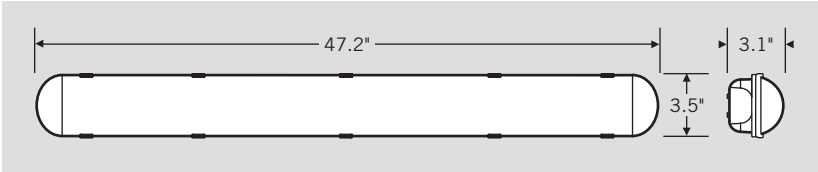

KT-VTLED28-4A-8XX-VDIM-P

VAPOR TIGHT FIXTURE

PHYSICAL SPECIFICATIONS

ORDERING INFORMATION

CATALOG NUMBER	PACKAGING STYLE	PACK QUANTITY	ITEM STATUS
KT-VTLED28-4A-840-VDIM-P-CP	Carton Pack	4	Active
KT-VTLED28-4A-850-VDIM-P-CP	Carton Pack	4	Active

CATALOG NUMBER BREAKDOWN

KT-VTLED28-4A-8XX-VDIM-P-CP

1 2 3 4 5 6 7 8 9 10

- 1 Keystone Technologies
- 2 Vapor Tight LED Fixture
- 3 Wattage
- 4 4' Nominal Length
- 5 Lamp Type
- 6 800 Series
- 7 Color Temperature
- 8 0-10V Dimming
- 9 Premium Series
- 10 Packaging Style