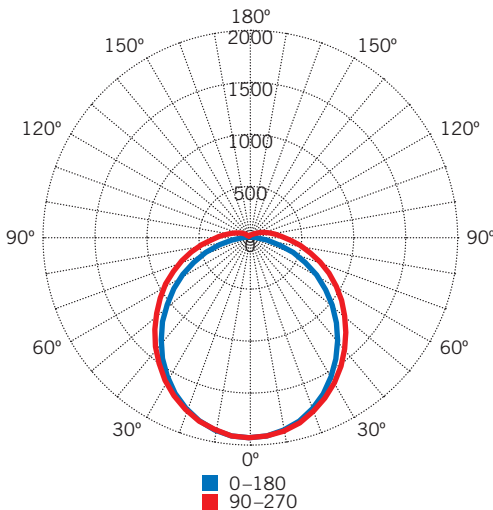

KT-VTLED44-4A-8XX-VDIM-P

VAPOR TIGHT FIXTURE

DESCRIPTION

4' 44W LED Vapor Tight Fixture | 120–277V Input | 0–10V Dimming | Premium Series

APPLICATION

Used for commercial and industrial rugged or outdoor applications

5 YEAR
WARRANTY

PRODUCT FEATURES

- Traditional design, narrow body, Vapor Tight fixture, suitable for rugged, demanding applications
- Powered by Keystone 0–10V dimming LED drivers
- IP66, suitable for wet location
- Smooth, diffused lens for even appearance
- Stainless steel lens clips
- 0–10V dimming, 10% minimum
- High quality, impact resistant Poly Carbonate lens
- Impact Resistance Rating: IK10
- NEMA 4X rated, protected against corrosion
- Compatible with Keystone SmartSafe emergency backups, max of 30C ambient operating temperature with emergency pack installed
- Ambient operating temperature: –20°C/–4°F to 45°C/114°F
- UL Listed 1598
- THD: <20%
- PF: >0.95
- LED chip lifetime: L70>100,000 hours @ 25°C/77°F ambient fixture temperature
- Includes mounting hardware
- ETL Sanitation Listed NSF/ANSI Standard 2 - Food Equipment, Splash Zone (Not for Direct Food Zone)

PRODUCT SPECIFICATIONS

Catalog Number	Color Temperature	Nominal Length	Input Voltage	Wattage	CRI	Lumen Output	Efficacy
KT-VTLED44-4A-840-VDIM-P	4000K	4 ft.	120–277V	44W	>82.0	5,630 lm	128 lm/W
KT-VTLED44-4A-850-VDIM-P	5000K	4 ft.	120–277V	44W	>82.0	5,720 lm	130 lm/W

PHOTOMETRIC SPECIFICATIONS

LUMINOUS INTENSITY DISTRIBUTION

ZONAL LUMEN SUMMARY

Degree	Flux (Lumens)	% Luminaire
0~10°	178.7 lm	3.08%
0~20°	686.1 lm	11.83%
0~30°	1,443.3 lm	24.89%
0~40°	2,340.3 lm	40.35%
0~50°	3,260.8 lm	56.23%
0~60°	4,101.8 lm	70.73%
0~70°	4,781.5 lm	82.45%
0~80°	5,248.5 lm	90.50%
0~90°	5,508.3 lm	94.98%
0~100°	5,648.2 lm	97.39%
0~110°	5,726.8 lm	98.75%
0~120°	5,765.8 lm	99.42%
0~130°	5,781.7 lm	99.70%
0~140°	5,788.0 lm	99.80%
0~150°	5,792.4 lm	99.88%
0~160°	5,796.1 lm	99.94%
0~170°	5,798.5 lm	99.98%
0~180°	5,799.2 lm	100.00%