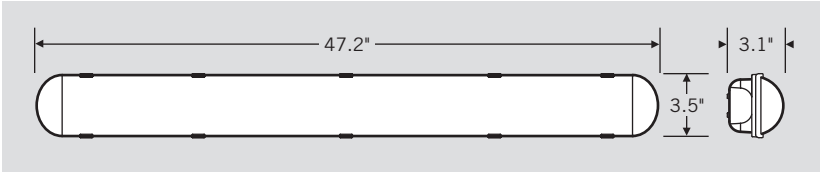

KT-VTLED44-4A-8XX-VDIM-P

VAPOR TIGHT FIXTURE

PHYSICAL SPECIFICATIONS

ORDERING INFORMATION

CATALOG NUMBER	PACKAGING STYLE	PACK QUANTITY	ITEM STATUS
KT-VTLED44-4A-840-VDIM-P-CP	Carton Pack	4	Active
KT-VTLED44-4A-850-VDIM-P-CP	Carton Pack	4	Active

CATALOG NUMBER BREAKDOWN

KT-VTLED44-4A-8XX-VDIM-P-CP

1 2 3 4 5 6 7 8 9 10

- 1 Keystone Technologies
- 2 Vapor Tight LED Fixture
- 3 Wattage
- 4 4' Nominal Length
- 5 Lamp Type
- 6 800 Series
- 7 Color Temperature
- 8 0-10V Dimming
- 9 Premium Series
- 10 Packaging Style