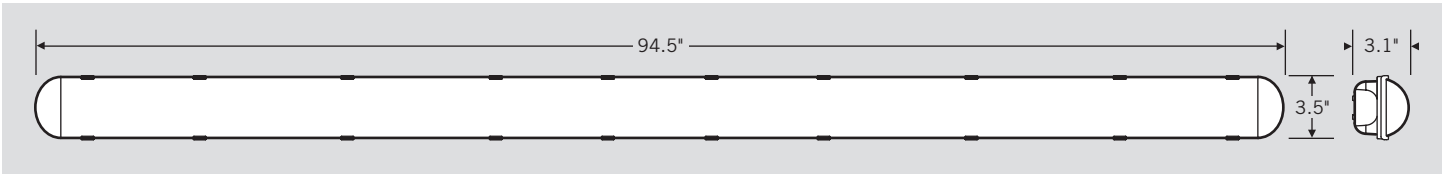

KT-VTLED54-8A-8XX-VDIM-P

VAPOR TIGHT FIXTURE

PHYSICAL SPECIFICATIONS

ORDERING INFORMATION

CATALOG NUMBER	PACKAGING STYLE	PACK QUANTITY	ITEM STATUS
KT-VTLED54-8A-840-VDIM-P-CP	Carton Pack	4	Active
KT-VTLED54-8A-850-VDIM-P-CP	Carton Pack	4	Active

CATALOG NUMBER BREAKDOWN

KT-VTLED54-8A-8XX-VDIM-P

1
2
3
4
5
6
7
8
9

- **1** Keystone Technologies
- **2** Vapor Tight LED Fixture
- **3** Wattage
- **4** 8' Nominal Length
- **5** Lamp Type
- **6** 800 Series
- **7** Color Temperature
- **8** 0-10V Dimming
- **9** Premium Series