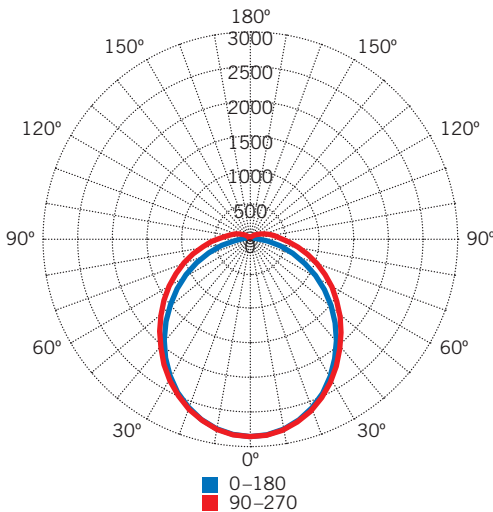

### PRODUCT FEATURES

- Traditional design, narrow body, Vapor Tight fixture, suitable for rugged, demanding applications
- Powered by Keystone 0-10V dimming LED drivers
- IP65, suitable for wet location
- Smooth, diffused lens for even appearance
- Stainless steel lens clips
- 0-10V dimming, 10% minimum
- Compatible with Keystone SmartSafe emergency backups
- Ambient operating temperature: -20°C/-4°F to 50°C/122°F
- NEMA 4X rated, protected against corrosion
- Impact resistance rating: IK10
- UL Listed 1598: Suitable for dry and damp locations
- THD: <20%
- PF: >0.95
- LED chip lifetime: L70>100,000 hours @ 25°C/77°F ambient fixture temperature
- Includes mounting hardware
- ETL Sanitation Listed NSF/ANSI Standard 2 - Food Equipment, Splash Zone (Not for Direct Food Zone)

### PRODUCT SPECIFICATIONS

Catalog Number	Color Temperature	Nominal Length	Input Voltage	Wattage	CRI	Lumen Output	Efficacy
KT-VTLED54-8A-840-VDIM-P	4000K	8 ft.	120-277V	54W	>82.0	6,910	128 lm/W
KT-VTLED54-8A-850-VDIM-P	5000K	8 ft.	120-277V	54W	>82.0	7,020	130 lm/W

### PHOTOMETRIC SPECIFICATIONS

#### LUMINOUS INTENSITY DISTRIBUTION