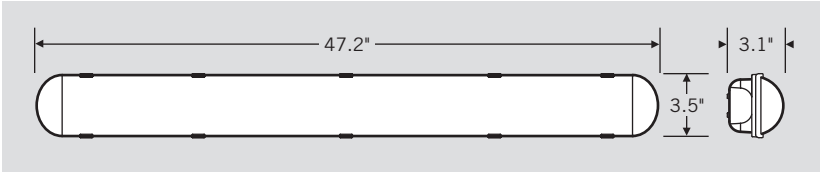

KT-VTLED63-4A-8XX-VDIM-P

VAPOR TIGHT FIXTURE

PHYSICAL SPECIFICATIONS

ORDERING INFORMATION

CATALOG NUMBER	PACKAGING STYLE	PACK QUANTITY	ITEM STATUS
KT-VTLED63-4A-840-VDIM-P-CP	Carton Pack	4	Active
KT-VTLED63-4A-850-VDIM-P-CP	Carton Pack	4	Active

CATALOG NUMBER BREAKDOWN

KT-VTLED63-4A-8XX-VDIM-P-CP

1 2 3 4 5 6 7 8 9 10

- 1 Keystone Technologies
- 2 Vapor Tight LED Fixture
- 3 Wattage
- 4 4' Nominal Length
- 5 Lamp Type
- 6 800 Series
- 7 Color Temperature
- 8 0-10V Dimming
- 9 Premium Series
- 10 Packaging Style