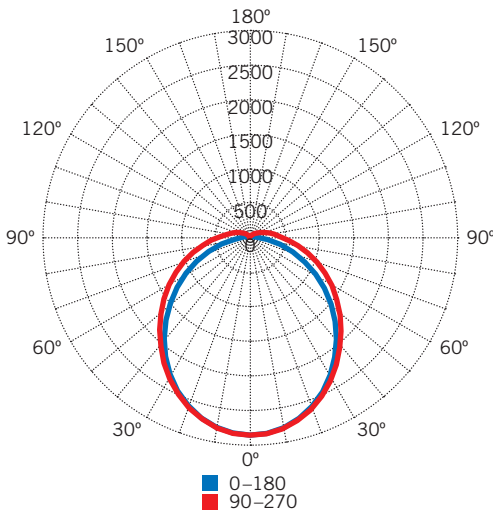

KT-VTLED63-4A-8XX-VDIM-P

VAPOR TIGHT FIXTURE

DESCRIPTION

4' 63W LED Vapor Tight Fixture | 120-277V Input | 0-10V Dimming | Premium Series

APPLICATION

Used for commercial and industrial rugged or outdoor applications

5 YEAR
WARRANTY

PRODUCT FEATURES

- Traditional design, narrow body, Vapor Tight fixture, suitable for rugged, demanding applications
- Powered by Keystone 0-10V dimming LED drivers
- IP66, suitable for wet location
- Smooth, diffused lens for even appearance
- Stainless steel lens clips
- 0-10V dimming, 10% minimum
- High quality, impact resistant Poly Carbonate lens
- Impact Resistance Rating: IK10
- NEMA 4X rated, protected against corrosion
- Compatible with Keystone SmartSafe emergency backups, max of 30C ambient operating temperature with emergency pack installed
- Ambient operating temperature: -20°C/-4°F to 45°C/114°F
- UL Listed 1598
- THD: <20%
- PF: >0.95
- LED chip lifetime: L70>100,000 hours @ 25°C/77°F ambient fixture temperature
- Includes mounting hardware
- ETL Sanitation Listed NSF/ANSI Standard 2 - Food Equipment, Splash Zone (Not for Direct Food Zone)

PRODUCT SPECIFICATIONS

Catalog Number	Color Temperature	Nominal Length	Input Voltage	Wattage	CRI	Lumen Output	Efficacy
KT-VTLED63-4A-840-VDIM-P	4000K	4 ft.	120-277V	63W	>82.0	8,065 lm	128 lm/W
KT-VTLED63-4A-850-VDIM-P	5000K	4 ft.	120-277V	63W	>82.0	8,190 lm	130 lm/W

PHOTOMETRIC SPECIFICATIONS

LUMINOUS INTENSITY DISTRIBUTION

ZONAL LUMEN SUMMARY

Degree	Flux (Lumens)	% Luminaire
0~10°	270.3 lm	3.21%
0~20°	1,037.7 lm	12.31%
0~30°	2,178.8 lm	25.84%
0~40°	3,518.0 lm	41.72%
0~50°	4,873.3 lm	57.79%
0~60°	6,090.8 lm	72.23%
0~70°	7,058.0 lm	83.69%
0~80°	7,710.7 lm	91.43%
0~90°	8,065.8 lm	95.65%
0~100°	8,248.9 lm	97.82%
0~110°	8,346.6 lm	98.98%
0~120°	8,392.6 lm	99.52%
0~130°	8,410.7 lm	99.74%
0~140°	8,418.0 lm	99.82%
0~150°	8,423.7 lm	99.89%
0~160°	8,428.5 lm	99.95%
0~170°	8,431.9 lm	99.99%
0~180°	8,433.0 lm	100.00%