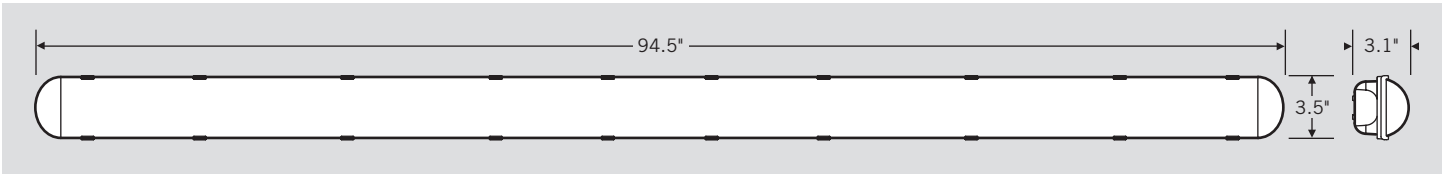

KT-VTLED90-8A-8XX-VDIM-P

VAPOR TIGHT FIXTURE

PHYSICAL SPECIFICATIONS

ORDERING INFORMATION

CATALOG NUMBER	PACKAGING STYLE	PACK QUANTITY	ITEM STATUS
KT-VTLED90-8A-840-VDIM-P-CP	Carton Pack	4	Active
KT-VTLED90-8A-850-VDIM-P-CP	Carton Pack	4	Active

CATALOG NUMBER BREAKDOWN

KT-VTLED90-8A-8XX-VDIM-P

1
2
3
4
5
6
7
8
9

- **1** Keystone Technologies
- **2** Vapor Tight LED Fixture
- **3** Wattage
- **4** 8' Nominal Length
- **5** Lamp Type
- **6** 800 Series
- **7** Color Temperature
- **8** 0-10V Dimming
- **9** Premium Series