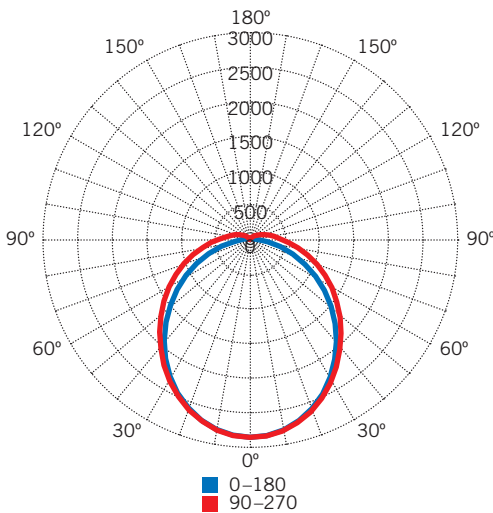

KT-VTLED90-8A-8XX-VDIM-P

VAPOR TIGHT FIXTURE

DESCRIPTION

8' 90W LED Vapor Tight Fixture | 120-277V Input | 0-10V Dimming | Premium Series

APPLICATION

Used for commercial and industrial rugged or outdoor applications

PRODUCT FEATURES

- Traditional design, narrow body, Vapor Tight fixture, suitable for rugged, demanding applications
- Powered by Keystone 0-10V dimming LED drivers
- IP65, suitable for wet location
- Smooth, diffused lens for even appearance
- Stainless steel lens clips
- 0-10V dimming, 10% minimum
- Compatible with Keystone SmartSafe emergency backups
- Ambient operating temperature: -20°C/-4°F to 50°C/122°F
- NEMA 4X rated, protected against corrosion
- Impact resistance rating: IK10
- UL Listed 1598: Suitable for dry and damp locations
- THD: <20%
- PF: >0.95
- LED chip lifetime: L70>100,000 hours @ 25°C/77°F ambient fixture temperature
- Includes mounting hardware
- ETL Sanitation Listed NSF/ANSI Standard 2 - Food Equipment, Splash Zone (Not for Direct Food Zone)

PRODUCT SPECIFICATIONS

Catalog Number	Color Temperature	Nominal Length	Input Voltage	Wattage	CRI	Lumen Output	Efficacy
KT-VTLED90-8A-840-VDIM-P	4000K	8 ft.	120-277V	90W	>82.0	11,520	128 lm/W
KT-VTLED90-8A-850-VDIM-P	5000K	8 ft.	120-277V	90W	>82.0	11,700	130 lm/W

PHOTOMETRIC SPECIFICATIONS

LUMINOUS INTENSITY DISTRIBUTION

ZONAL LUMEN SUMMARY*

Zone	Flux (Lumens)	% Luminaire
0-20	1,372.13 lm	11.80%
0-30	2,886.53 lm	24.90%
0-40	4,680.60 lm	40.40%
0-60	8,203.60 lm	70.70%
0-80	10,497.06 lm	90.50%
0-90	11,016.61 lm	95.00%
10-90	10,659.29 lm	91.90%
20-40	3,308.48 lm	28.50%
20-50	5,149.42 lm	44.40%
40-70	4,882.44 lm	42.10%
60-80	2,293.46 lm	19.80%
70-80	934.02 lm	8.10%
80-90	519.55 lm	4.50%
90-110	437.04 lm	3.80%
90-120	514.97 lm	4.40%
90-130	546.88 lm	4.70%
90-150	568.25 lm	4.90%
90-180	582.18 lm	5.00%
110-180	145.14 lm	1.30%
0-180	11,598.79 lm	100.00%