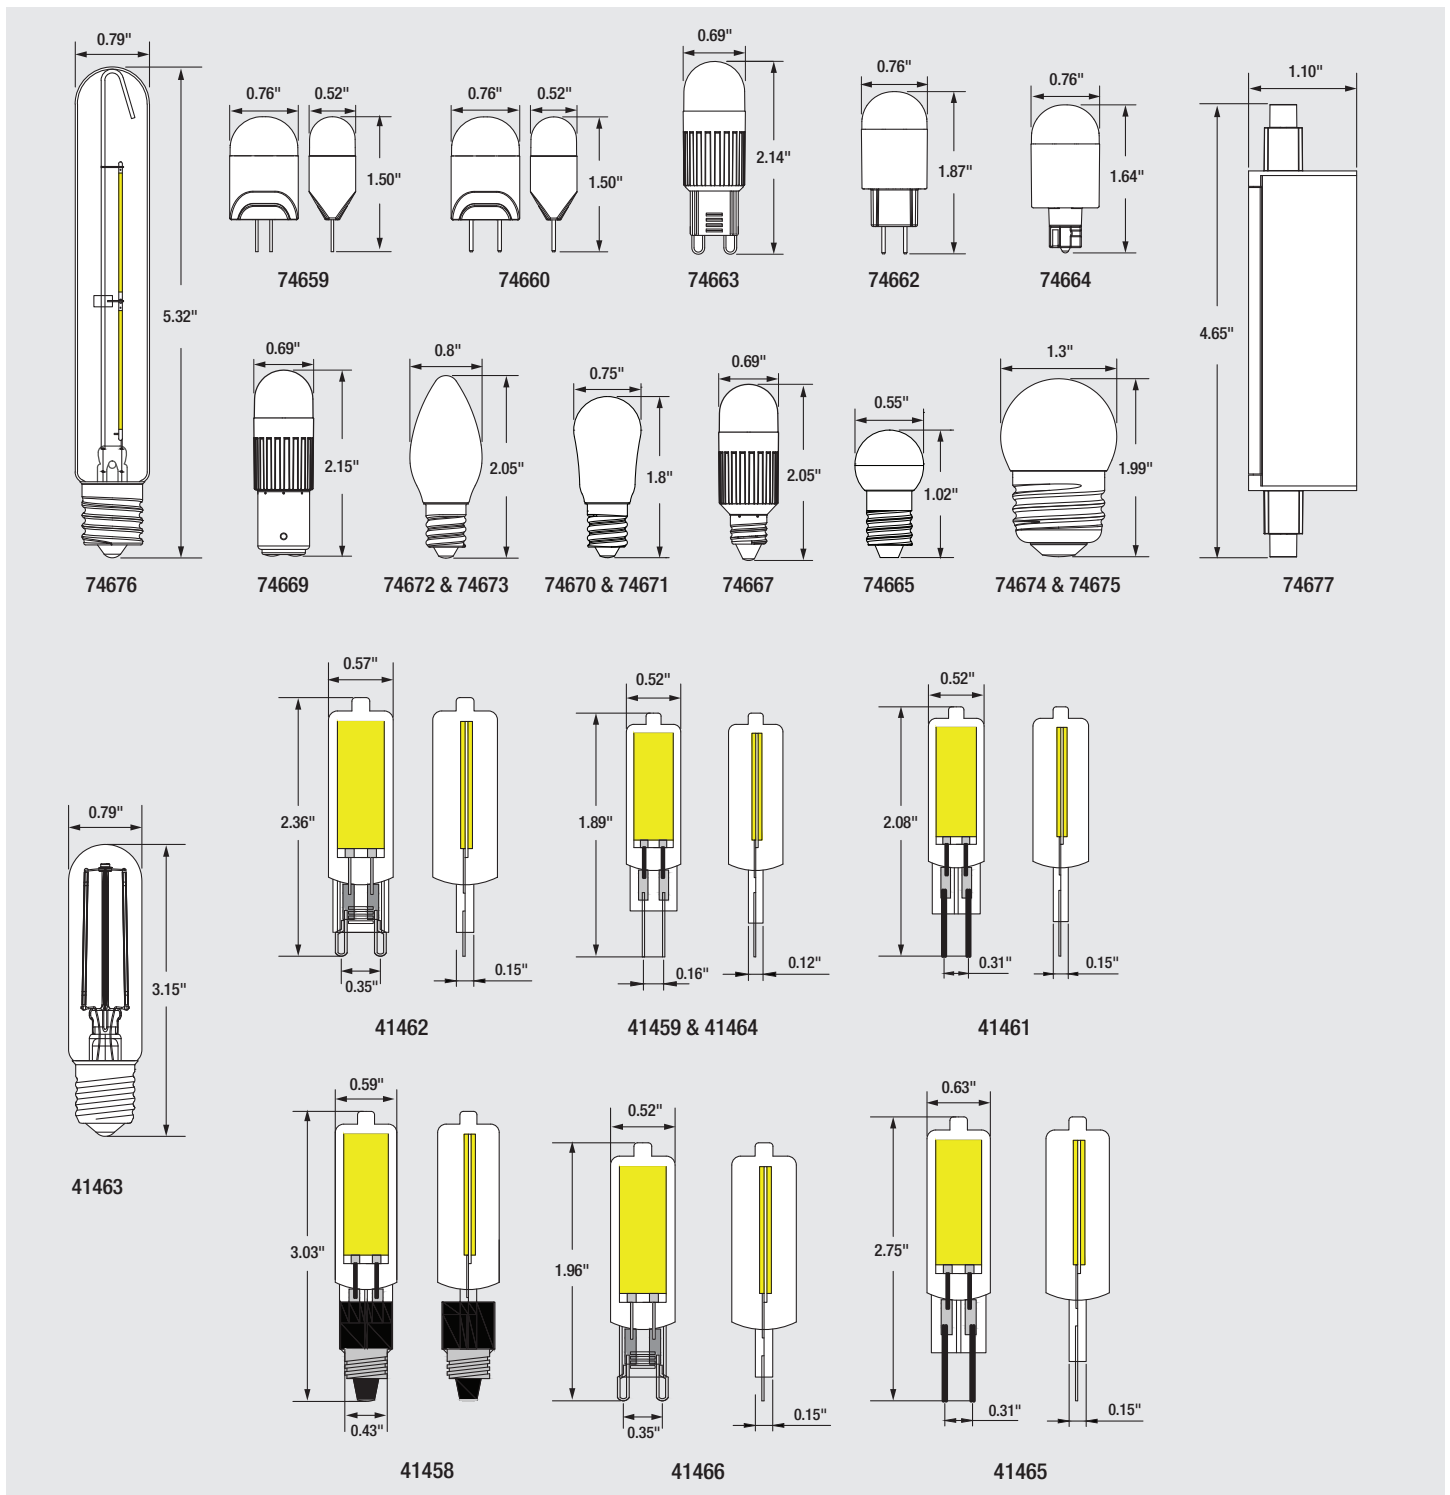

Ordering Guide

LED	XX	/	G4	/	X	/	8	30	/	BL
LED Lamp	Wattage 0.5 = 0.5W 1 = 1W 1.5 = 1.5W 2 = 2W 2.5 = 2.5W 3.5 = 3.5W 4 = 4W 4.5 = 4.5W 12 = 12W	/	Base Type BA15D, E12, E11, E10, G4, GY6.35, G8, GY8.6, G9, R7S, E26, E17, WEDGE	/	F = Frosted _ = Clear	/	CRI= 80+	Color Temperature	/	Blister Pack

*Once inventory is depleted, NAED will be obsolete

74667 replaced by 41458

74659 replaced by 41459

74663 replaced by 41462

74660 replaced by 41461

Lamp Dimensions

LEDVANCE LLC
 181 Ballardvale Street
 Wilmington, MA 01887 USA
 Phone 1-800-LIGHTBULB (1-800-544-4828)
 www.ledvanceUS.com