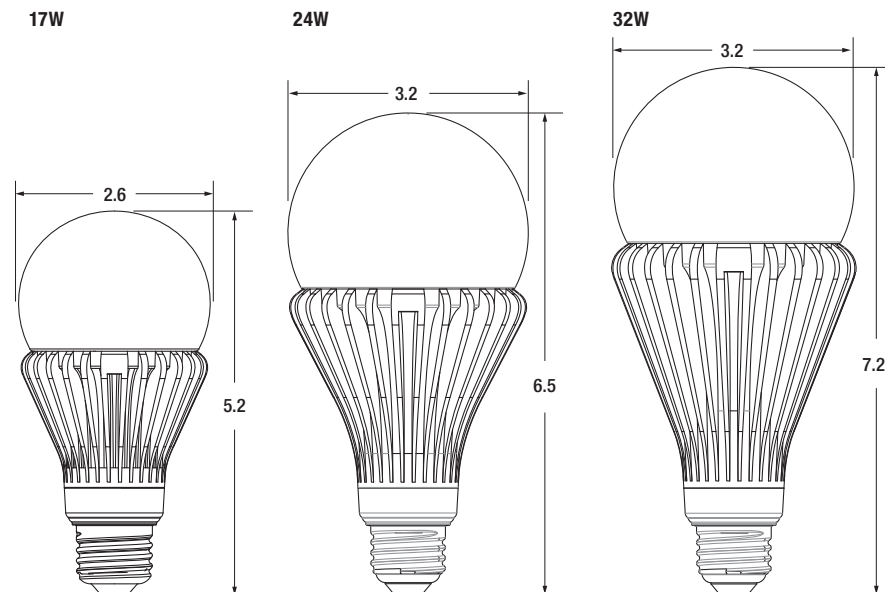

Installation

- Requires easy ballast by-pass
- Lamp operates directly on line voltage, 120-277 VAC

Specification Data

Catalog #	LED24HIDRA23UNV840MED 41037	Type
Project		
Comments		
Prepared by		

Ordering Guide

Physical Information

	(A) Height (inches)	(B) Diameter (inches)
LED HIDR 17W	5.2	2.6
LED HIDR 24W	6.5	3.2
LED HIDR 32W	7.2	3.2

Dimensions in inches

Additional Specifications

- Verify fixture size before installation to ensure fit
- Cannot be used with dimmers
- Not suited for outdoor fixtures with air vents
- Should not be directly exposed to water