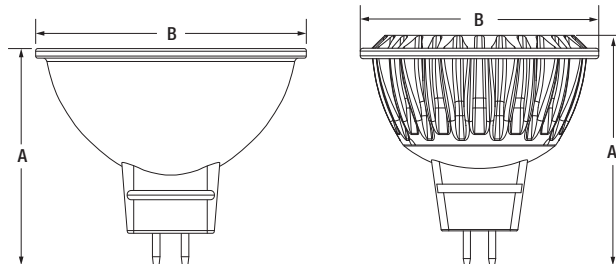

1. Hours lifetime with 70% (L70) lumen maintenance 2. Thermally stable typical CCT (±10%) 3. Thermally stable typical lumens (±10%) 4. CRI – Color Rendering Index

Physical Information

	(A) Height inches (mm)	(B) Diameter inches (mm)
MR16, all wattages	1.73 (43.9)	1.98 (50.5)

LEDVANCE LLC
181 Ballardvale Street
Wilmington, MA 01887 USA
Phone 1-800-LIGHTBULB (1-800-544-4828)
www.ledvanceUS.com

SYLVANIA and LEDVANCE are registered trademarks.
All other trademarks are those of their respective owners.
Licensee of product trademark SYLVANIA in general lighting.
Specifications subject to change without notice.

[/sylvania](https://www.facebook.com/sylvania) [/sylvania](https://www.facebook.com/sylvania)