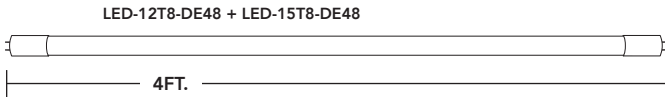

T8 RETROFITS BALLAST BYPASS - TYPE B - DOUBLE-ENDED POWER

easier to install

double ended power

- 9W, 12W, 15W & 43W models.
- Available in 2ft, 3ft, 4ft & 8ft lengths.
- 3000K, 3500K, 4000K & 5000K color options.
- Beautiful uniform illumination from our glass construction.
- Frosted lens softens the light output.
- 8ft lamps is available in either single pin (FA8) or HO (R17D) style end caps.
- Approved for installation in completely enclosed fixtures

PART #	UPC	REPLACES	WATTAGE	LUMENS	CCT (K)	BASE	LENGTH	QUICK SHIP
LED-9T8-840DE24-G3	844006022877	17W	9W	1150	4000K	G13	2 FT	●
LED-12T8-840DE36-G3	844006022914	25W	12W	1450	4000K	G13	3 FT	●
LED-12T8-840DE48-G3	844006022952	32W	12W	1800	4000K	G13	4 FT	●
LED-15T8-840DE48-G3	844006022990	32W	15W	2200	4000K	G13	4 FT	●
LED-43T8-840B96-G3	844006023058	60W-90W	43W	5500	4000K	FA8	8 FT (w/ FA8 ends)	●
LED-43T8HO-840B96-G3	844006023034	60W-90W	43W	5500	4000K	R17D	8 FT (w/ R17D ends)	●

* All models intended to replace T8 fluorescent lamps of the same length.

* See page 2 for additional color temperatures.

LIGHT EFFICIENT DESIGN HEADQUARTERS 188 S. Northwest Highway • Cary, IL 60013
 INNOVATION & MANUFACTURING CENTER 30 Log Bridge Road, Building 200 • Middleton, MA 01949
 847.380.3540 • led-llc.com

07.01.20 Information is subject to change without notice.

T8 RETROFITS BALLAST BYPASS - TYPE B

PART NUMBER BUILDER

MFR	WATTAGE	PRODUCT	CCT	TECHNOLOGY	LENGTH (IN)	GENERATION
LED		T8				G3
	9	T8HO*	830=3000K/85CRI	DE	24	
	12	*8FT MODEL ONLY	835=3500K/85CRI	B	36	
	15		840=4000K/85CRI		48	
	43		850=5000K/85CRI		96	