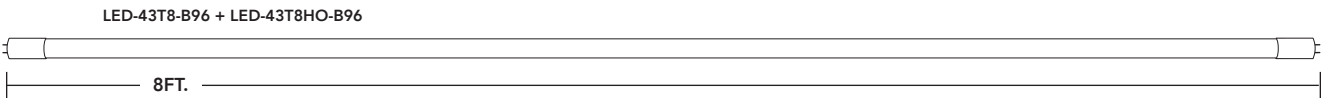

T8 RETROFITS BALLAST BYPASS - TYPE B - DOUBLE-ENDED POWER

easier to install

double ended power

- 9W, 12W, 15W & 43W models.
- Available in 2ft, 3ft, 4ft & 8ft lengths.
- 3000K, 3500K, 4000K & 5000K color options.
- Beautiful uniform illumination from our glass construction.
- Frosted lens softens the light output.
- 8ft lamps is available in either single pin (FA8) or HO (R17D) style end caps.
- Approved for installation in completely enclosed fixtures

PART #	UPC	REPLACES	WATTAGE	LUMENS	CCT (K)	BASE	LENGTH	QUICK SHIP
LED-9T8-840DE24-G3	844006022877	17W	9W	1150	4000K	G13	2 FT	●
LED-12T8-840DE36-G3	844006022914	25W	12W	1450	4000K	G13	3 FT	●
LED-12T8-840DE48-G3	844006022952	32W	12W	1800	4000K	G13	4 FT	●
LED-15T8-840DE48-G3	844006022990	32W	15W	2200	4000K	G13	4 FT	●
LED-43T8-840B96-G3	844006023058	60W-90W	43W	5500	4000K	FA8	8 FT (w/ FA8 ends)	●
LED-43T8HO-840B96-G3	844006023034	60W-90W	43W	5500	4000K	R17D	8 FT (w/ R17D ends)	●

* All models intended to replace T8 fluorescent lamps of the same length.

* See page 2 for additional color temperatures.

LIGHT EFFICIENT DESIGN HEADQUARTERS 188 S. Northwest Highway • Cary, IL 60013
 INNOVATION & MANUFACTURING CENTER 30 Log Bridge Road, Building 200 • Middleton, MA 01949
 847.380.3540 • led-llc.com

07.01.20 Information is subject to change without notice.

T8 RETROFITS BALLAST BYPASS - TYPE B

PART NUMBER BUILDER

MFR	WATTAGE	PRODUCT	CCT	TECHNOLOGY	LENGTH (IN)	GENERATION
LED		T8				G3
	9	T8HO*	830=3000K/85CRI	DE	24	
	12	*8FT MODEL ONLY	835=3500K/85CRI	B	36	
	15		840=4000K/85CRI		48	
	43		850=5000K/85CRI		96	