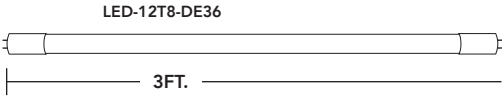

T8 RETROFITS BALLAST BYPASS - TYPE B - DOUBLE-ENDED POWER

easier to install

double ended power

- 9W, 12W, 15W & 43W models.
- Available in 2ft, 3ft, 4ft & 8ft lengths.
- 3000K, 3500K, 4000K & 5000K color options.
- Beautiful uniform illumination from our glass construction.
- Frosted lens softens the light output.
- 8ft lamps is available in either single pin (FA8) or HO (R17D) style end caps.
- Approved for installation in completely enclosed fixtures

PART #	UPC	REPLACES	WATTAGE	LUMENS	CCT (K)	BASE	LENGTH	QUICK SHIP
LED-9T8-840DE24-G3	844006022877	17W	9W	1150	4000K	G13	2 FT	●
LED-12T8-840DE36-G3	844006022914	25W	12W	1450	4000K	G13	3 FT	●
LED-12T8-840DE48-G3	844006022952	32W	12W	1800	4000K	G13	4 FT	●
LED-15T8-840DE48-G3	844006022990	32W	15W	2200	4000K	G13	4 FT	●
LED-43T8-840B96-G3	844006023058	60W-90W	43W	5500	4000K	FA8	8 FT (w/ FA8 ends)	●
LED-43T8HO-840B96-G3	844006023034	60W-90W	43W	5500	4000K	R17D	8 FT (w/ R17D ends)	●

* All models intended to replace T8 fluorescent lamps of the same length.

* See page 2 for additional color temperatures.

LIGHT EFFICIENT DESIGN HEADQUARTERS 188 S. Northwest Highway • Cary, IL 60013
 INNOVATION & MANUFACTURING CENTER 30 Log Bridge Road, Building 200 • Middleton, MA 01949
 847.380.3540 • led-llc.com

07.01.20 Information is subject to change without notice.

T8 RETROFITS BALLAST BYPASS - TYPE B

PART NUMBER BUILDER

MFR	WATTAGE	PRODUCT	CCT	TECHNOLOGY	LENGTH (IN)	GENERATION
LED		T8				G3
	9	T8HO*	830=3000K/85CRI	DE	24	
	12	*8FT MODEL ONLY	835=3500K/85CRI	B	36	
	15		840=4000K/85CRI		48	
	43		850=5000K/85CRI		96	