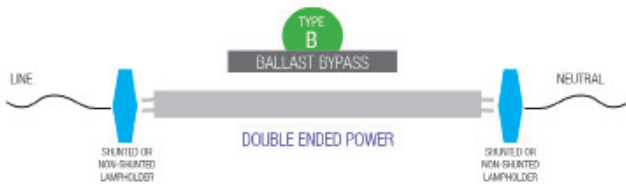

T8 RETROFITS BALLAST BYPASS - TYPE B - DOUBLE-ENDED POWER

easier to install

double ended power

- 9W, 12W, 15W & 43W models.
- Available in 2ft, 3ft, 4ft & 8ft lengths.
- 3000K, 3500K, 4000K & 5000K color options.
- Beautiful uniform illumination from our glass construction.
- Frosted lens softens the light output.
- 8ft lamps is available in either single pin (FA8) or HO (R17D) style end caps.
- Approved for installation in completely enclosed fixtures

PART #	UPC	REPLACES	WATTAGE	LUMENS	CCT (K)	BASE	LENGTH	QUICK SHIP
LED-9T8-840DE24-G3	844006022877	17W	9W	1150	4000K	G13	2 FT	●
LED-12T8-840DE36-G3	844006022914	25W	12W	1450	4000K	G13	3 FT	●
LED-12T8-840DE48-G3	844006022952	32W	12W	1800	4000K	G13	4 FT	●
LED-15T8-840DE48-G3	844006022990	32W	15W	2200	4000K	G13	4 FT	●
LED-43T8-840B96-G3	844006023058	60W-90W	43W	5500	4000K	FA8	8 FT (w/ FA8 ends)	●
LED-43T8HO-840B96-G3	844006023034	60W-90W	43W	5500	4000K	R17D	8 FT (w/ R17D ends)	●