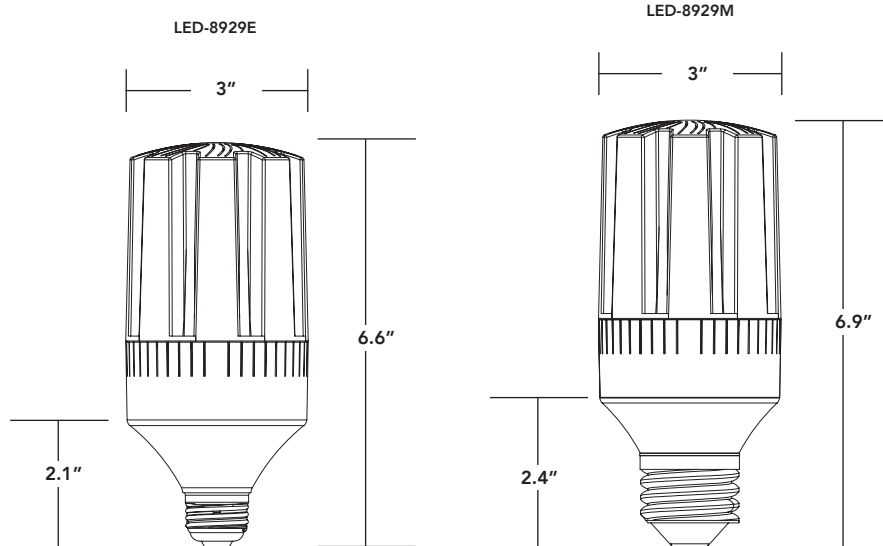

LIGHT EFFICIENT DESIGN HEADQUARTERS 188 S. Northwest Highway • Cary, IL 60013
INNOVATION & MANUFACTURING CENTER 30 Log Bridge Road, Building 200 • Middleton, MA 01949
847.380.3540 • led-llc.com

10.01.20 Information is subject to change without notice.